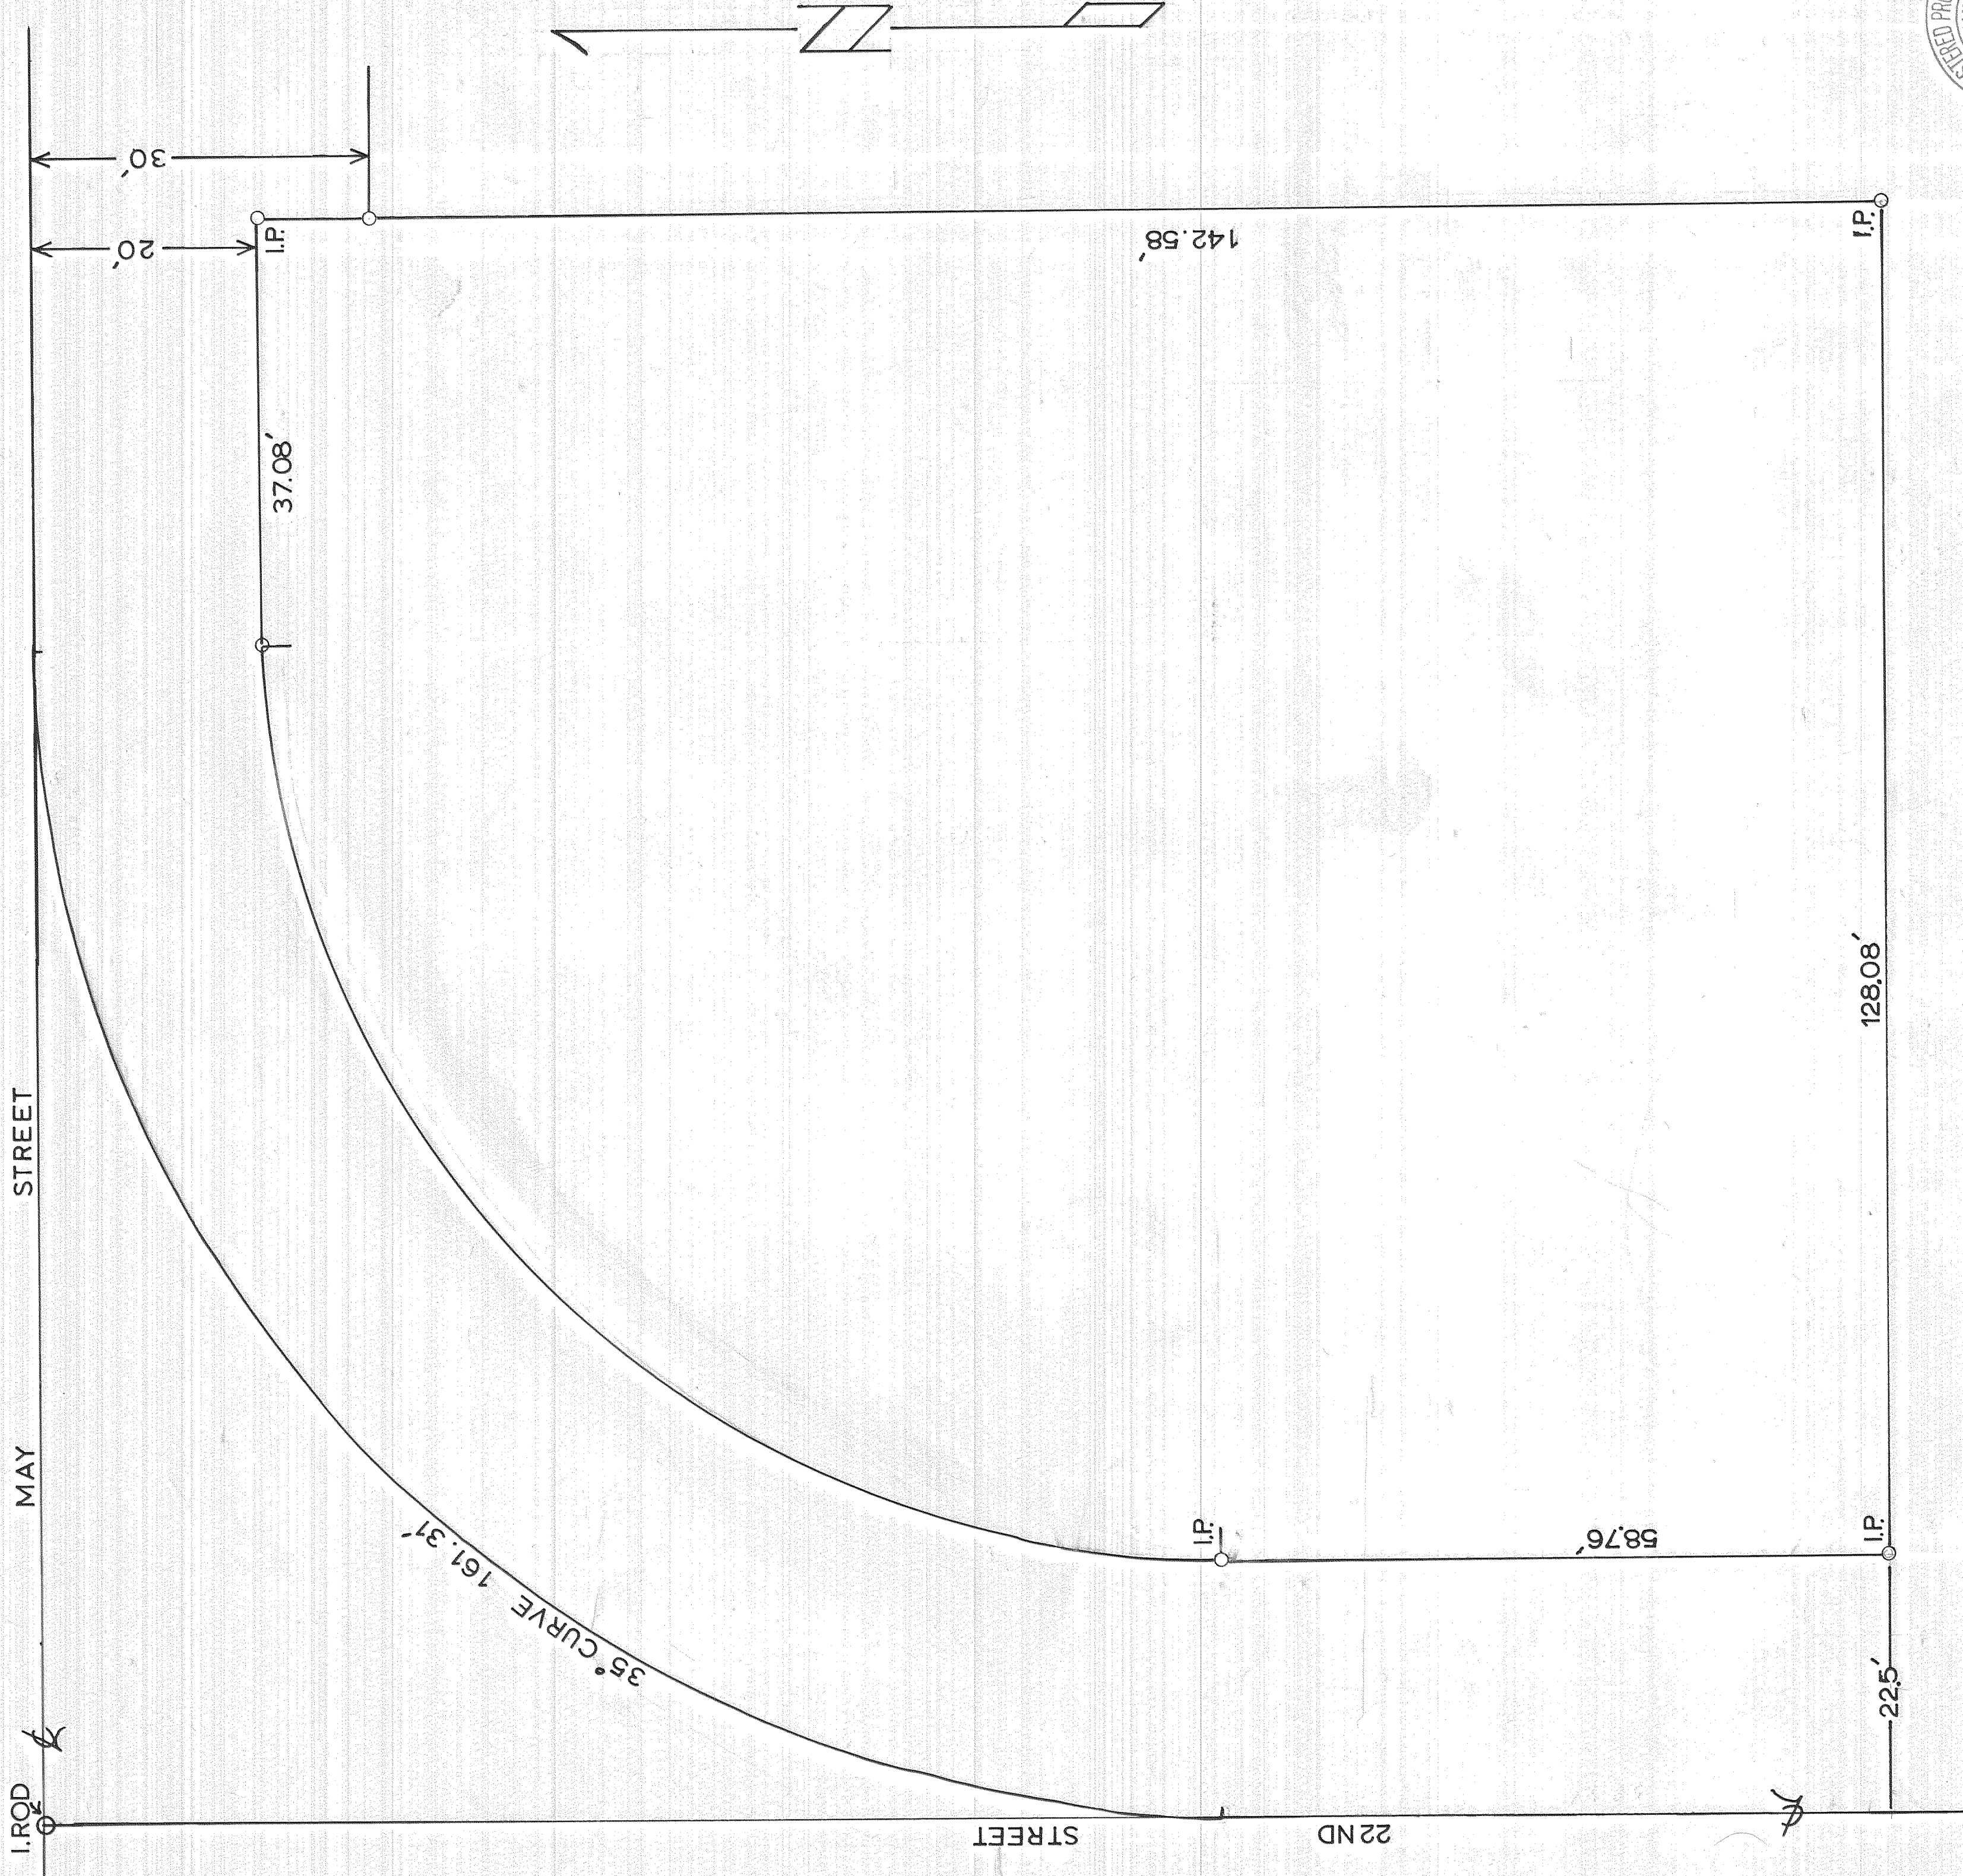

PLAT OF EDWARD M LAPE PROPERTY  
 IN  
 LOT 7 ADAMS PARADISE ACRES  
 HOOD RIVER OREGON  
 SW1/4 NE1/4 SEC35 T3N R10E WM  
 SURVEY JULY 1964  
 SCALE: 1in=10ft

8-318-B

1081

17-64