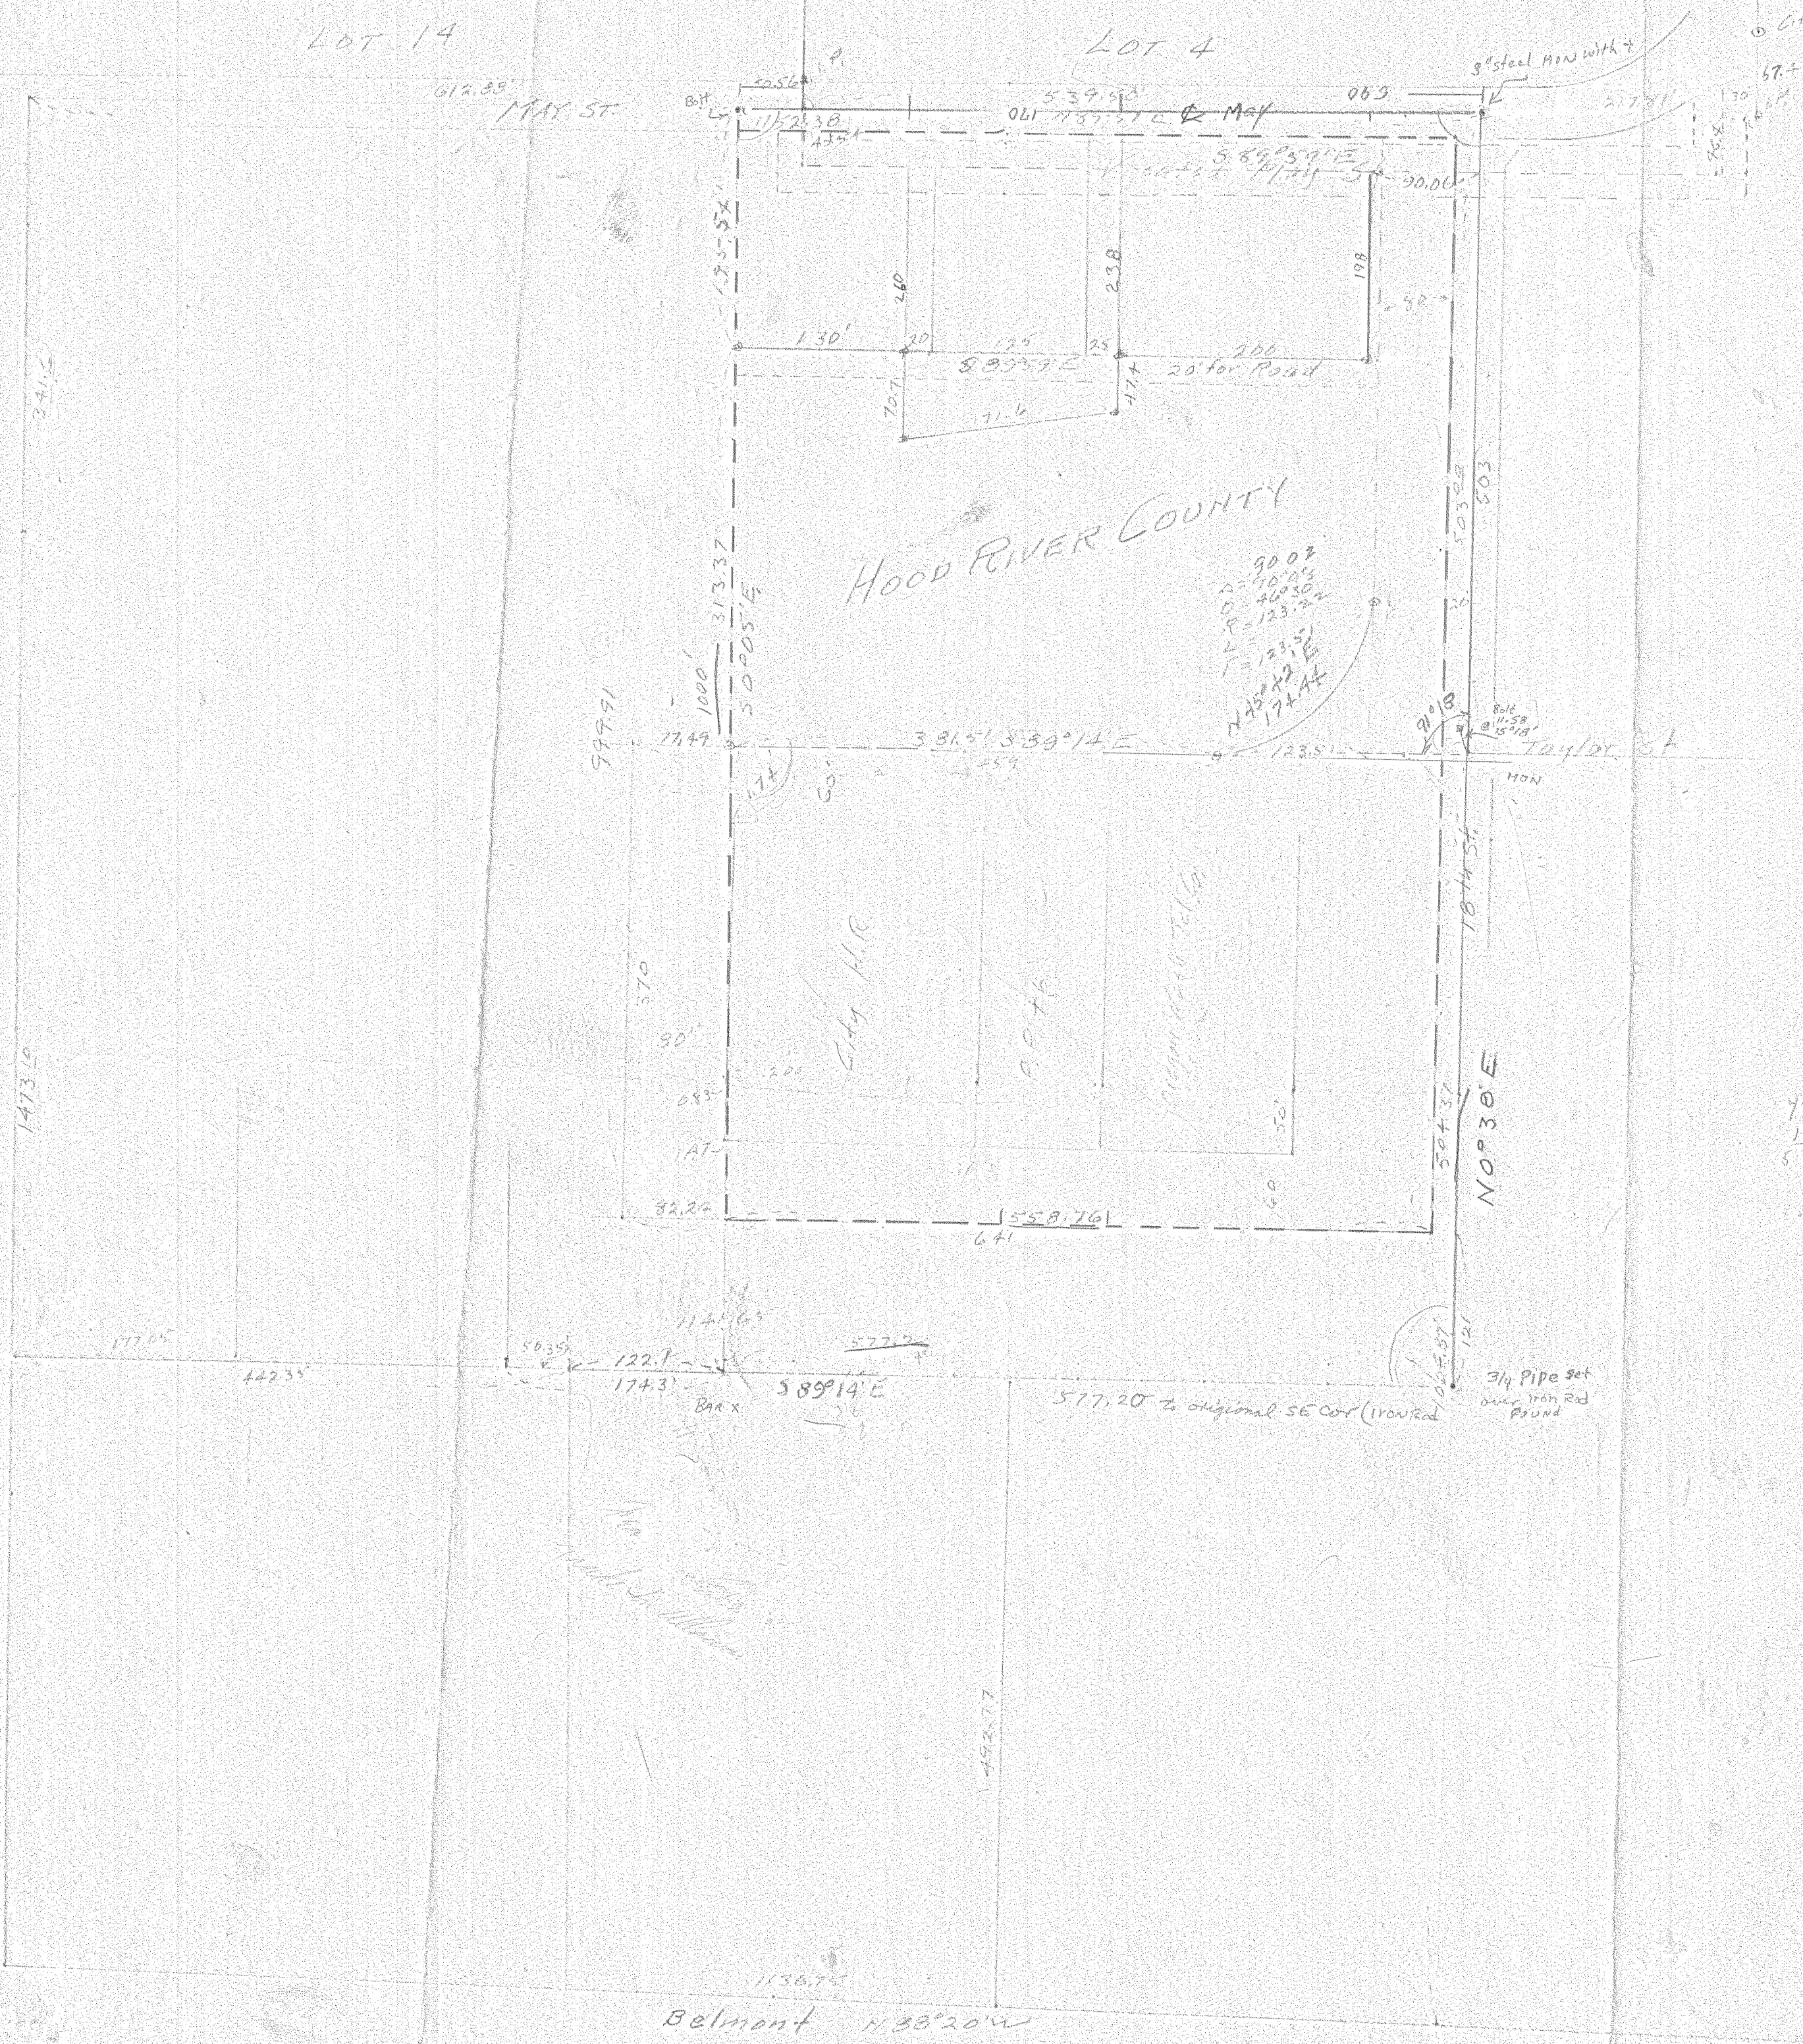

LOT 14

LOT 4

HOOD RIVER COUNTY

90.02
 20.00
 40.00
 123.22
 123.22
 174.44
 174.44

459
 544
 385

459
 475
 3815

459
 123
 582

HOOD RIVER

#2-212