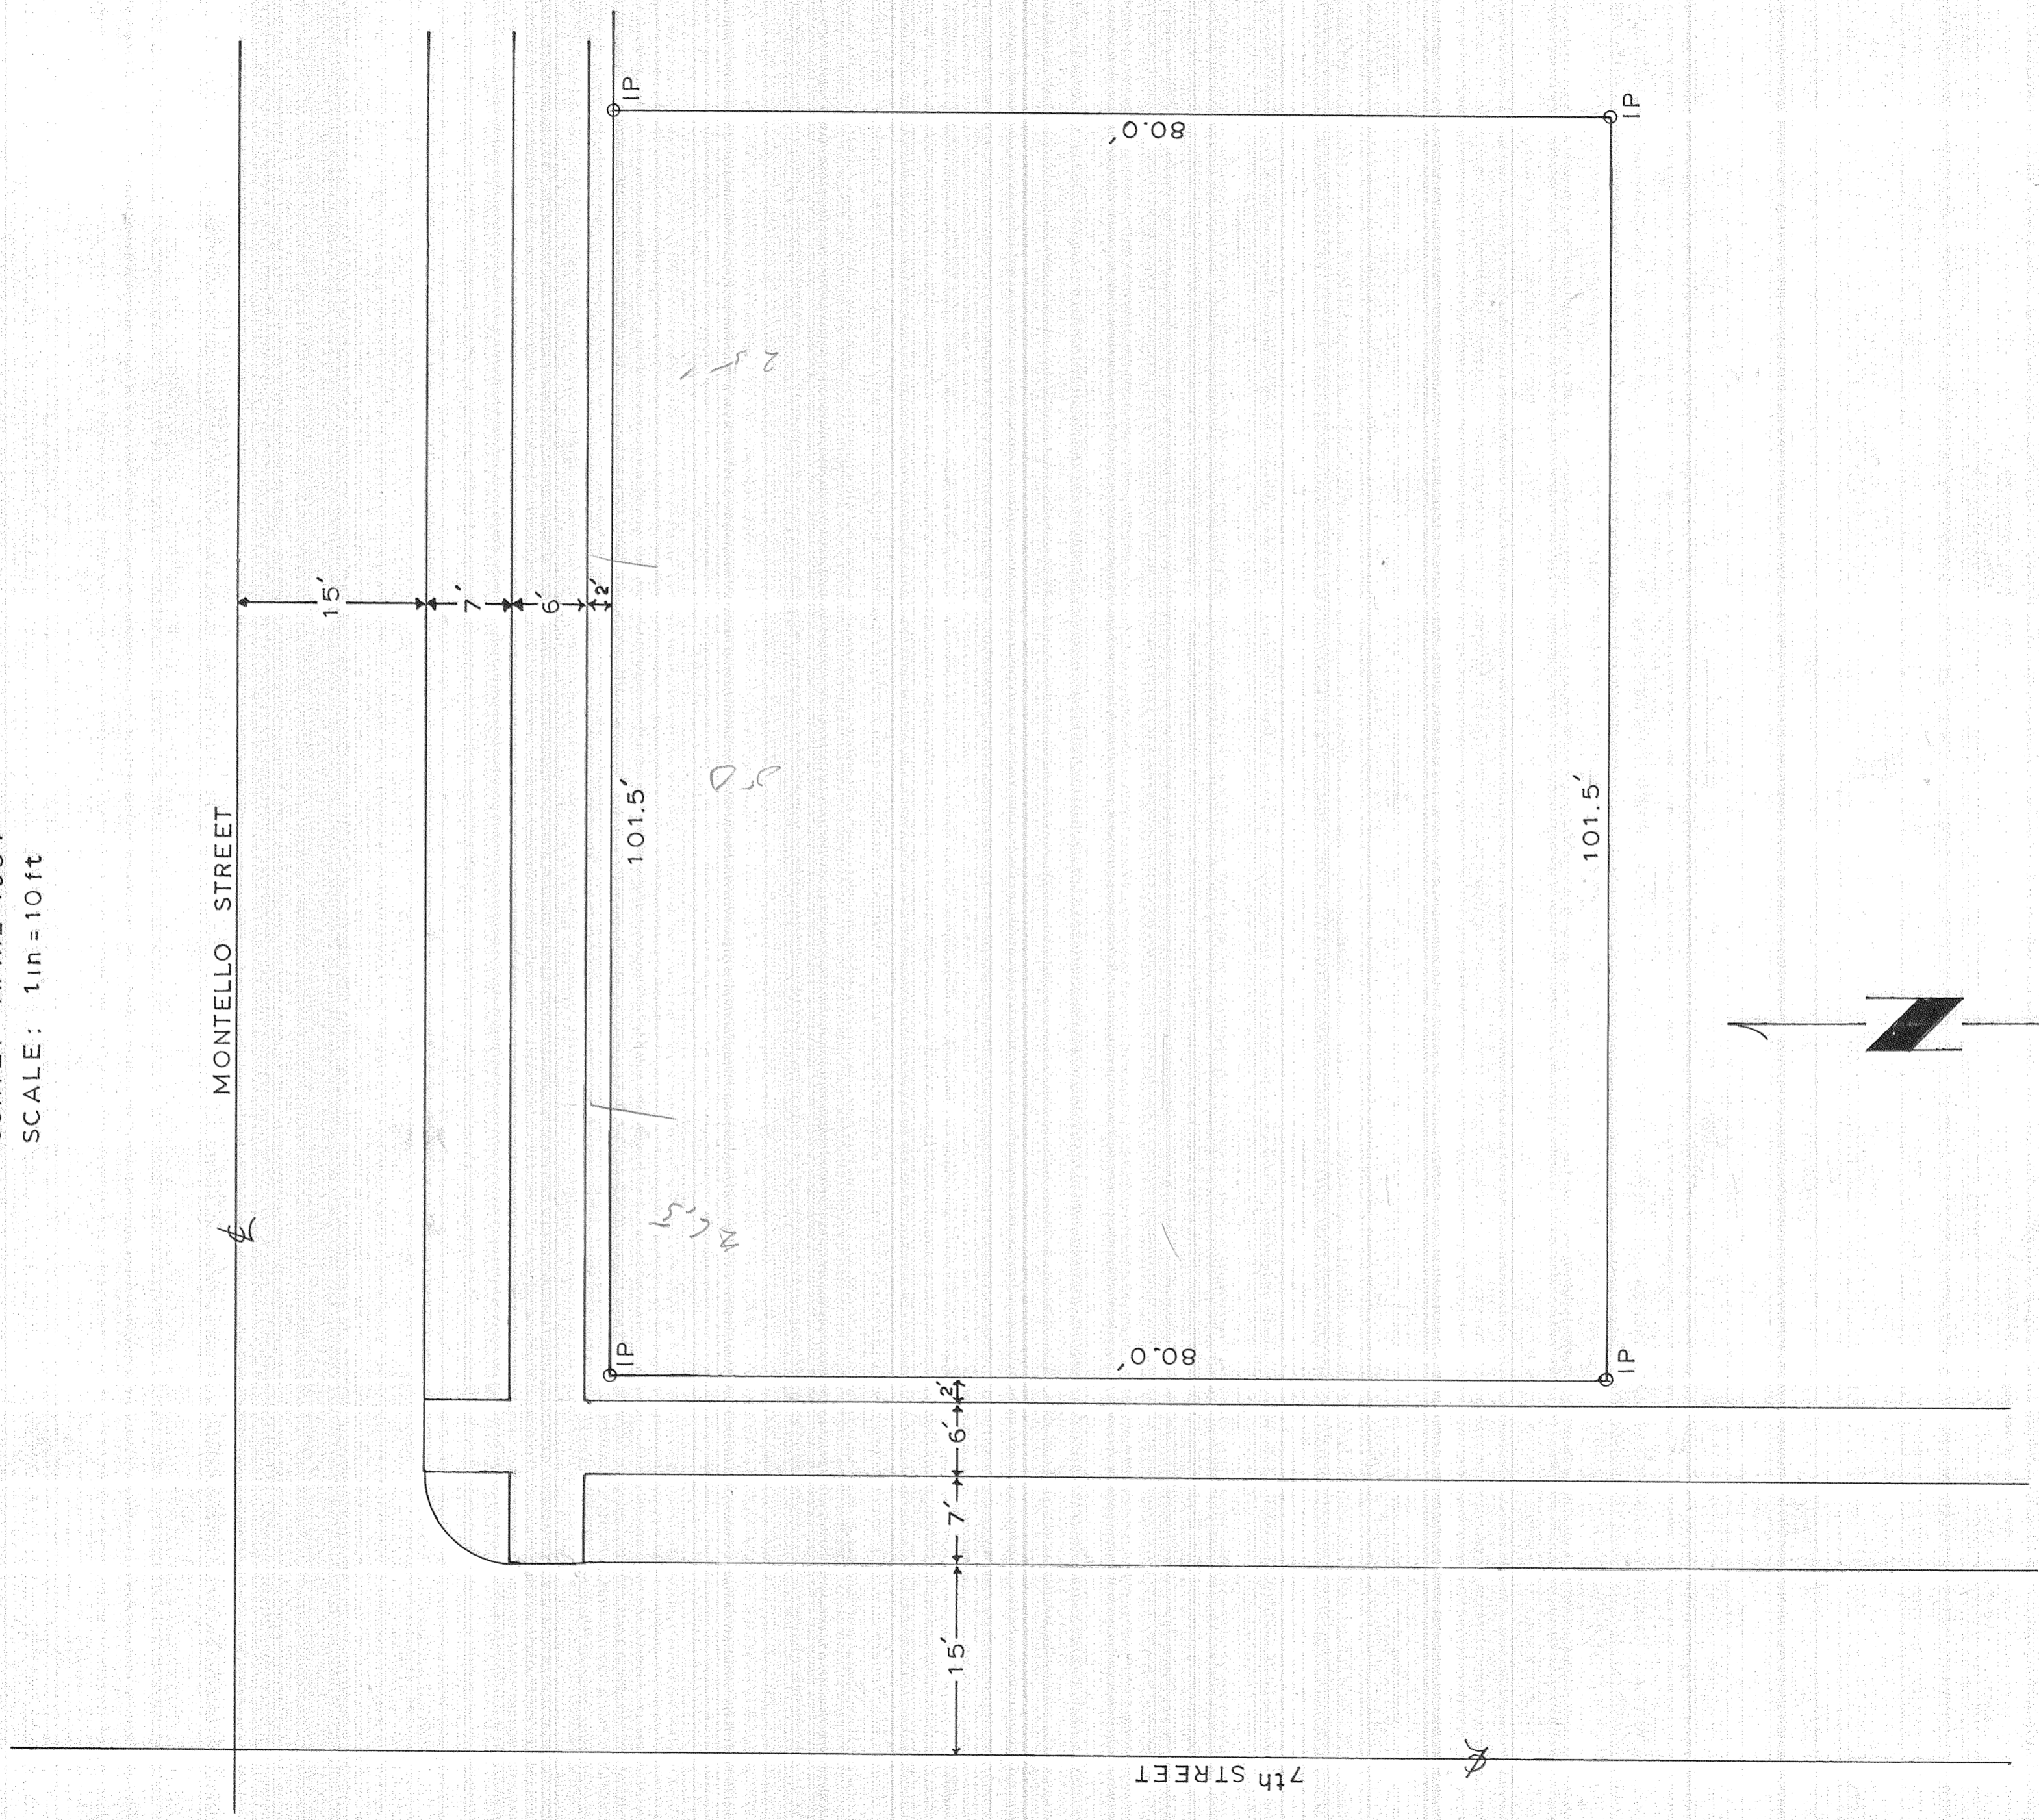

PLAT OF THE GEORGE WITKOPF PROPERTY  
 W 1/2 LOT 11 & LOTS 12 & 13  
 BLOCK 30 HOOD RIVER PROPER  
 NE 1/2 NW 1/2 SEC 36 T3N R10E WM  
 HOOD RIVER OREGON  
 SURVEY APRIL 1964  
 SCALE: 1 in = 10 ft

7-64

# 2-337

NRNO 19