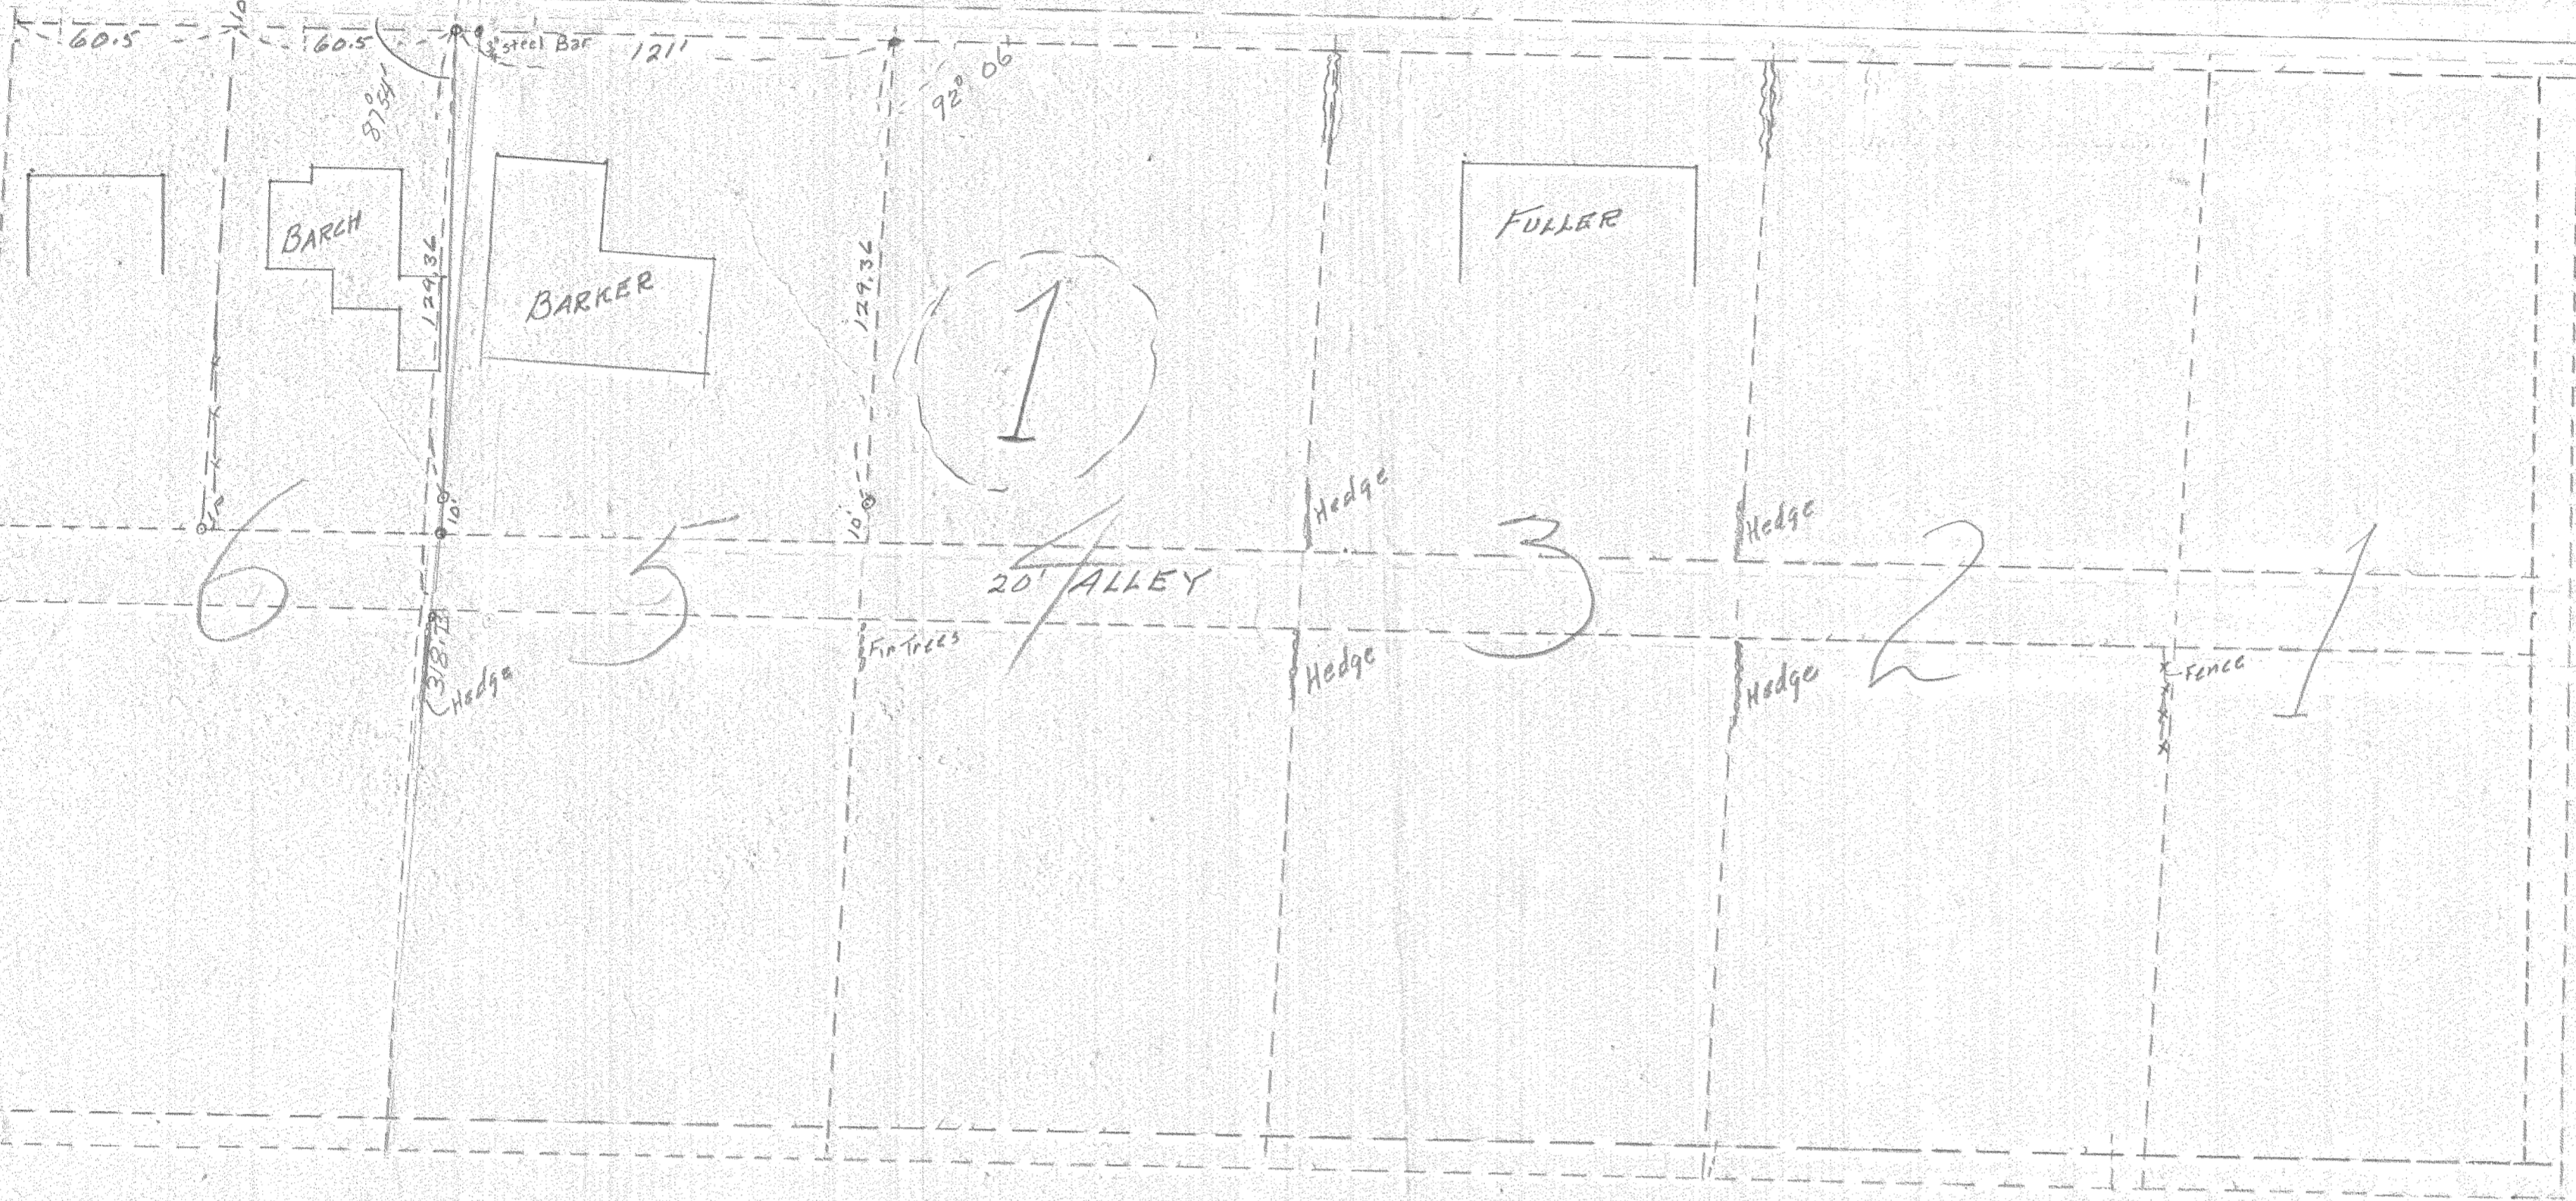

31  
96

5<sup>th</sup> Iron Pin

159.23

597.87

MONTELLO AVE

756.6' 589° 58' W

29° 35'

West line lot 4 Adams Paradise Acreage

PROSPECT AVE

N 28° 41' E

2

7

5

4

3

2

1

174.5 ft.

110° 27' W

257.3' East

87.33

MOUNTAIN VIEW ADDN.  
 HOOD RIVER, ORE  
 Scale - 1" = 40' Date - March 4, 1958

1785

#2-201