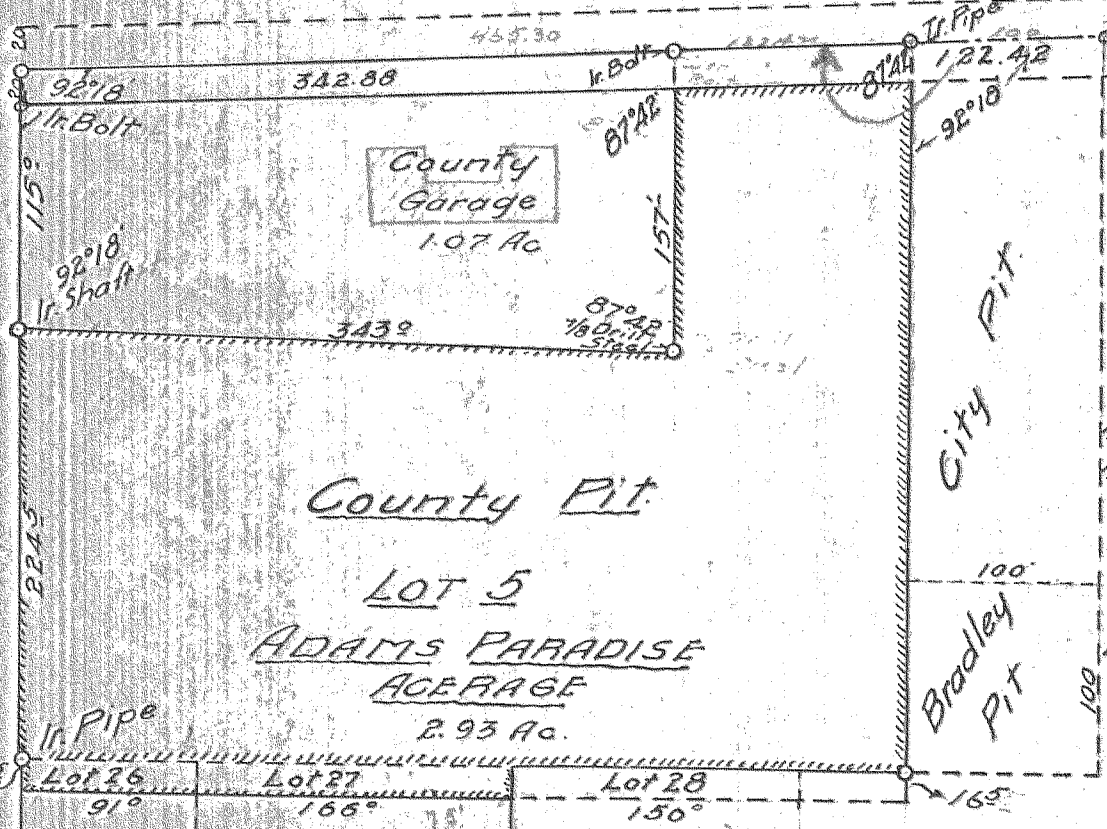

Scale - 1" = 100'

SKETCH
SHOWING COUNTY GRAVEL PIT
IN LOT 5, PARADISE ACREAGE, IN
THE CITY OF HOOD RIVER, OREGON.

8/3/23

C.M. Hulbert
Co. Sur

NOTE - That portion to be sold
shown by hatched lines.

0769

2-187