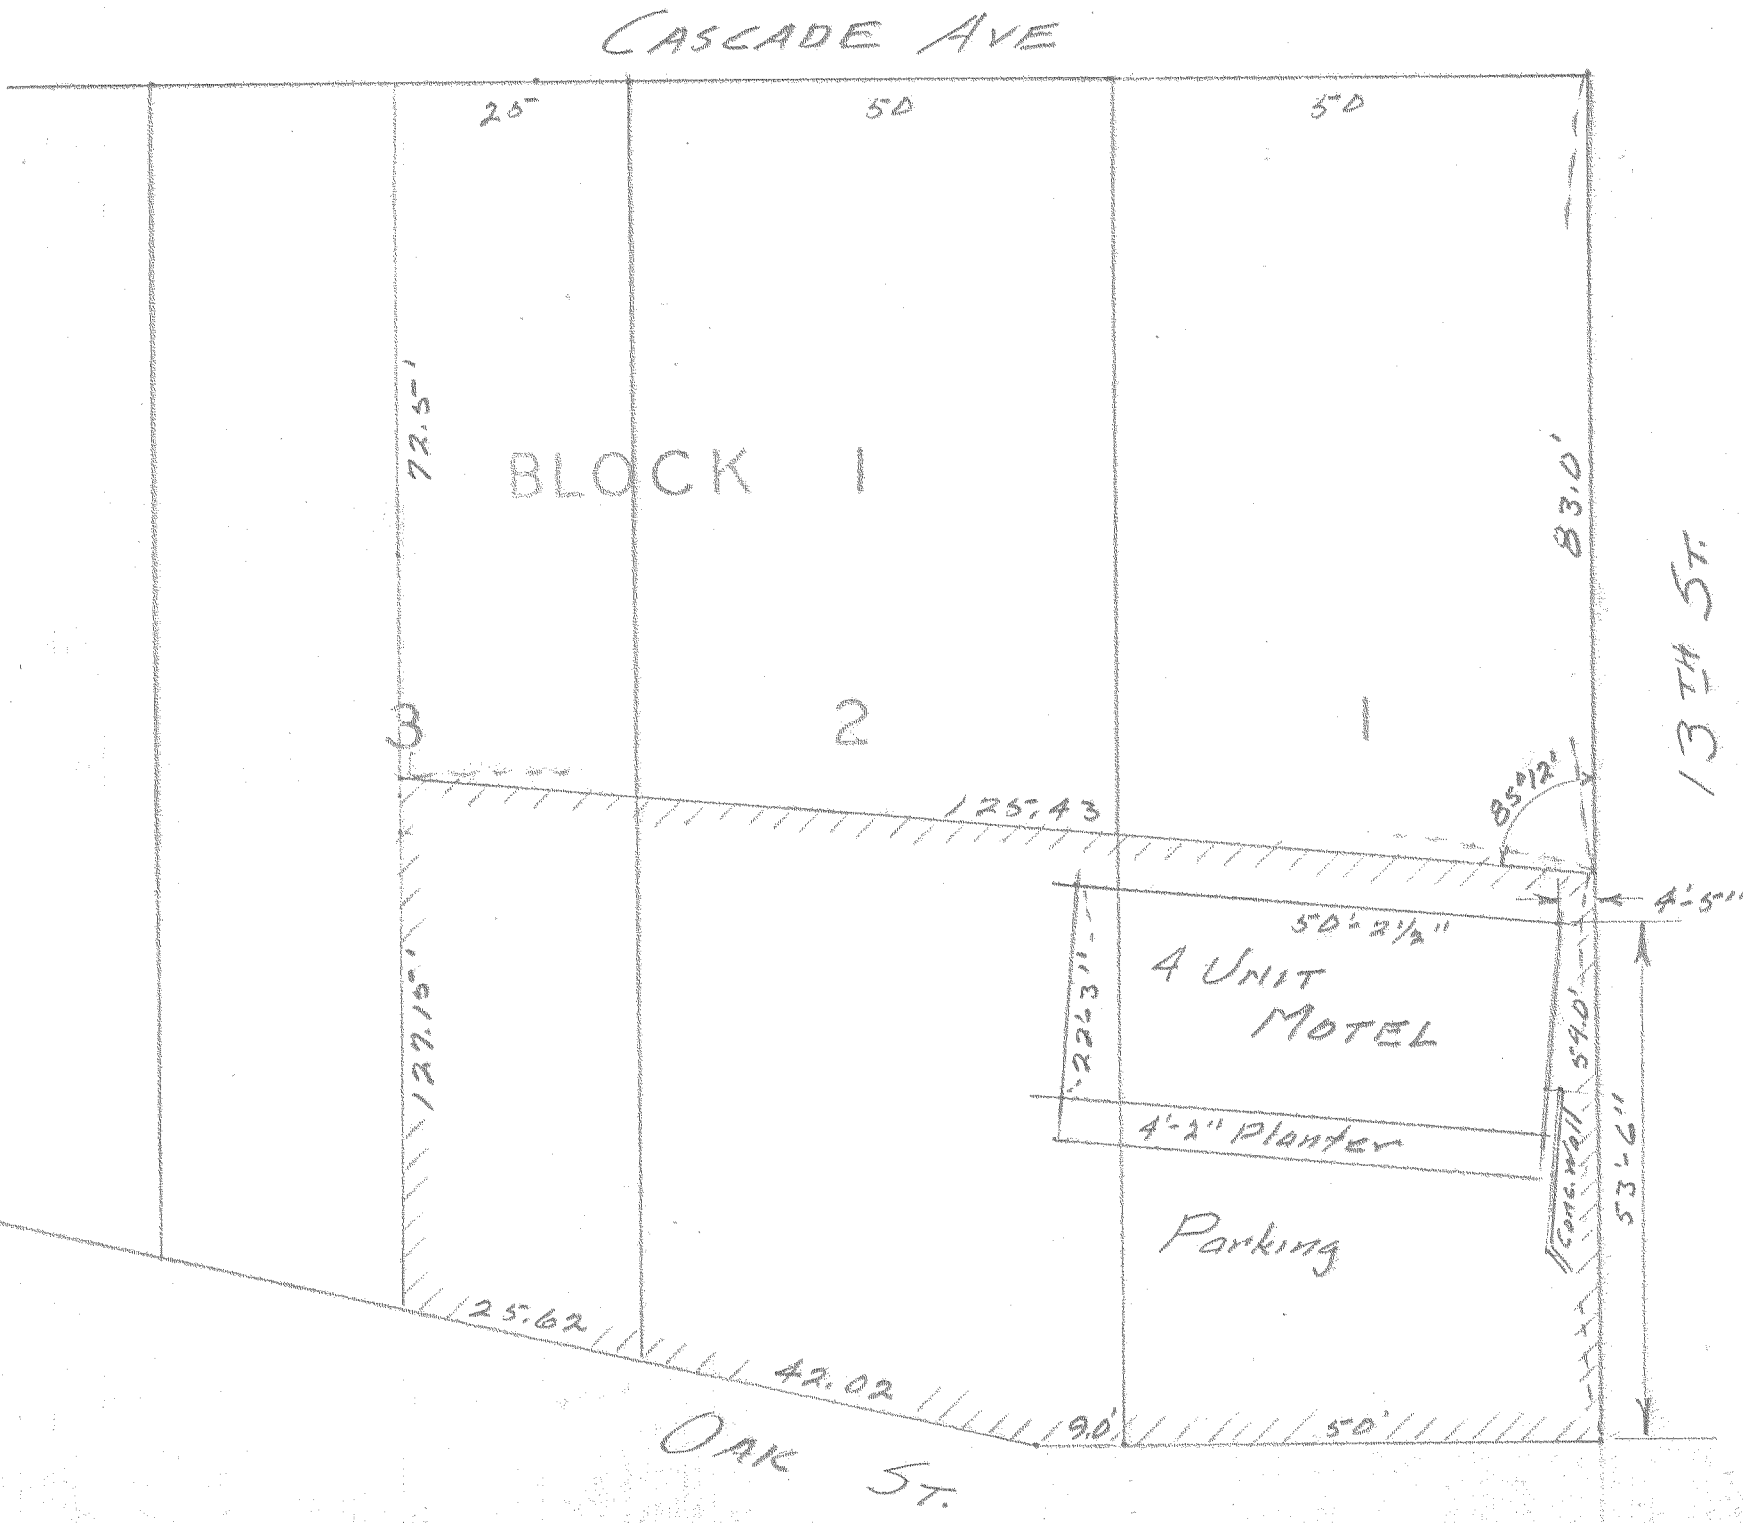

Prater Property

PRATER PROPERTY  
 LOTS, 1, 2 & E 1/2 of 3, BLOCK 1  
 IDEEWILD ADDITION to  
 HOOD RIVER, ORE.  
 Scale - 1" = 20'      Date - March 11, 1955

REGISTERED  
 # \_\_\_\_\_