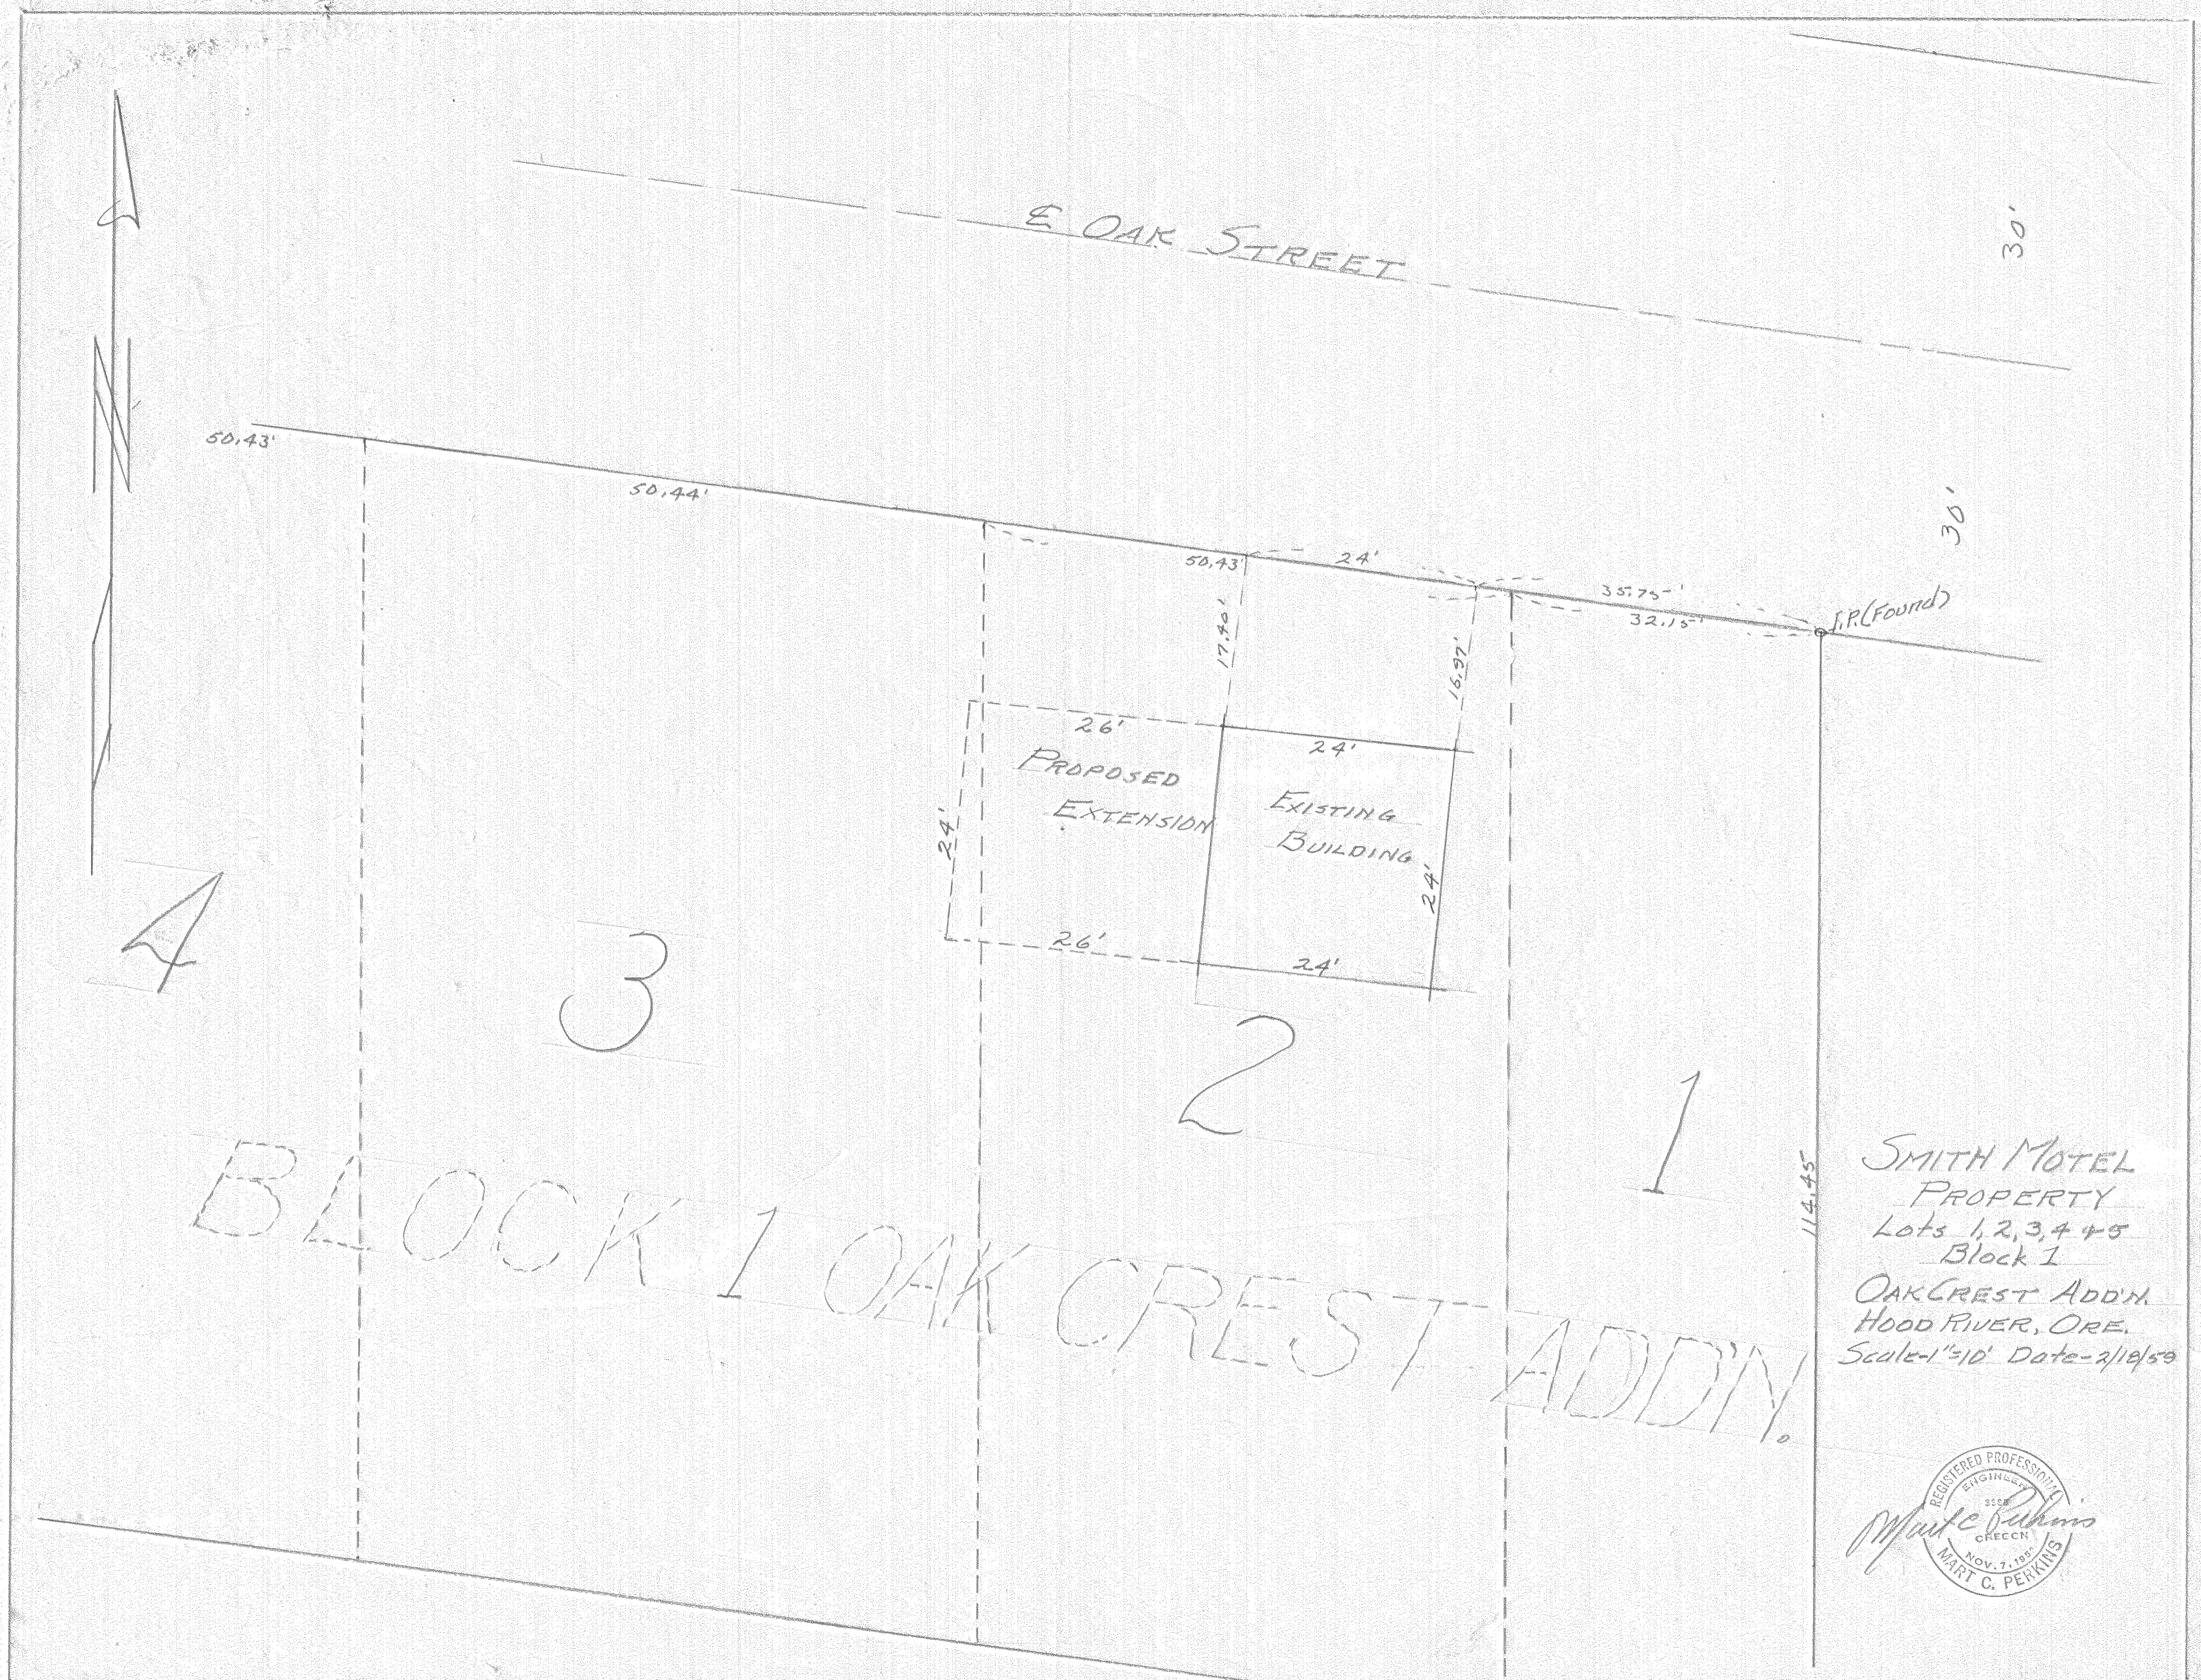

210-NE-78 5/11/59

BLOCK 1 OAK CREST ADDN

SMITH MOTEL  
 PROPERTY  
 Lots 1, 2, 3, 4 & 5  
 Block 1  
 OAK CREST ADDN.  
 HOOD RIVER, ORE.  
 Scale - 1" = 10' Date - 2/18/59