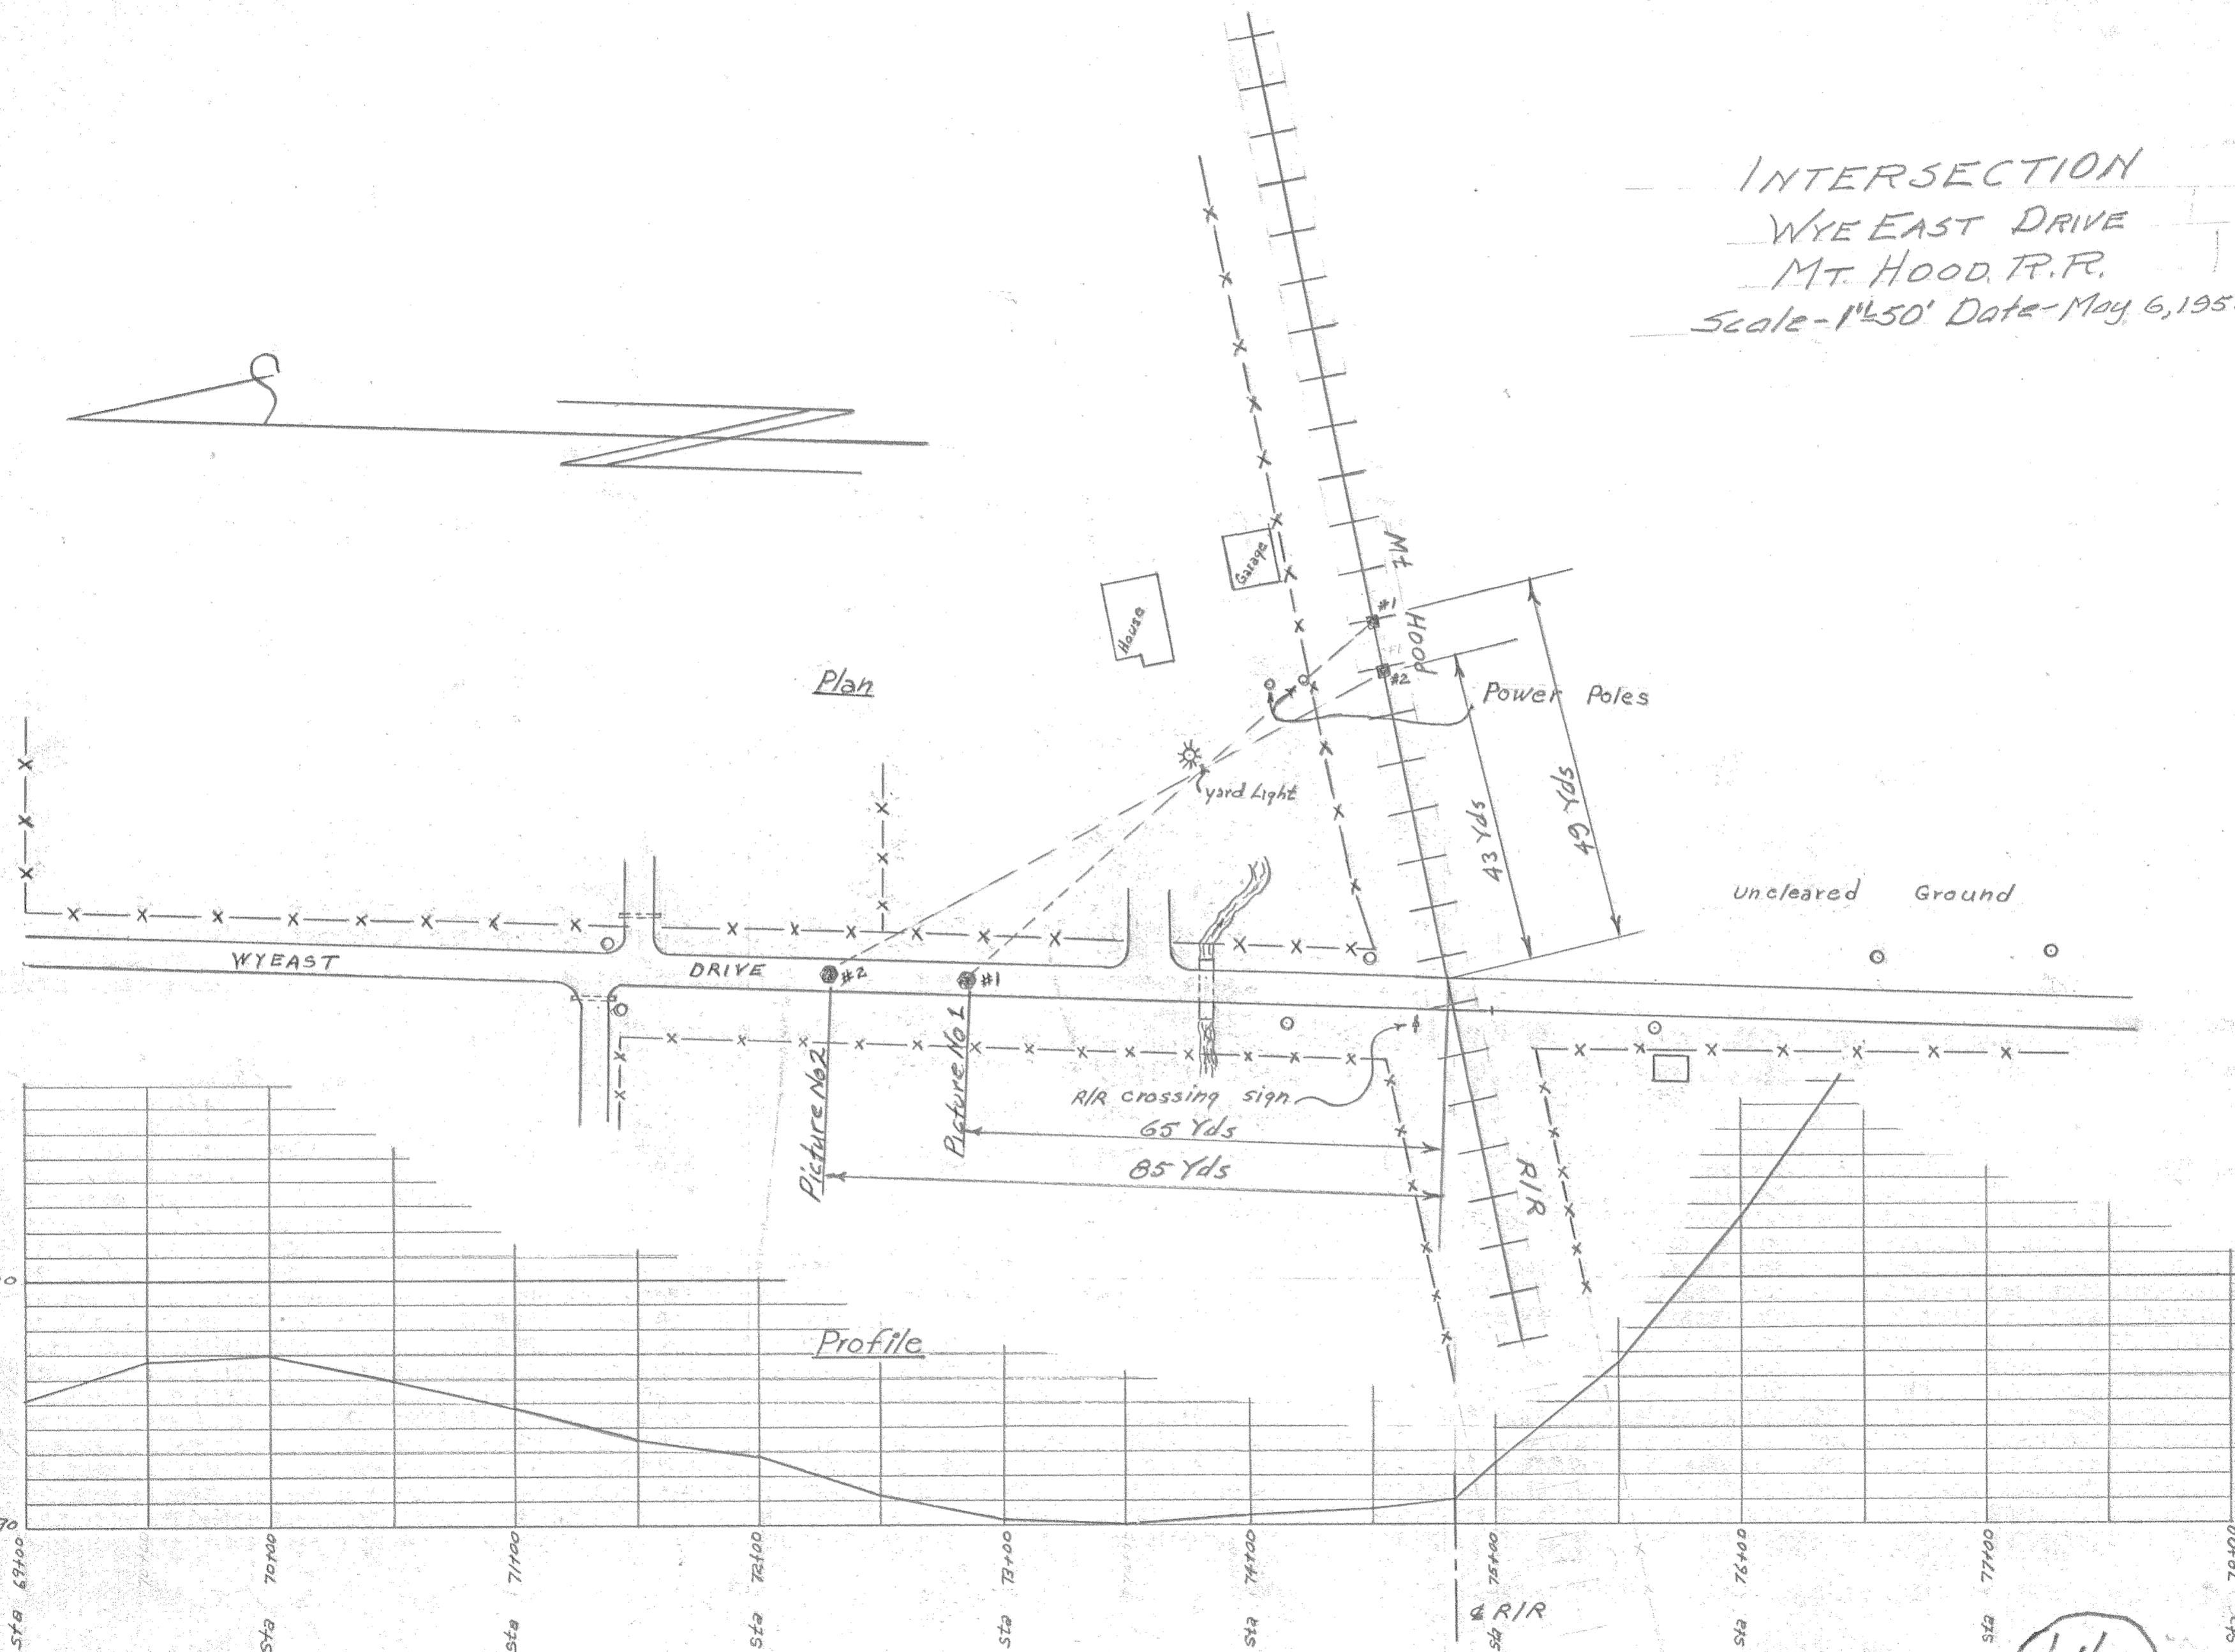

INTERSECTION
 WYE EAST DRIVE
 MT HOOD R.R.
 Scale - 1" = 50' Date - May 6, 1958

14