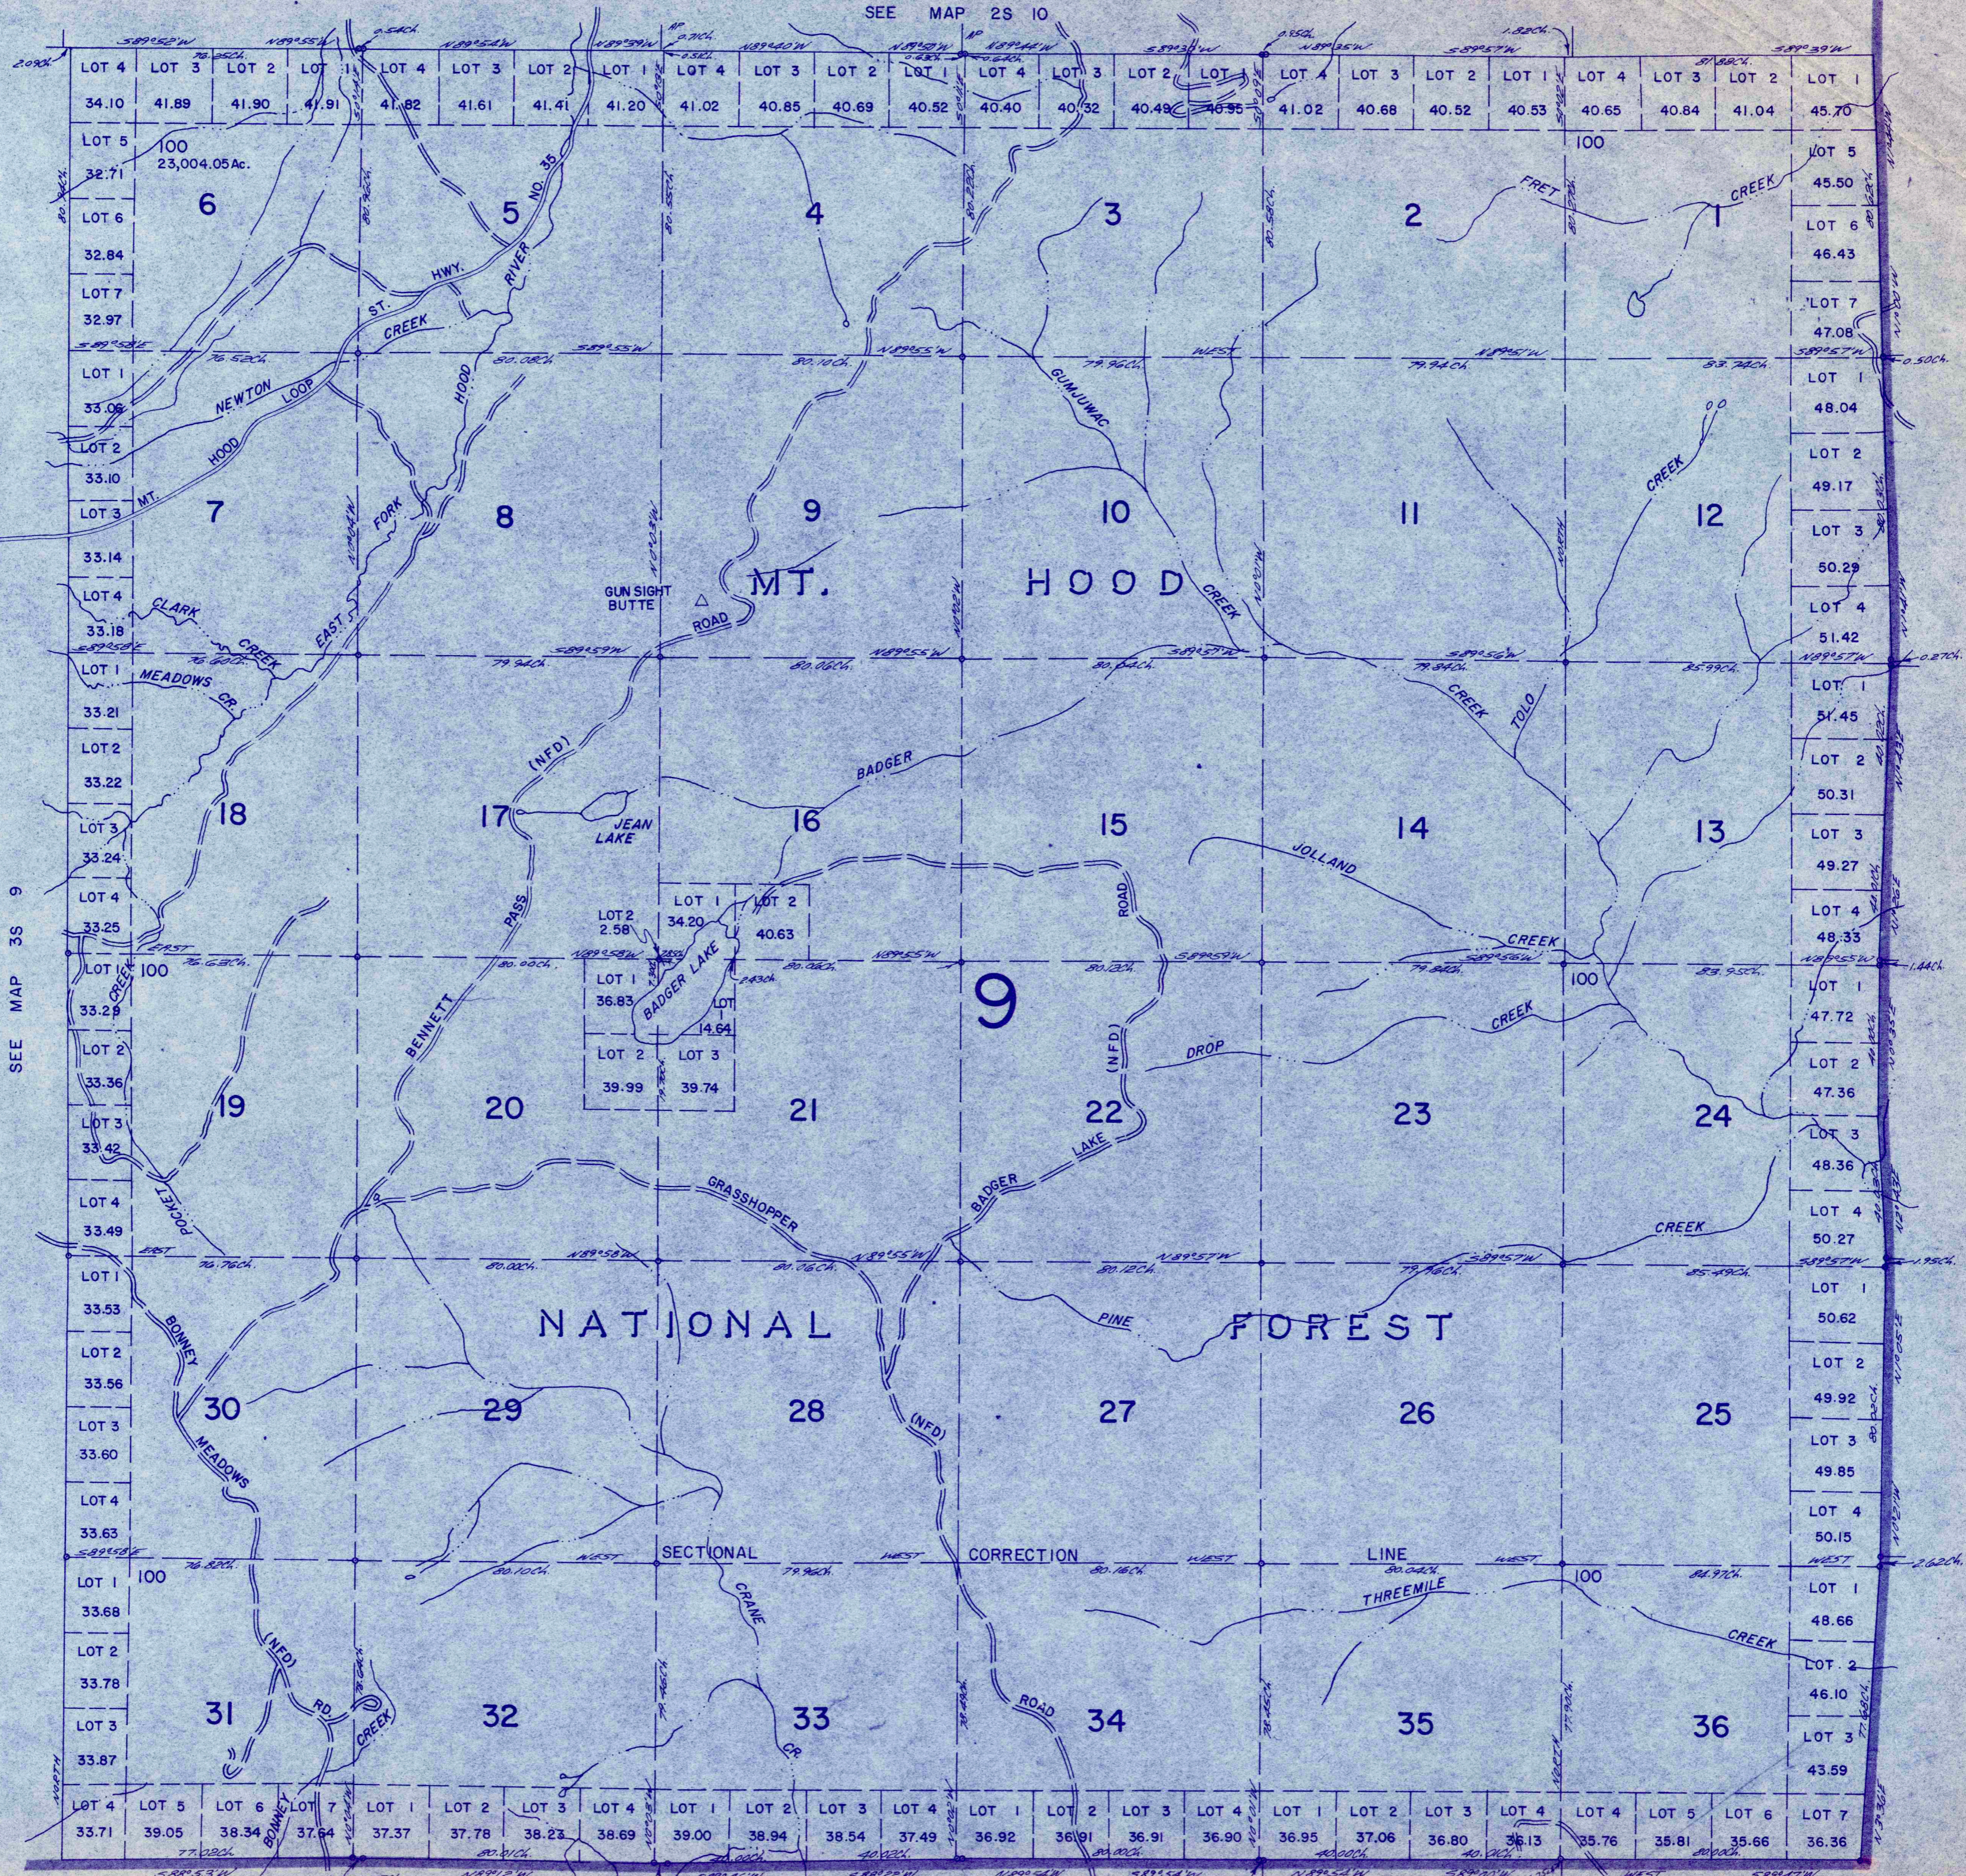

T.3S. R.10E. W.M.
HOOD RIVER COUNTY

1" = 2000'

SEE MAP 2S 10

SEE MAP 3S 9

WASCO COUNTY

WASCO COUNTY