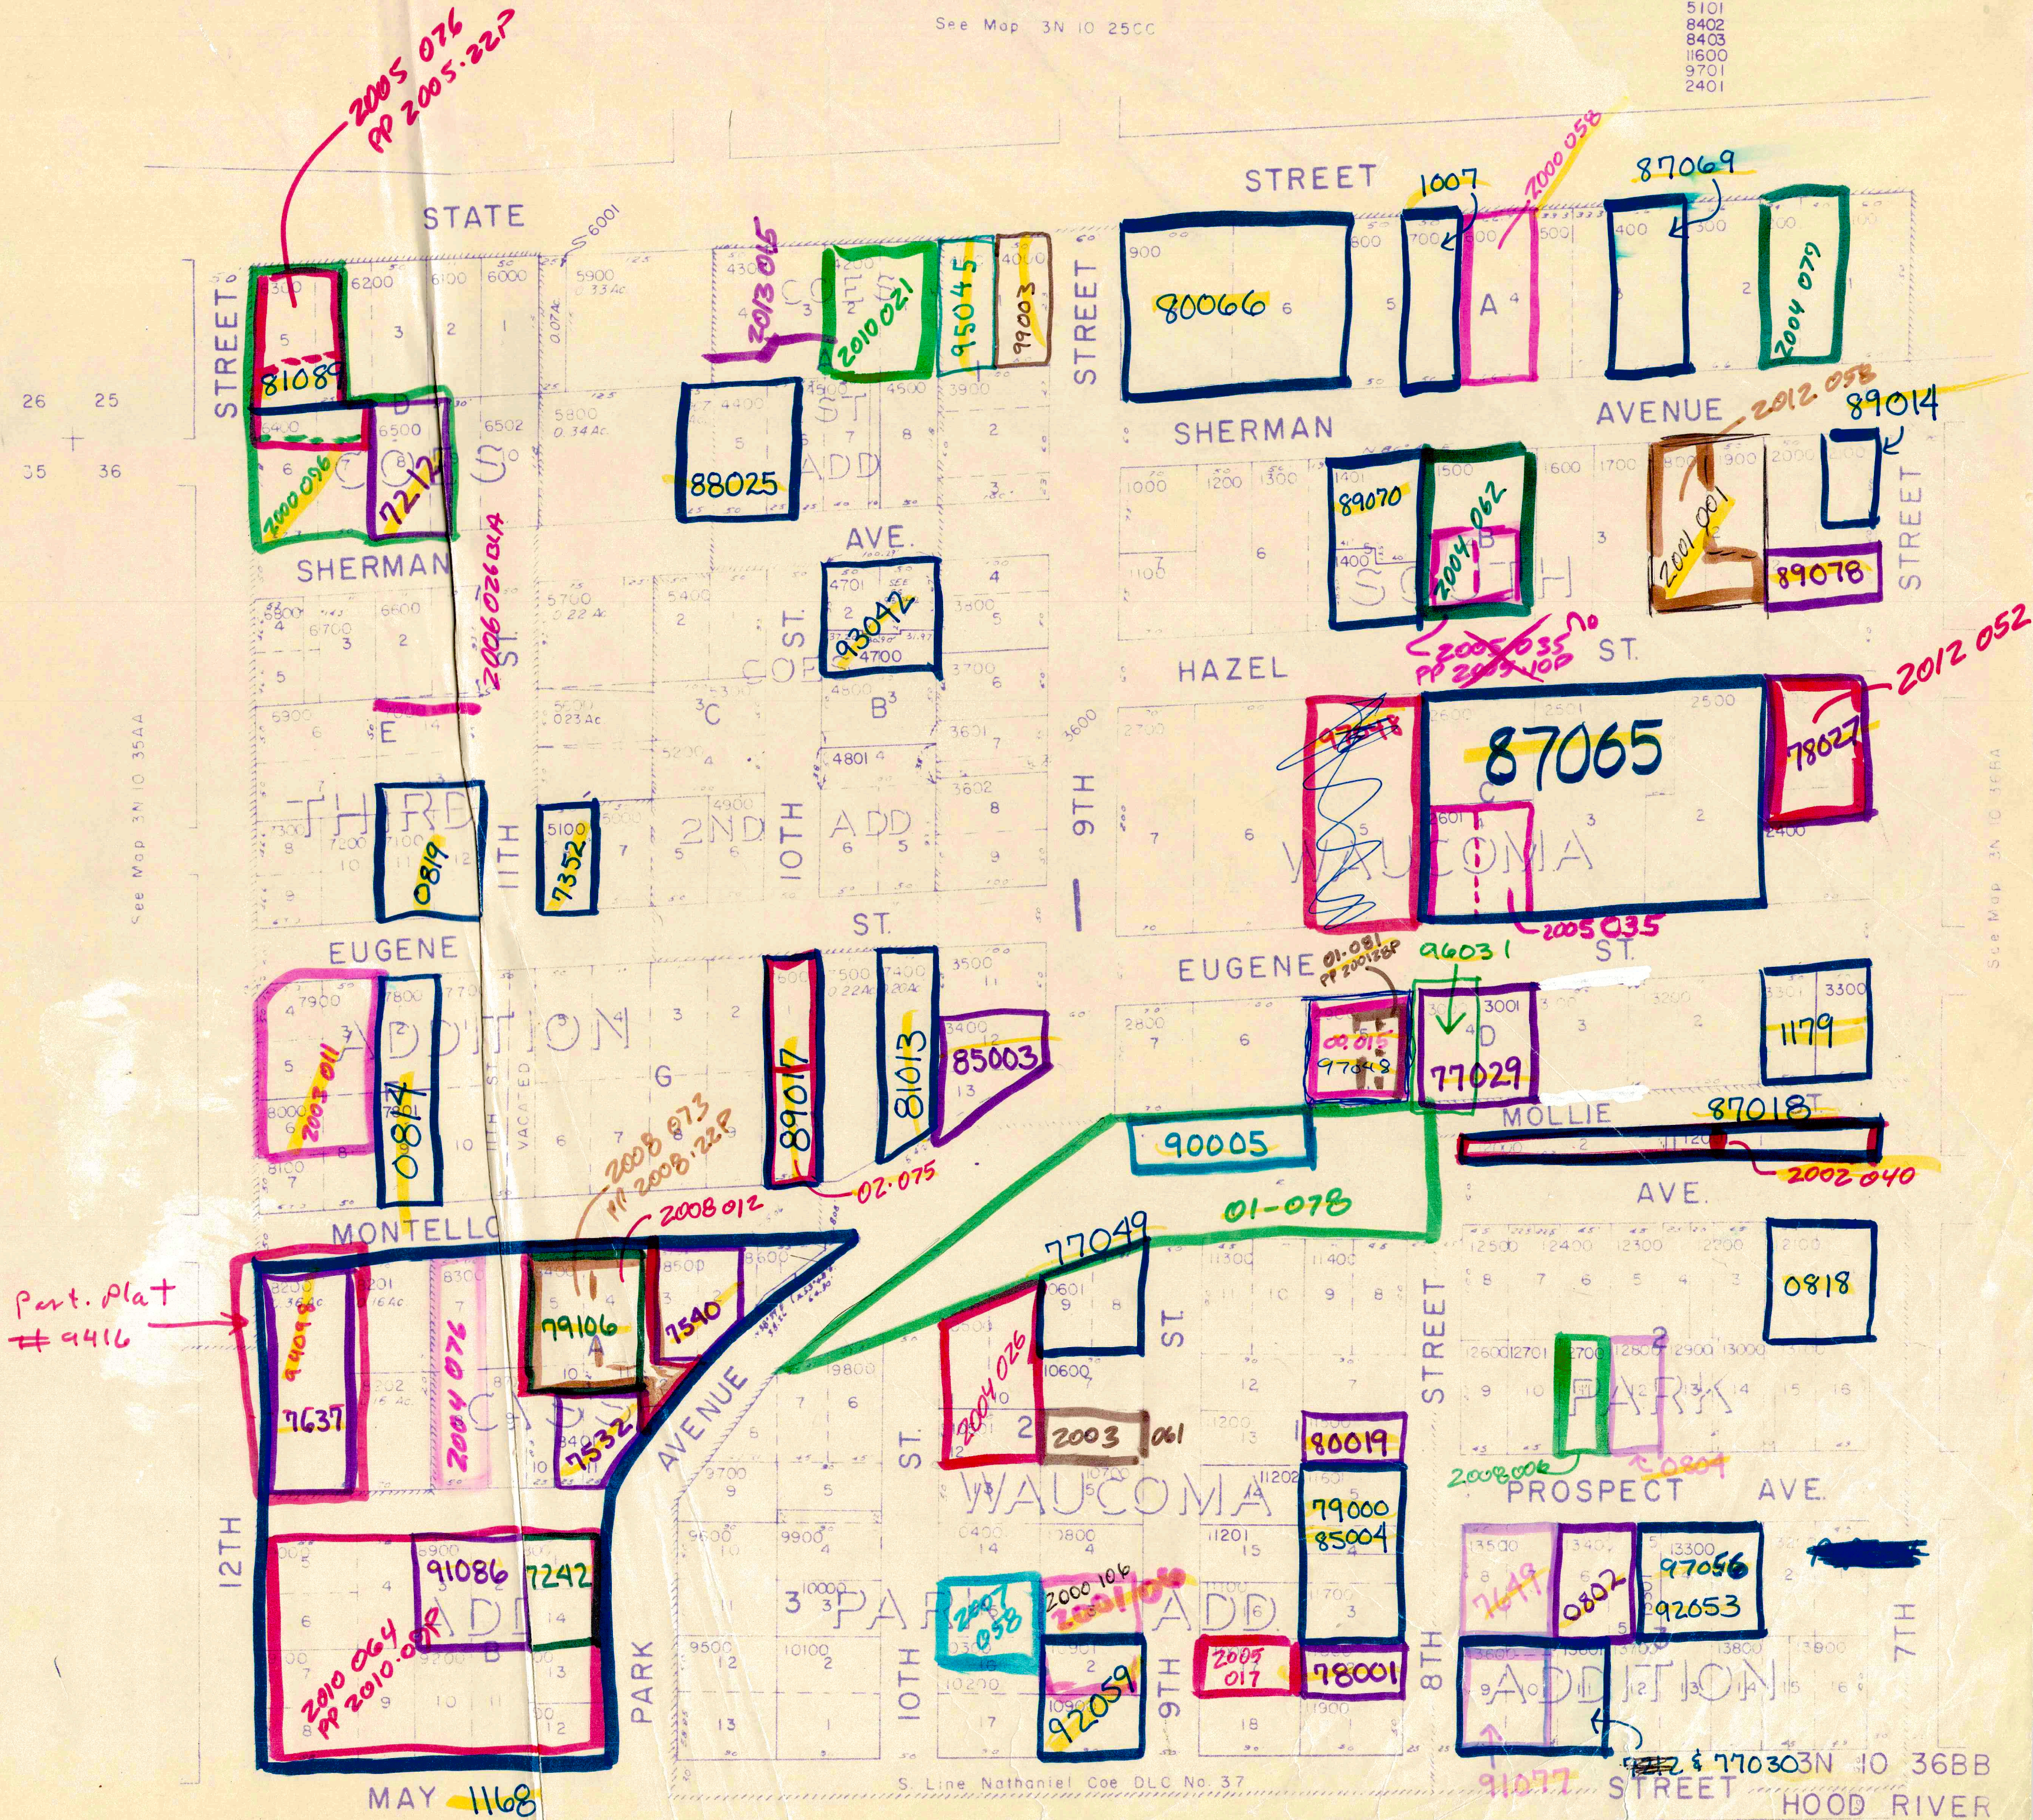

NW1/4 NW1/4 Sec. 36 T3N R10E WM
HOOD RIVER COUNTY
1"=100'

3N 10 36BB
HOOD RIVER

Cancelled No's

- 5500
- 6501
- 5101
- 8402
- 8403
- 11600
- 9701
- 2401

See Map 3N 10 25CC

26
25
35
36

See Map 3N 10 35AA

See Map 3N 10 36AA

MAY 1168

S. Line Nathaniel Coe DLC No. 37

See Map 3N 10 36BC

770303N 10 36BB
STREET HOOD RIVER