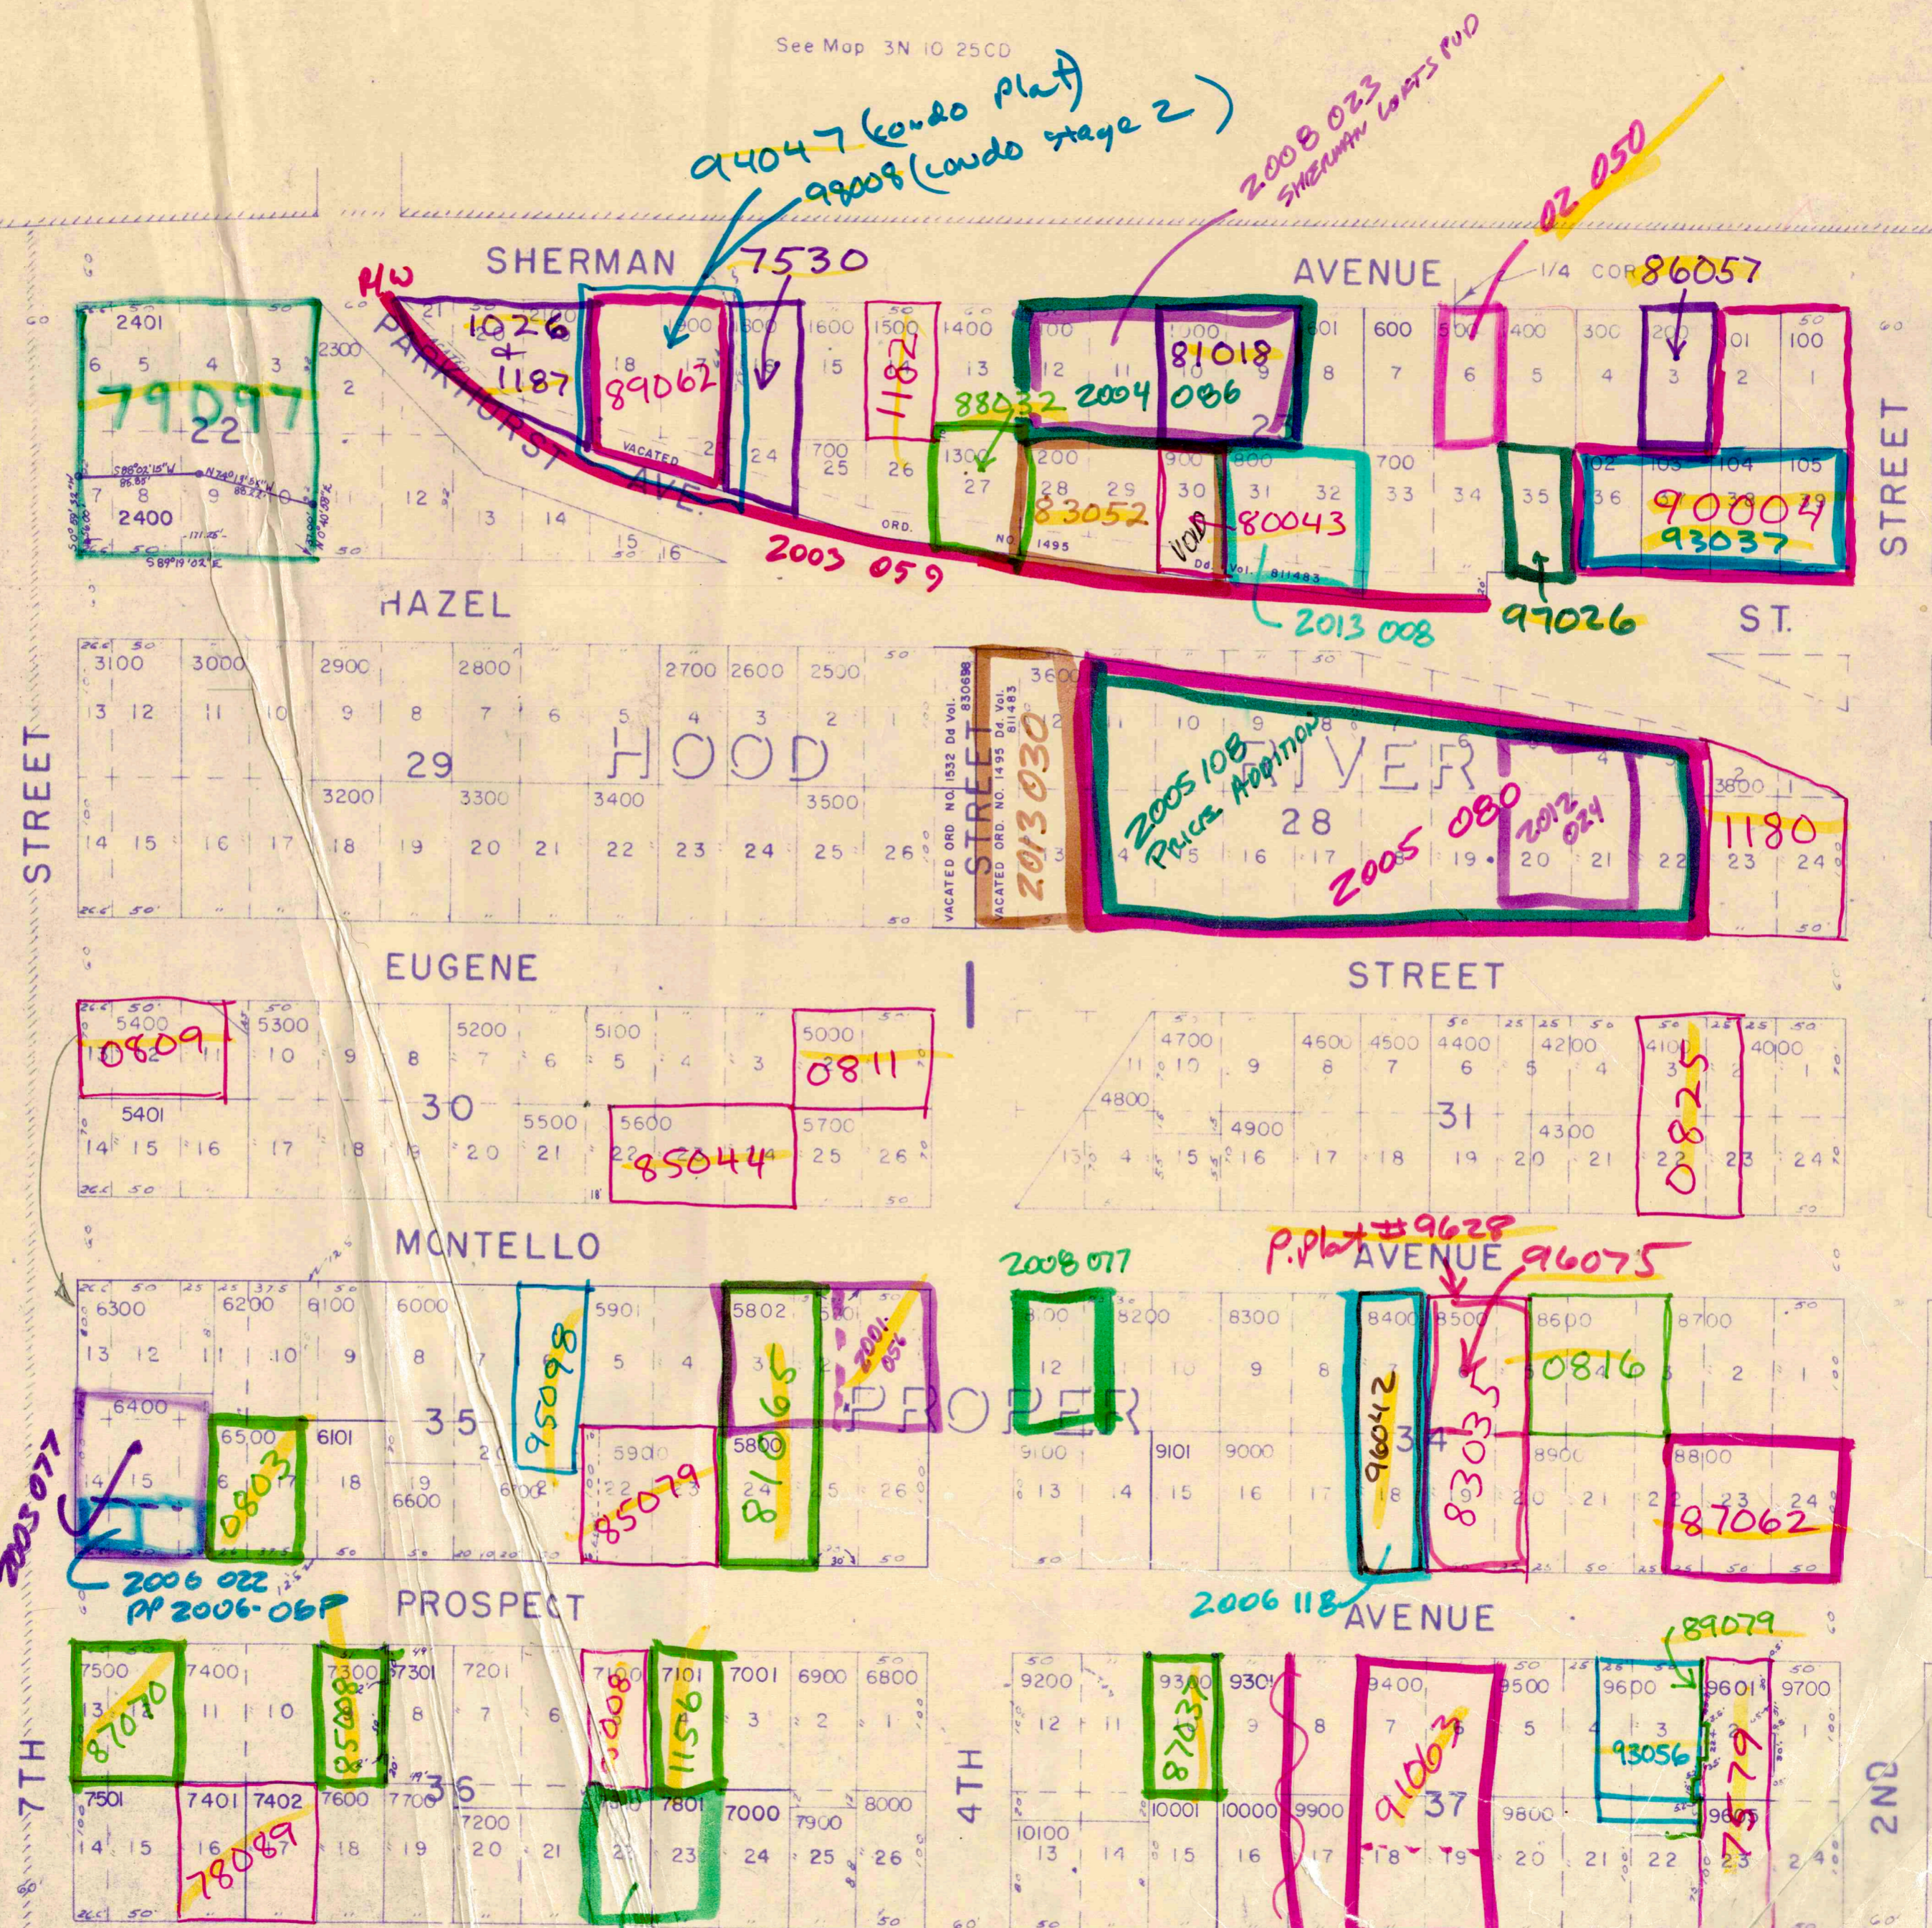

NE 1/4 NW 1/4 Sec. 36 T3N R10E WM
HOOD RIVER COUNTY
1"=100'

Cancelled Nos.
2200
9604
9602
9603
9701
2000
3700
1401
3900

3N 10 36BA
HOOD RIVER

See Map 3N 10 25CD

See Map 3N 10 36BB

See Map 3N 10 36AB

RECEIVED

3N 10 36BA
HOOD RIVER

See Map 3N 10 36BD