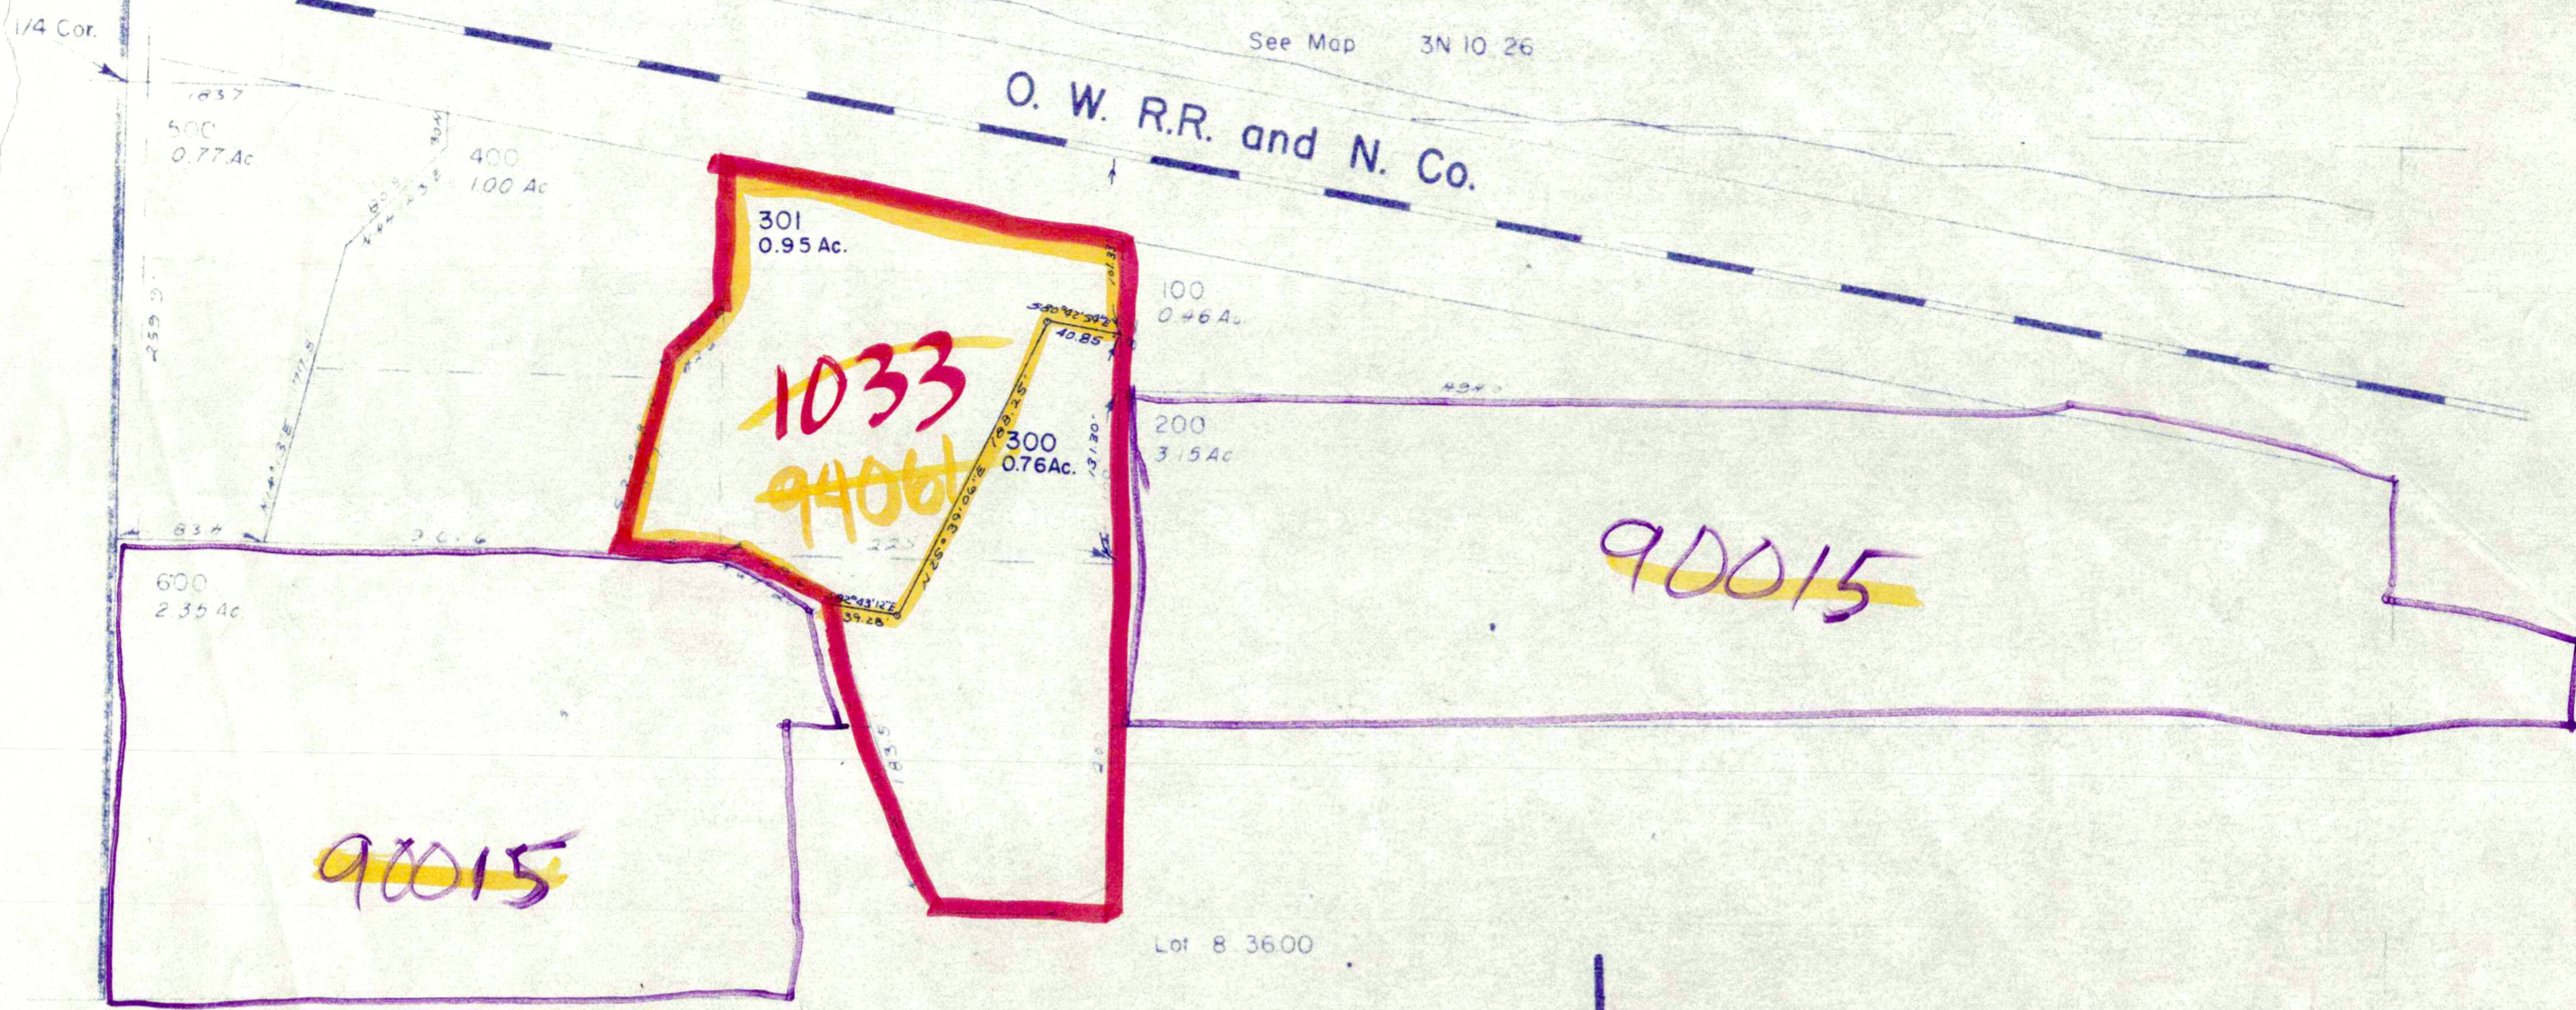

CANCELLED NO'S
1002

← 2000 037 000T 9PS (ENT) →

COLUMBIA RIVER HIGHWAY U.S. 30

See Map 3N 10 26CA

See Map 3N 10 26DA

See Map 3N 10 26DC

3N 10 26DB