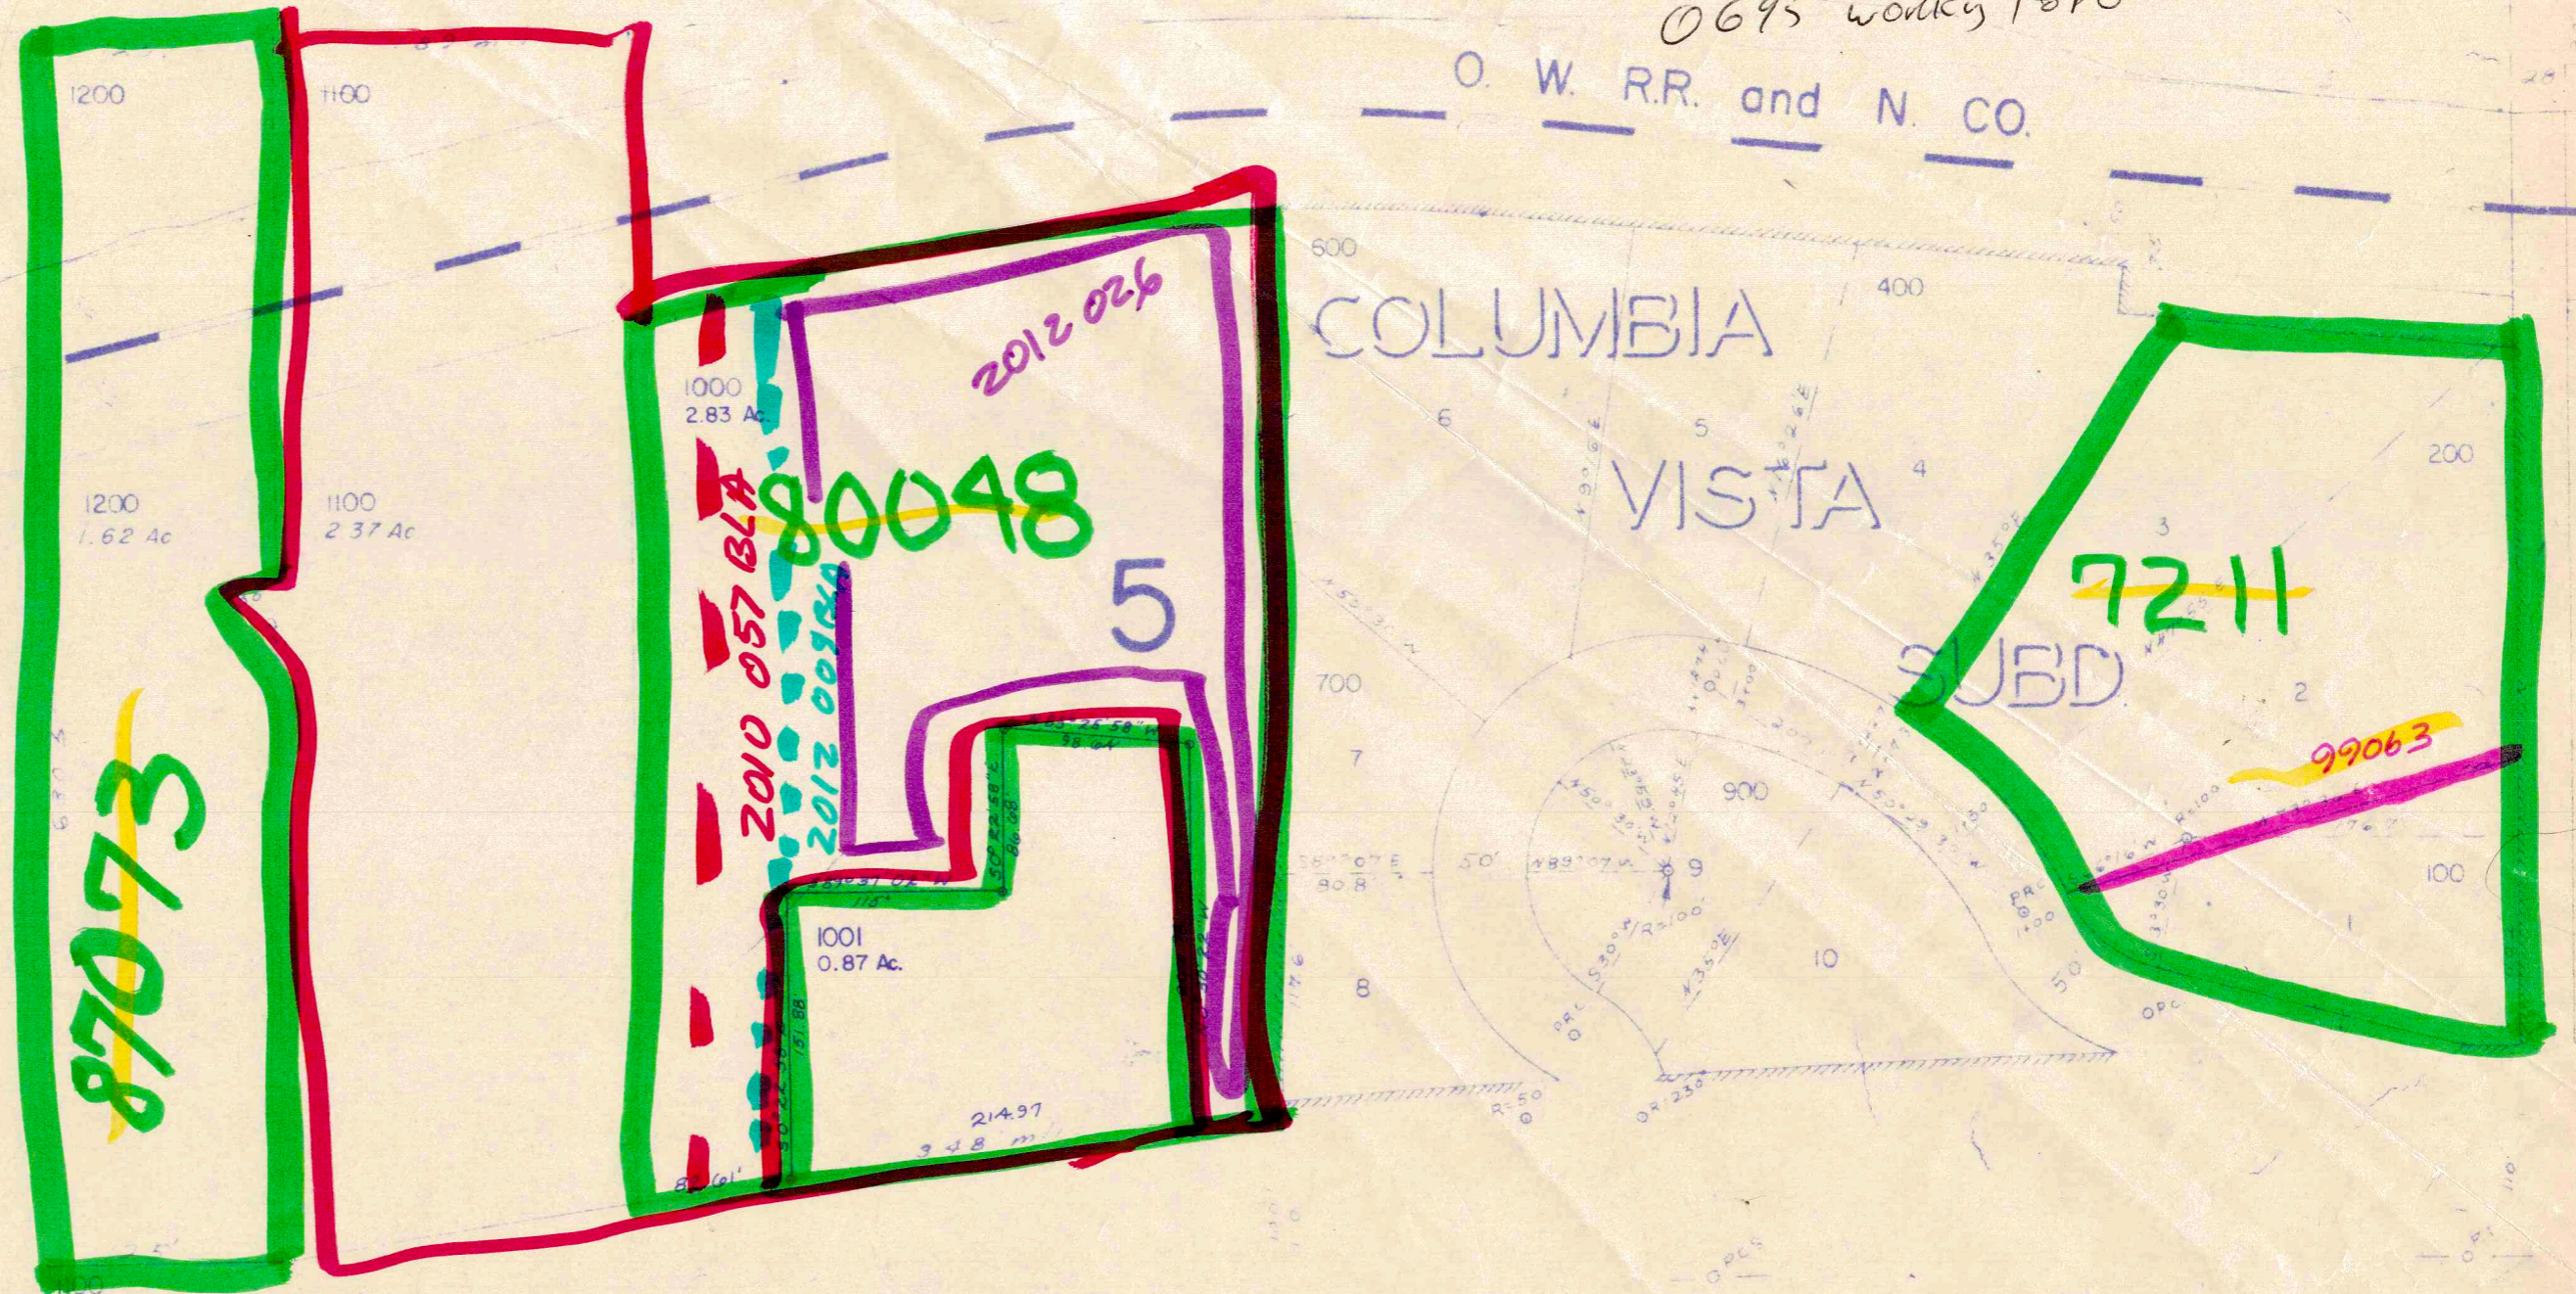

# PLAT OF COL. VISTA 0701

CANCELLED NOS  
300 1502  
500  
800  
1501  
1601

See Map 3N 10 26

0695 wacky topo

O. W. R.R. and N. CO.

See Map 3N 10 27D

See Map 3N 10 26CA

COLUMBIA

RIVER

HIGHWAY

U.S.

30

← 2000 037 000T 9PS (2N7) →

1/16 Cor

OLD

HIGHWAY

02-003

See Map 3N 10 26CC