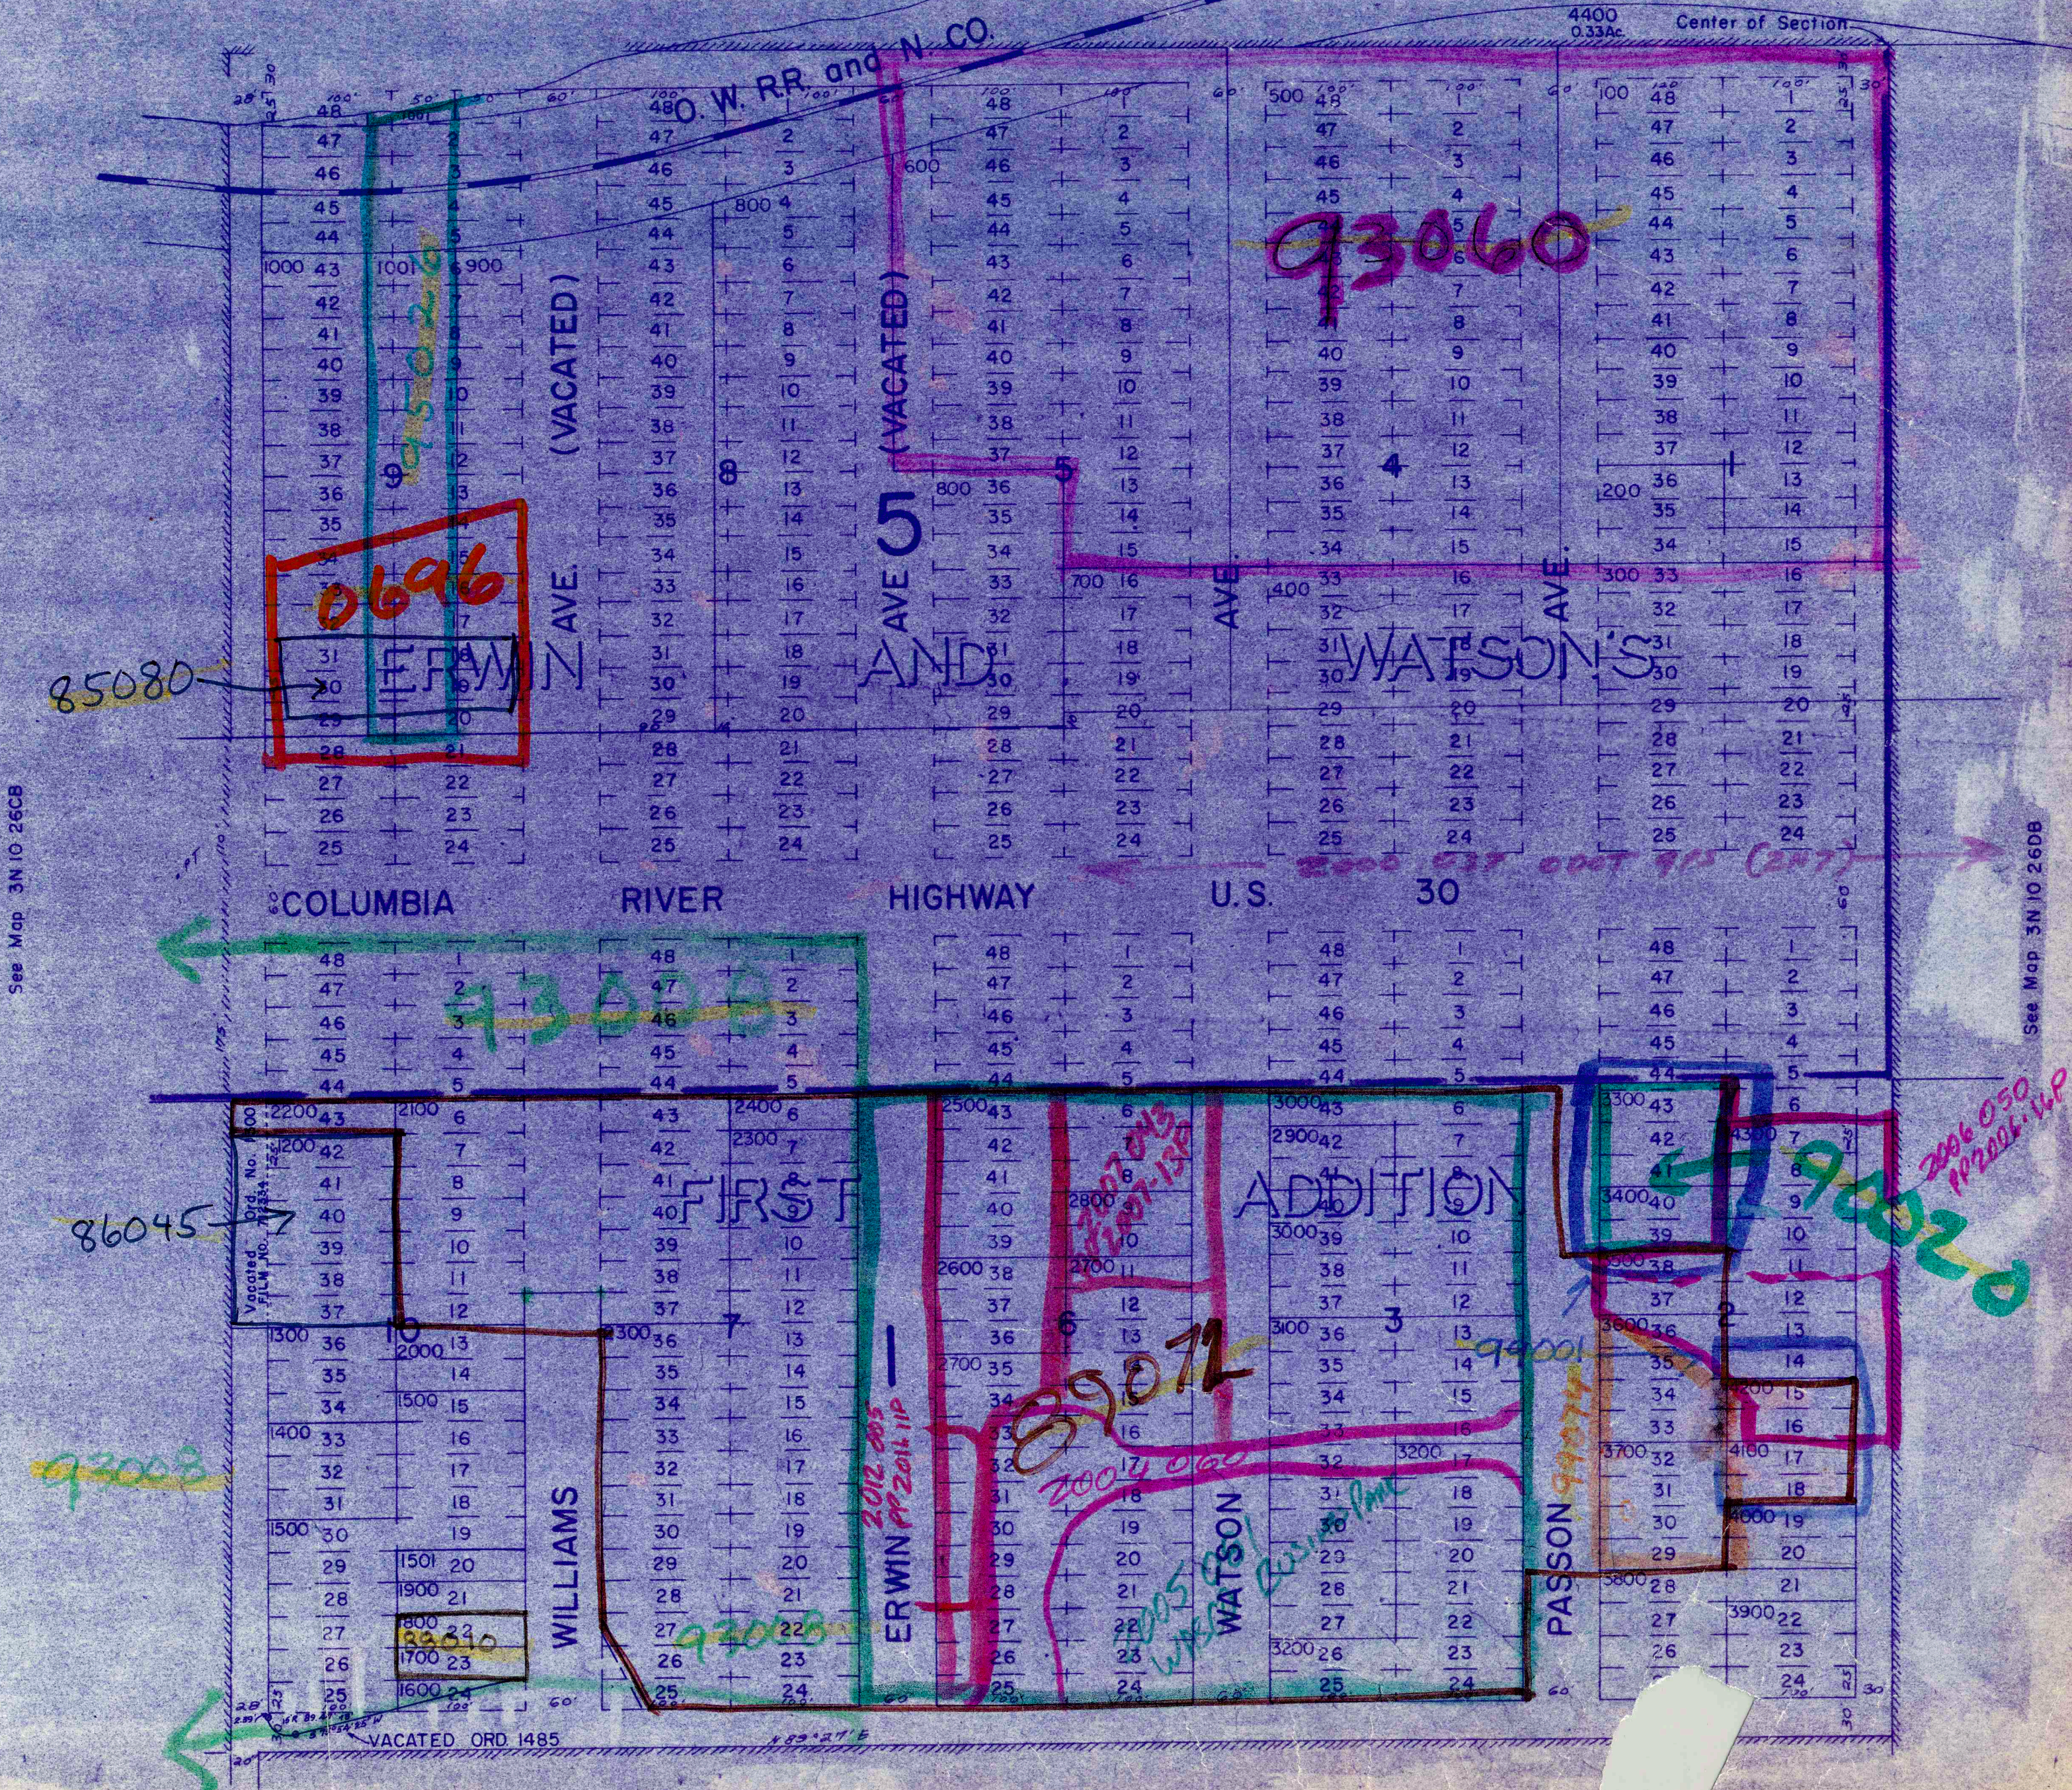

NE1/4 SW1/4 Sec. 26 T3N R10E WM
HOOD RIVER COUNTY
1"=100'

3N 10 26CA

Cancelled No's
1100

See Map 3N 10 26

See Map 3N 10 26CB

See Map 3N 10 26DB

See Map 3N 10 26CD

3N 10 26CA