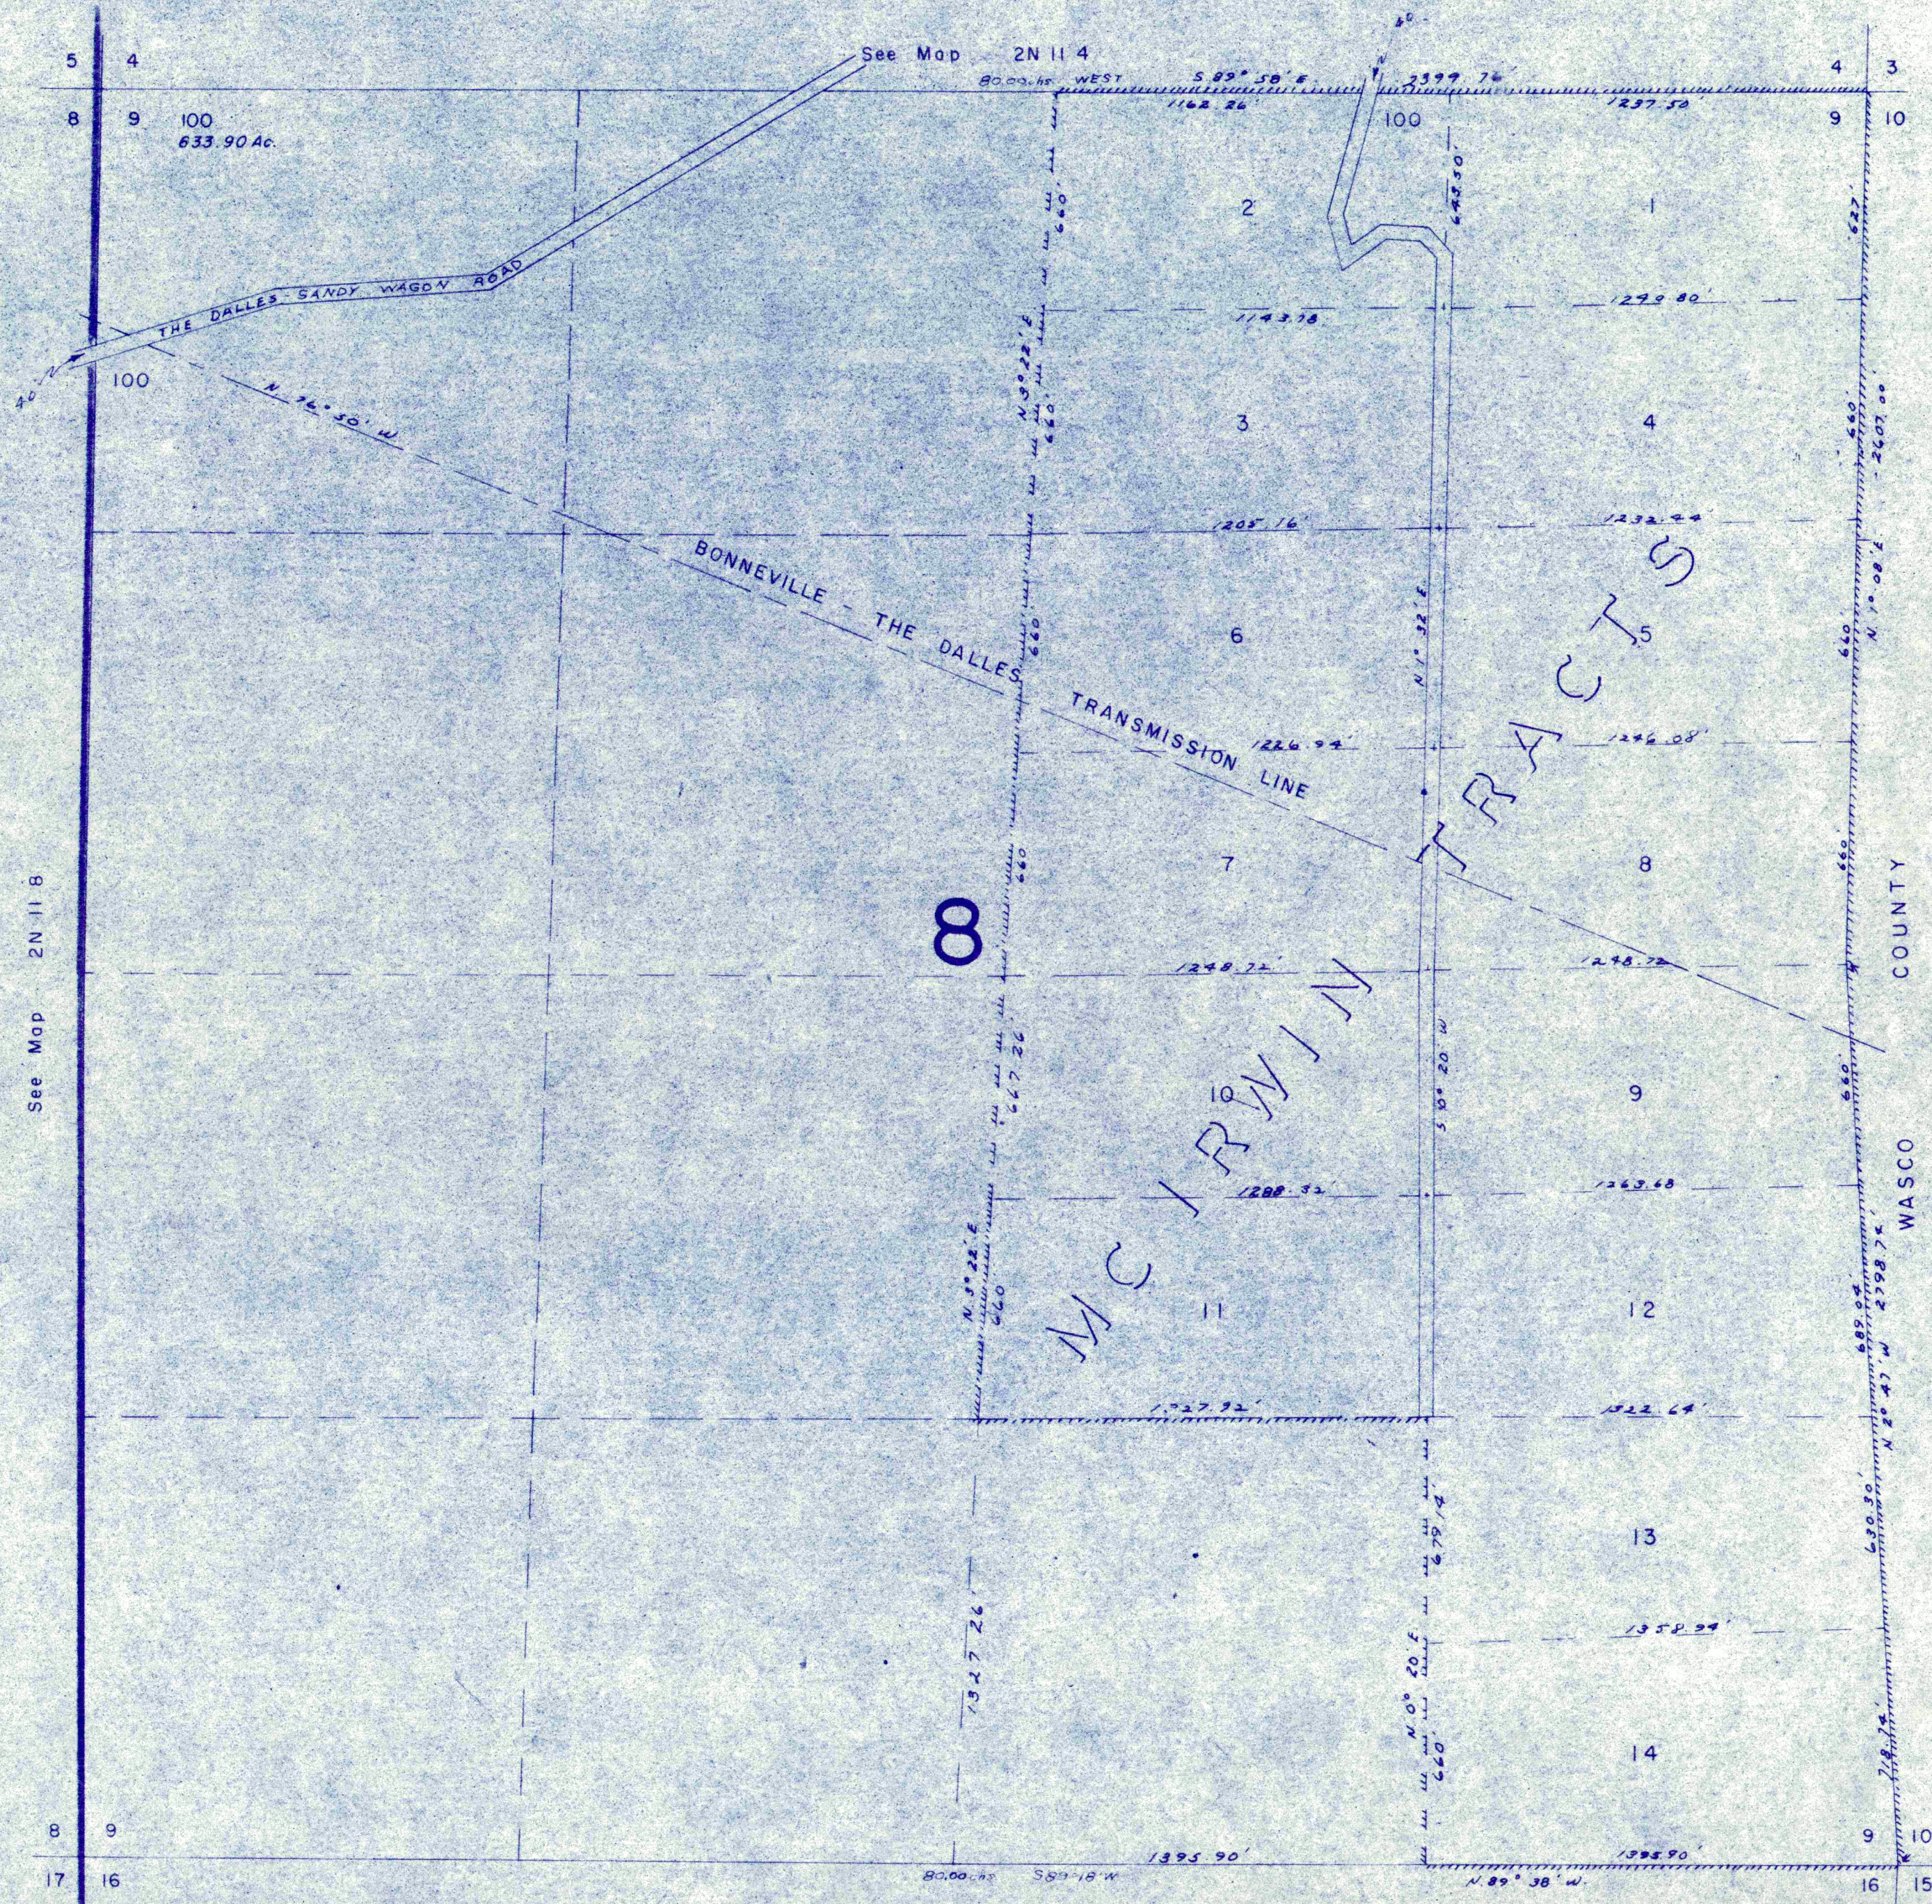

Hood River County

1" = 400'

See Map 2N 11 8

8

MC IRWIN TRACTS

See Map 2N 11

WASCO COUNTY