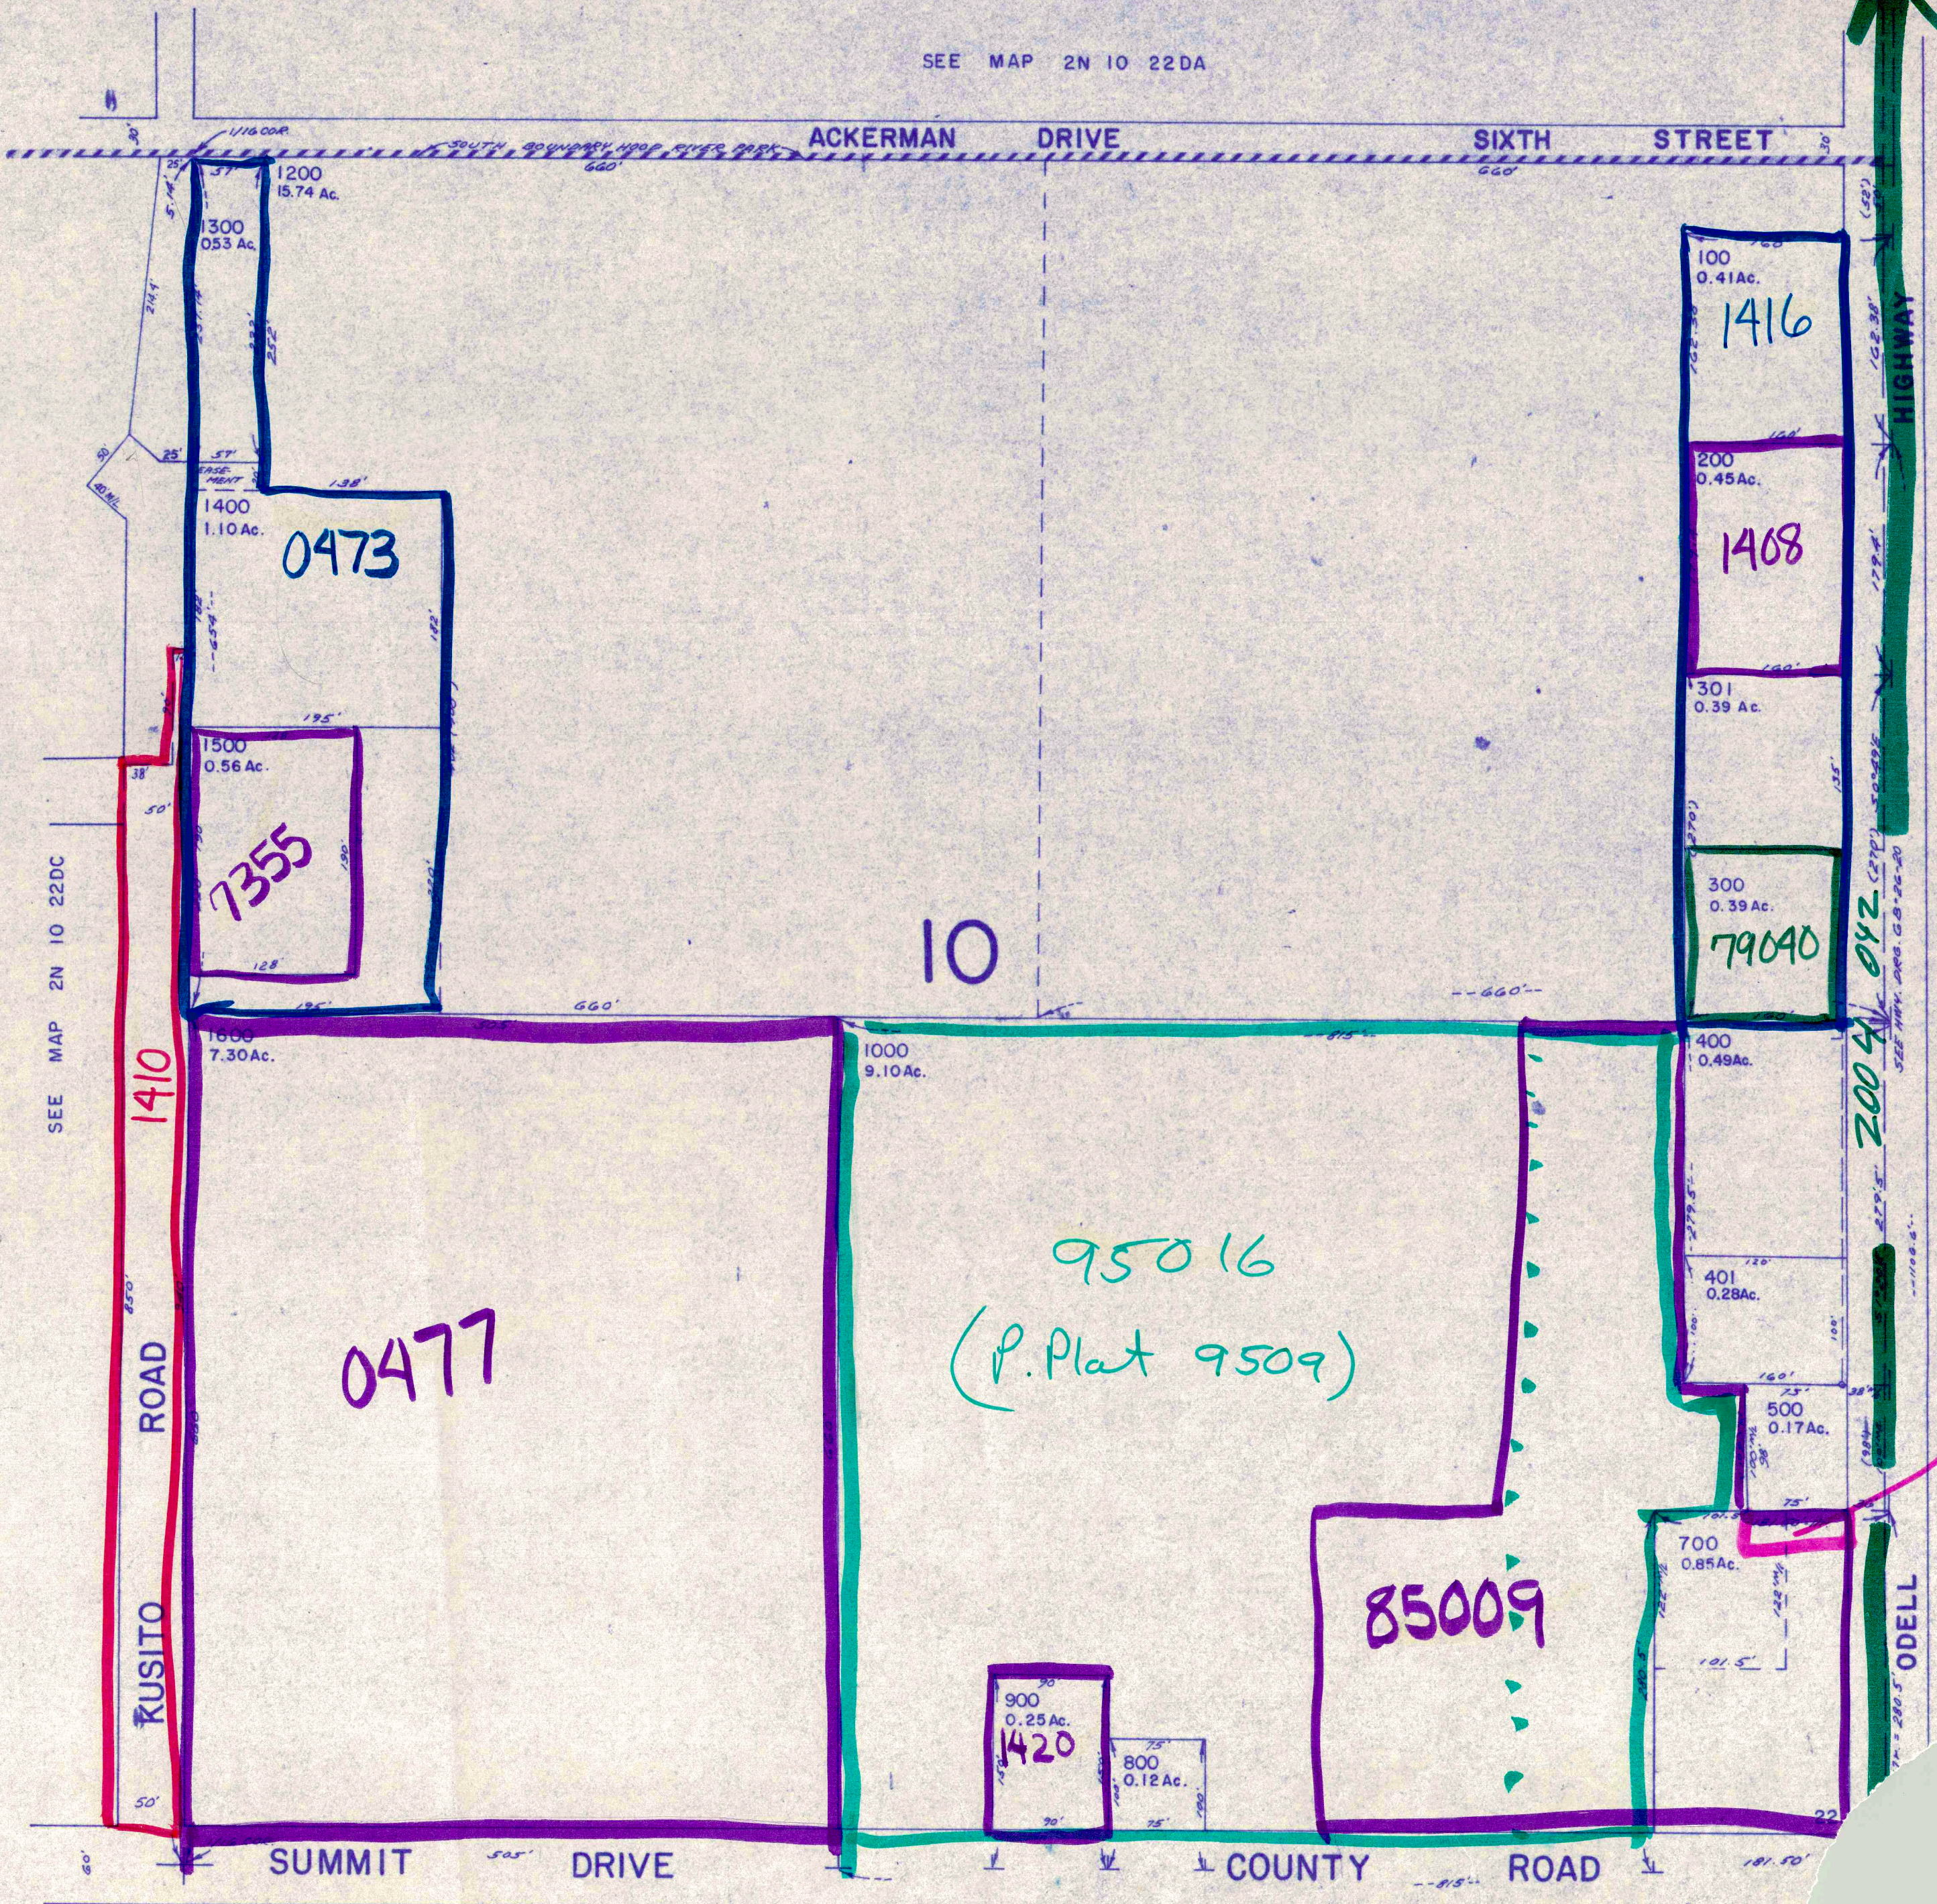

HOOD RIVER COUNTY

1" = 100'

SEE MAP 2N 10 22DA

Cancelled Nos
600
1501
1100

SEE MAP 2N 10 22DC

SEE MAP 2N 10

SEE MAP 2N 10 27 A

02-07