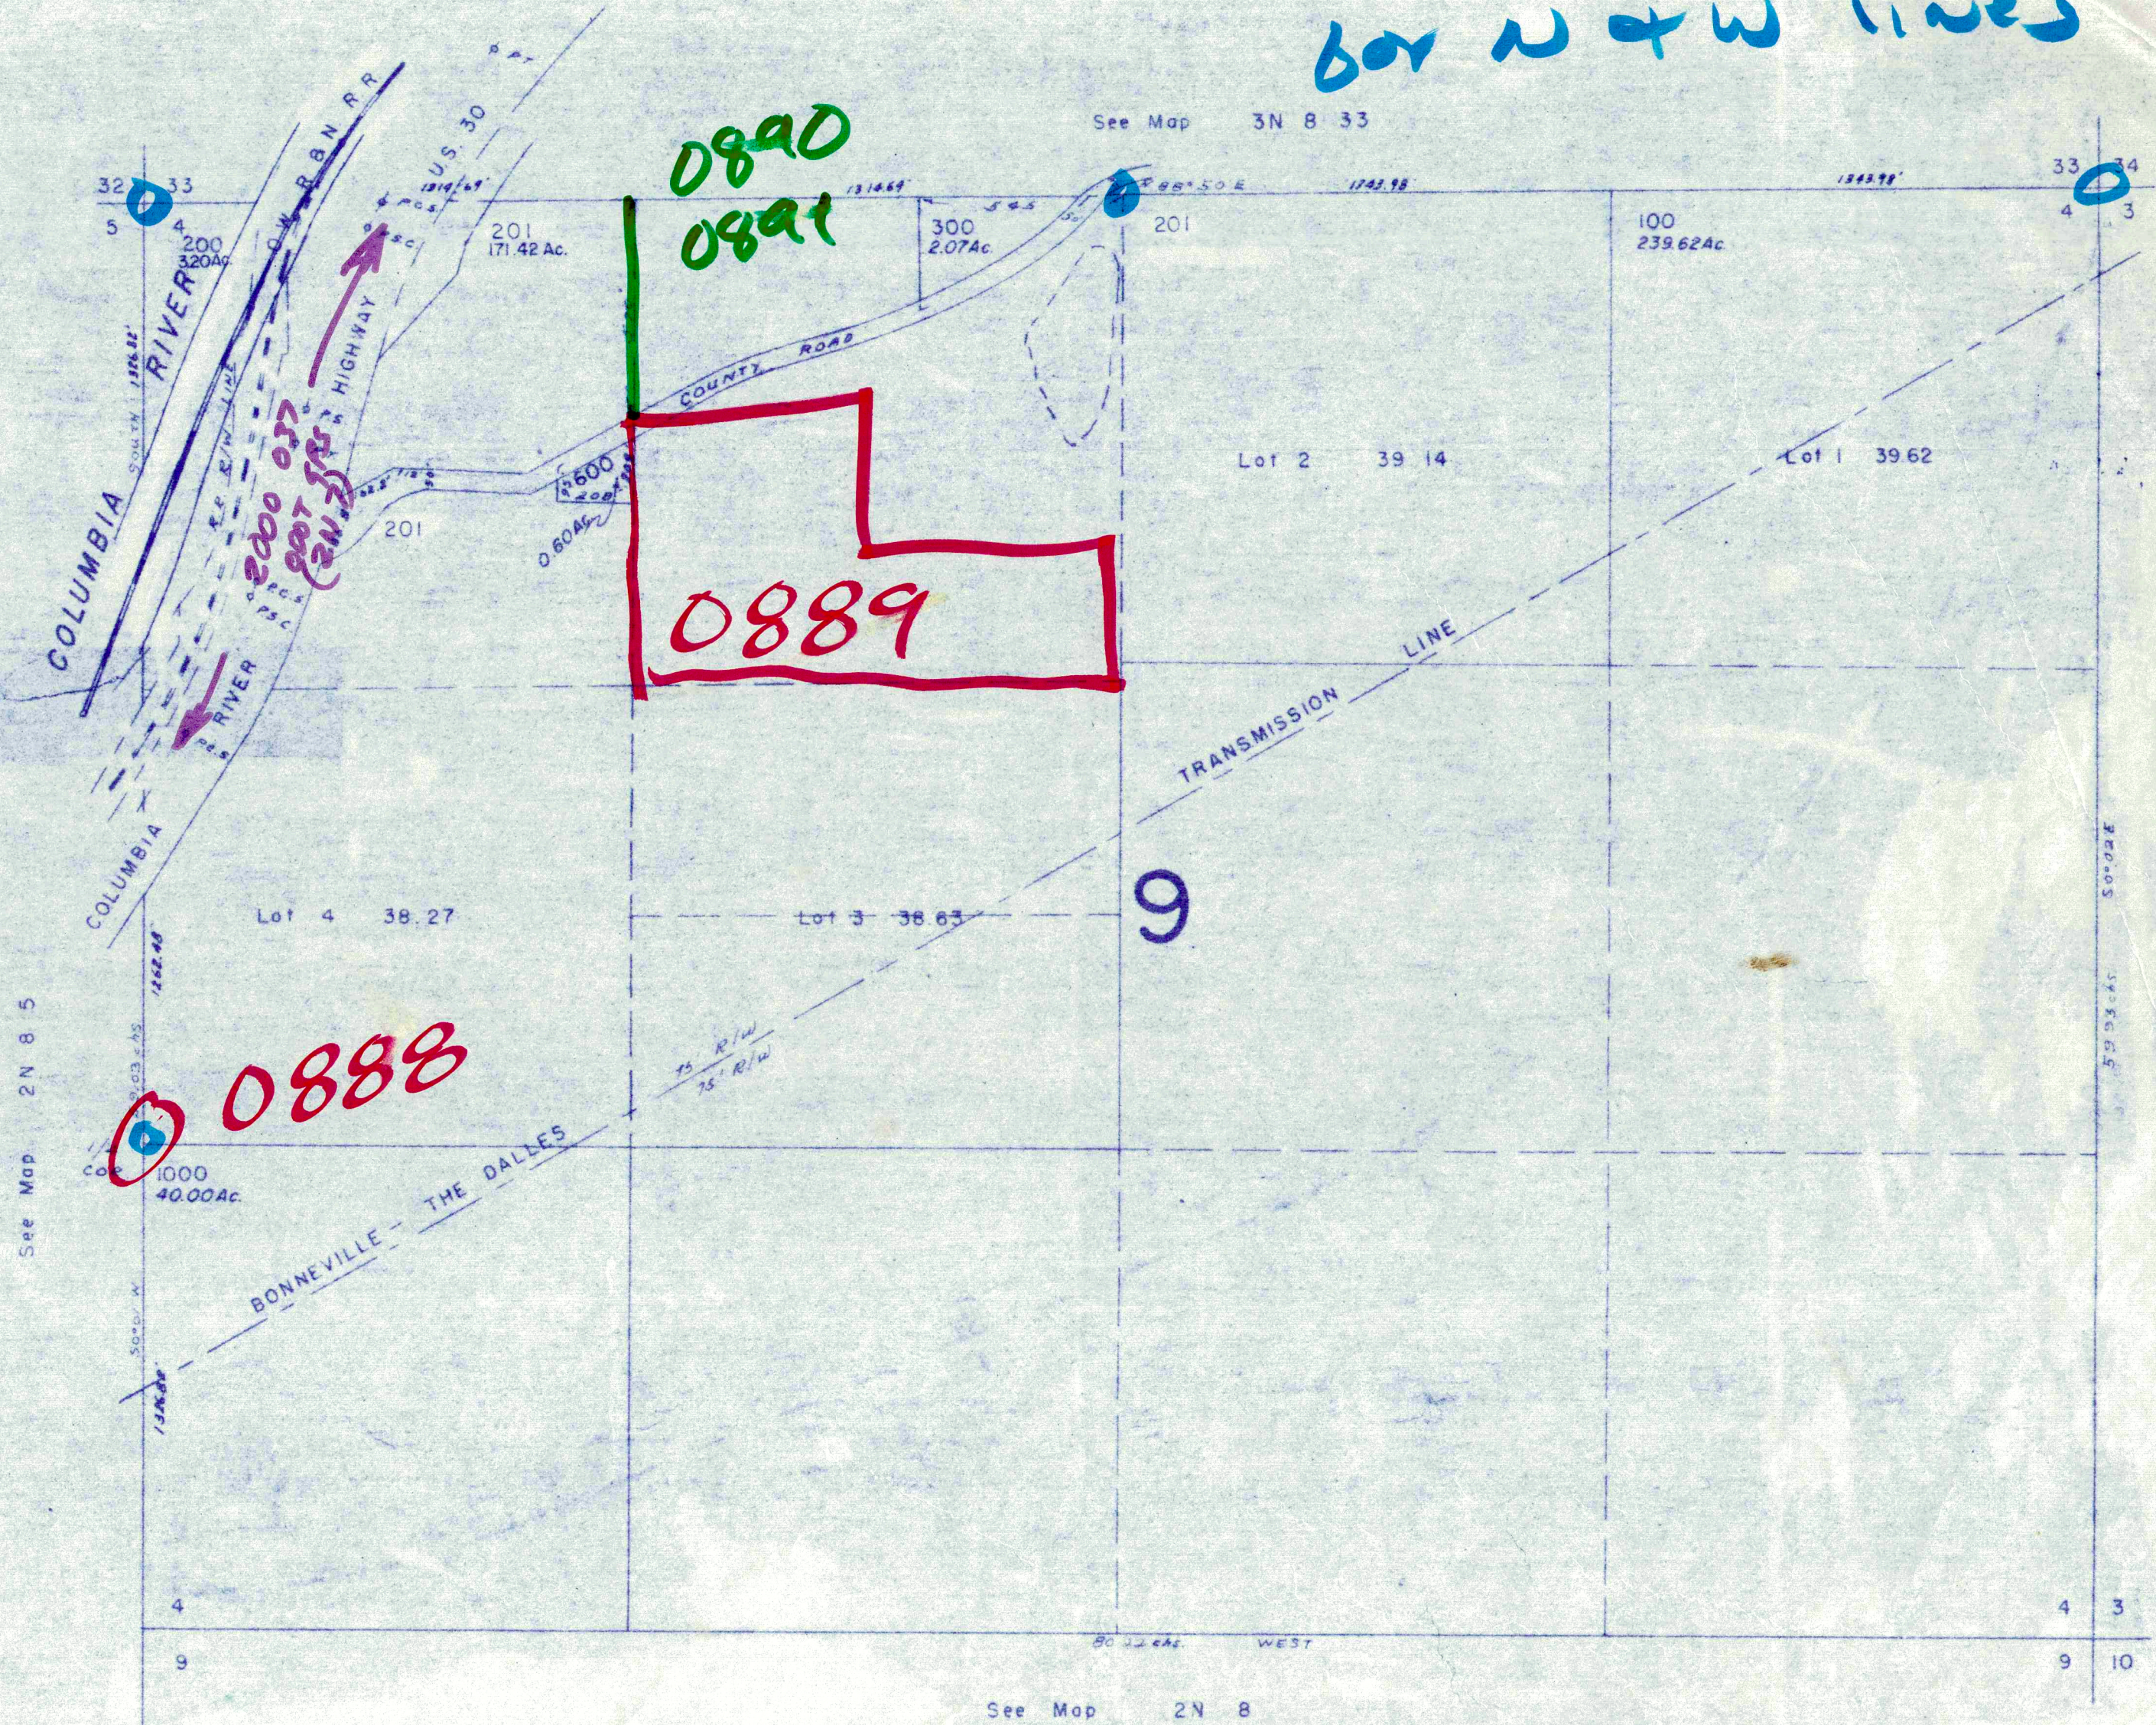

Hood River County

1" = 400'

Cancelled No's

- 400
- 500
- 700
- 800
- 900

see 93070
for N & W lines

See Map 2N 8