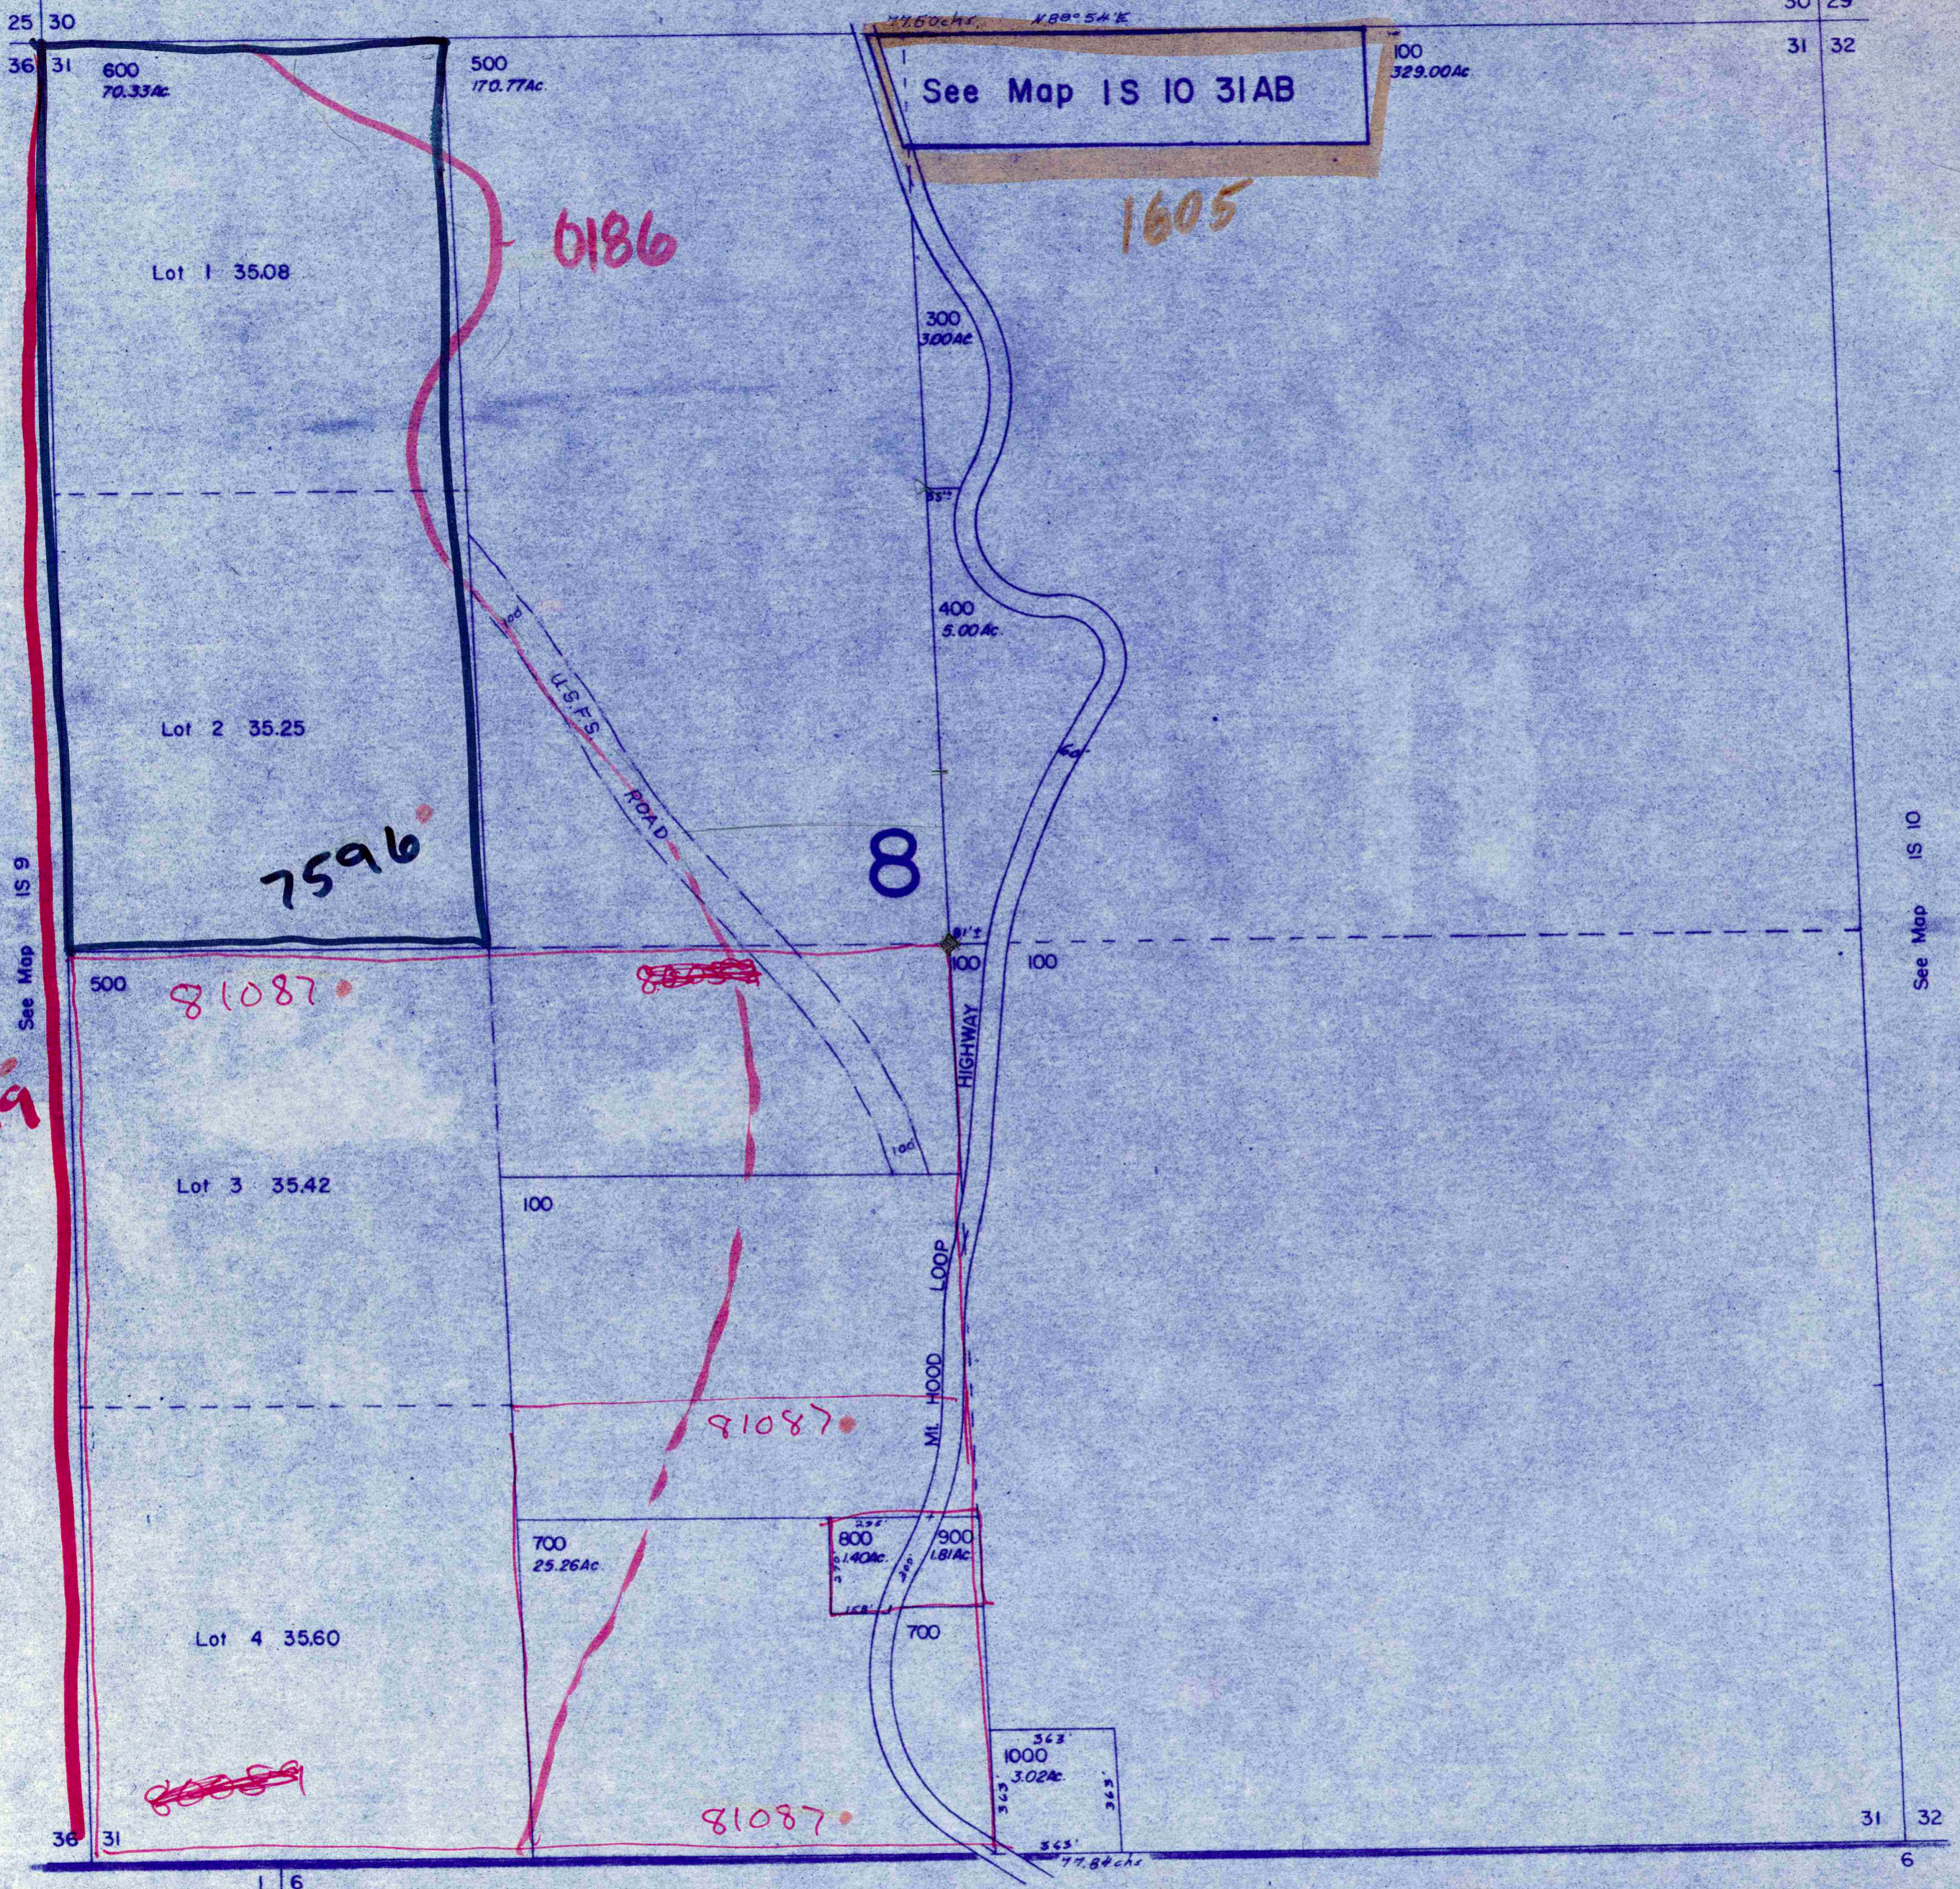

Erwin Road Plat
0187

Section 31 TIS RIOE WM
Hood River County
1" = 400'

IS 10 31

Cancelled No's.
200

See Map IS 10 30

80059

See Map 2S 10 6

IS 10 31