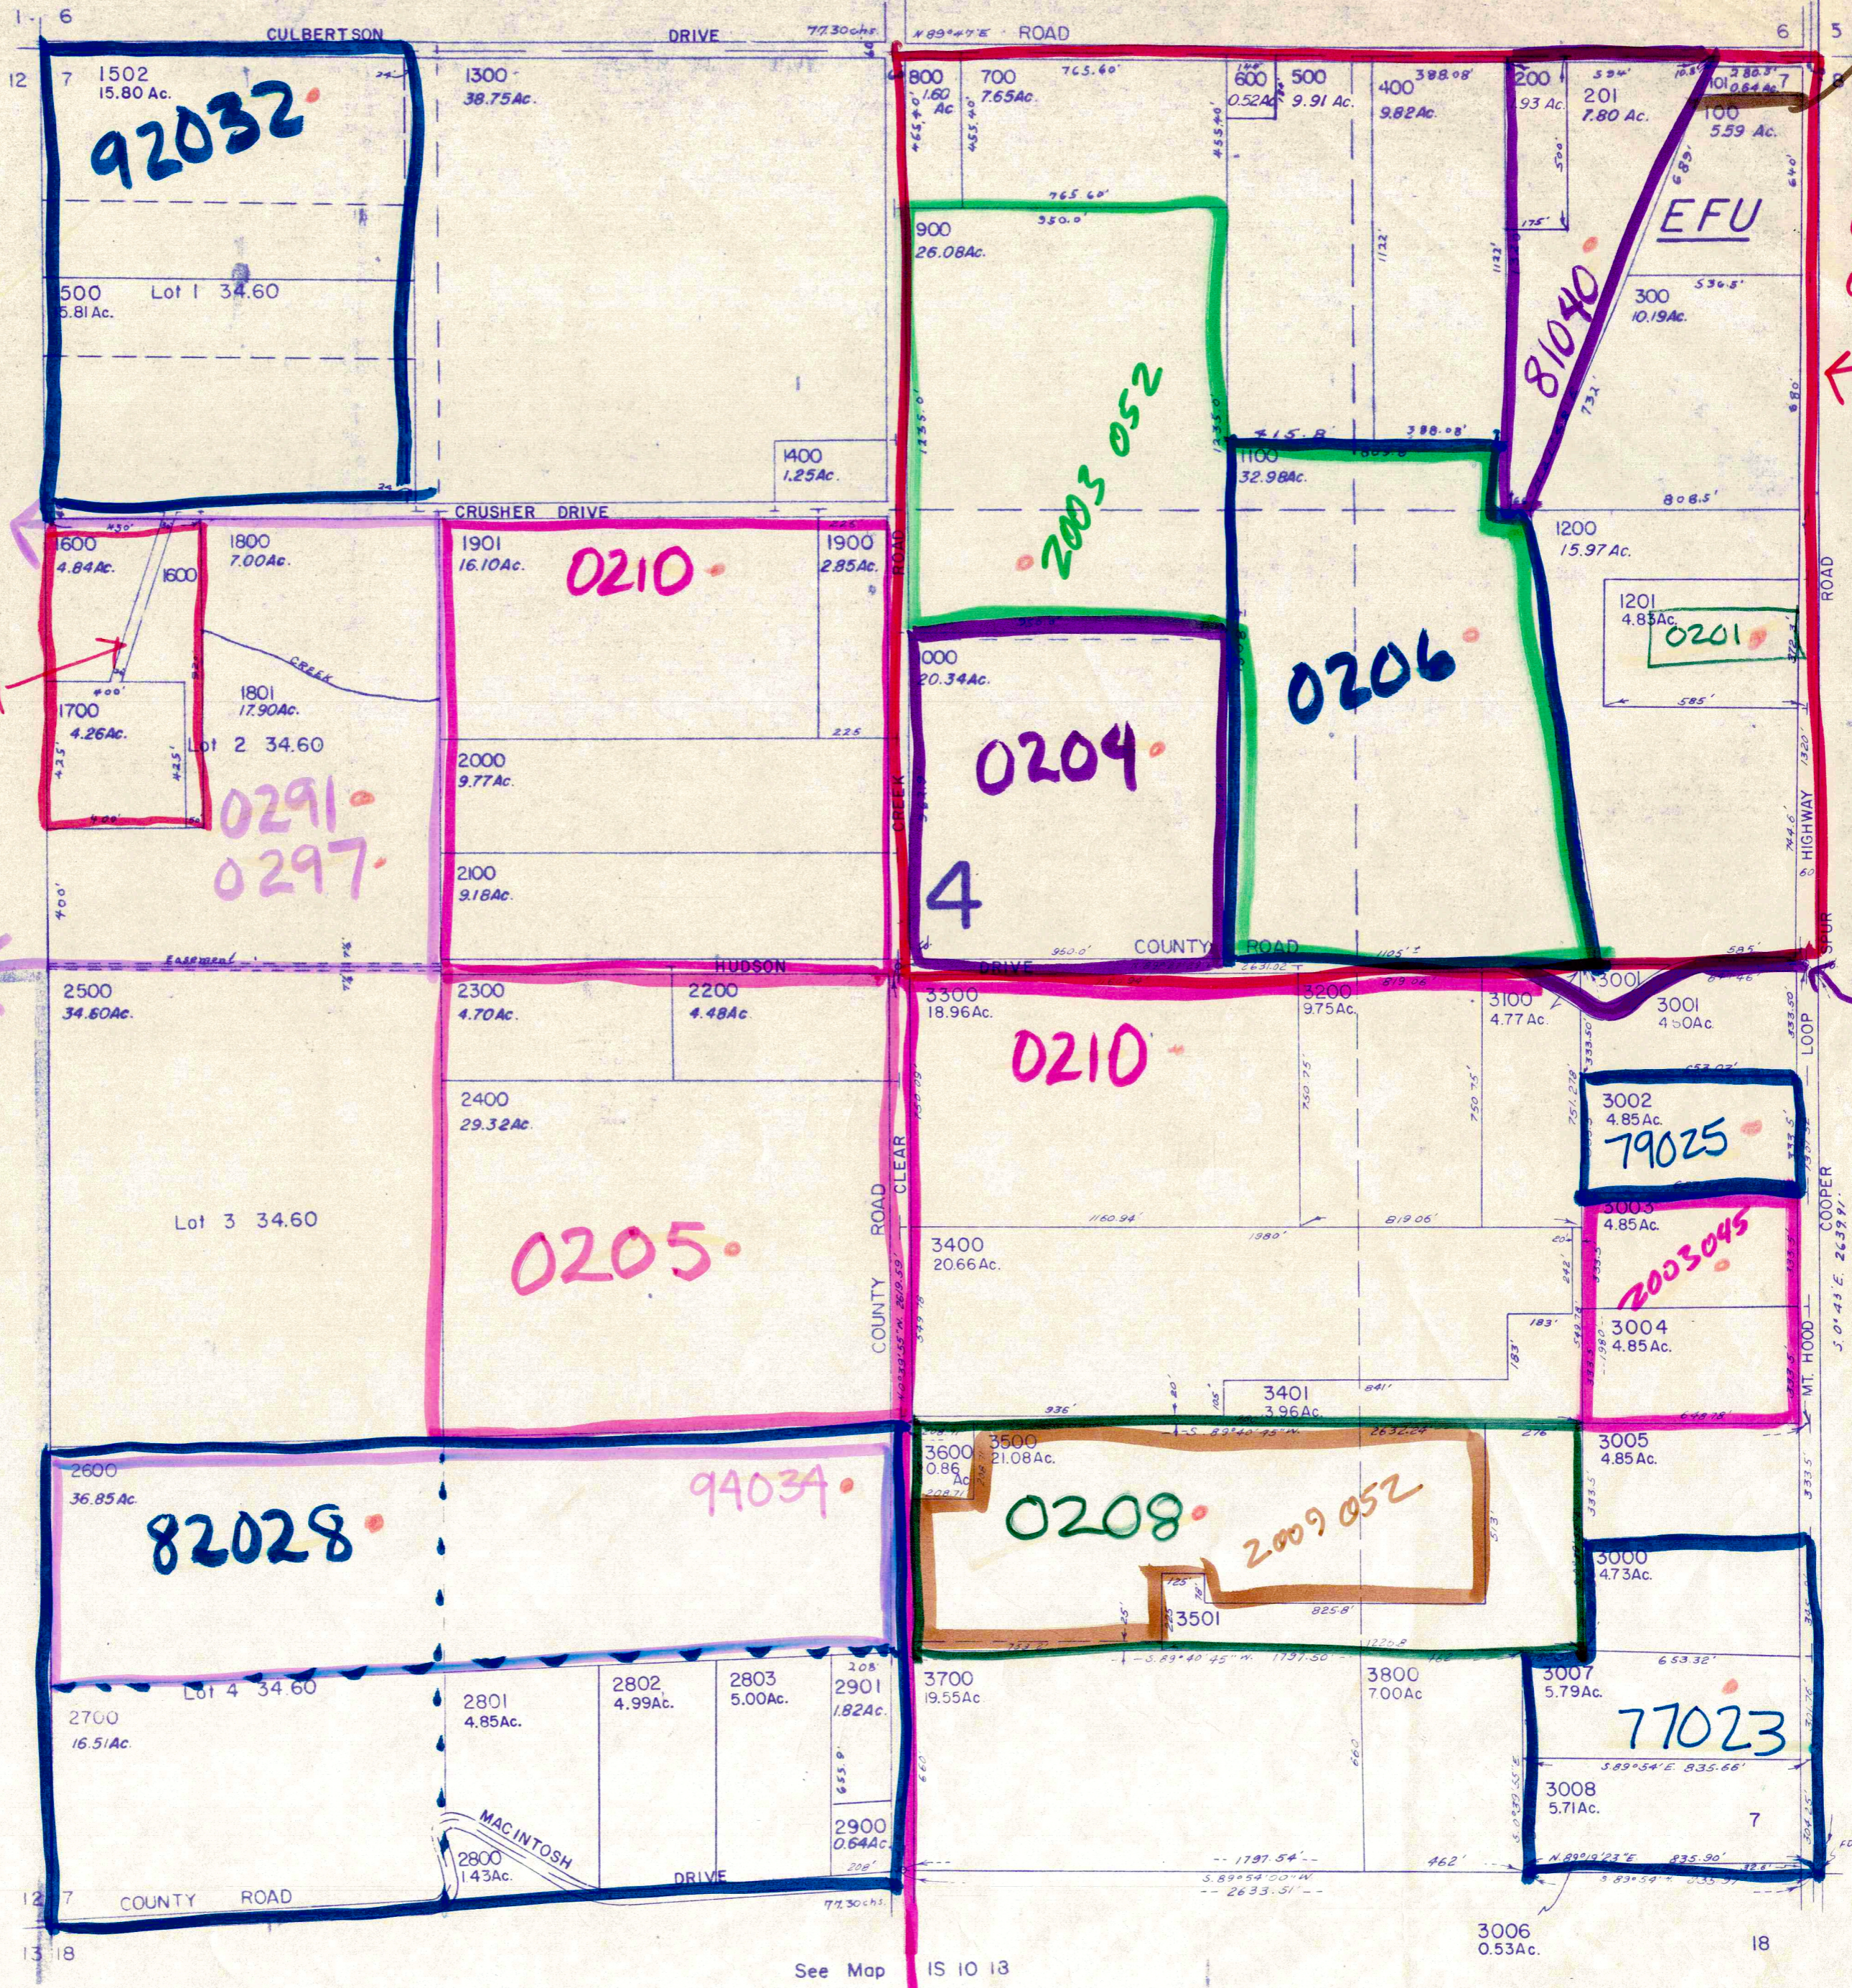

Section 7 TIS RIOE WM  
Hood River County  
1" = 400'

Cancelled No's.  
501

IS 10 7

See Map IS 10 6

W 1/2  
SEC  
0211

W 1/2  
0277

95027

See Map IS 9 12

SW 1/4  
0209

CANCELLED NO.  
1501  
1503

0201  
0202  
0203

0207

See Map IS 10 B

See Map IS 10 13

IS 10 7