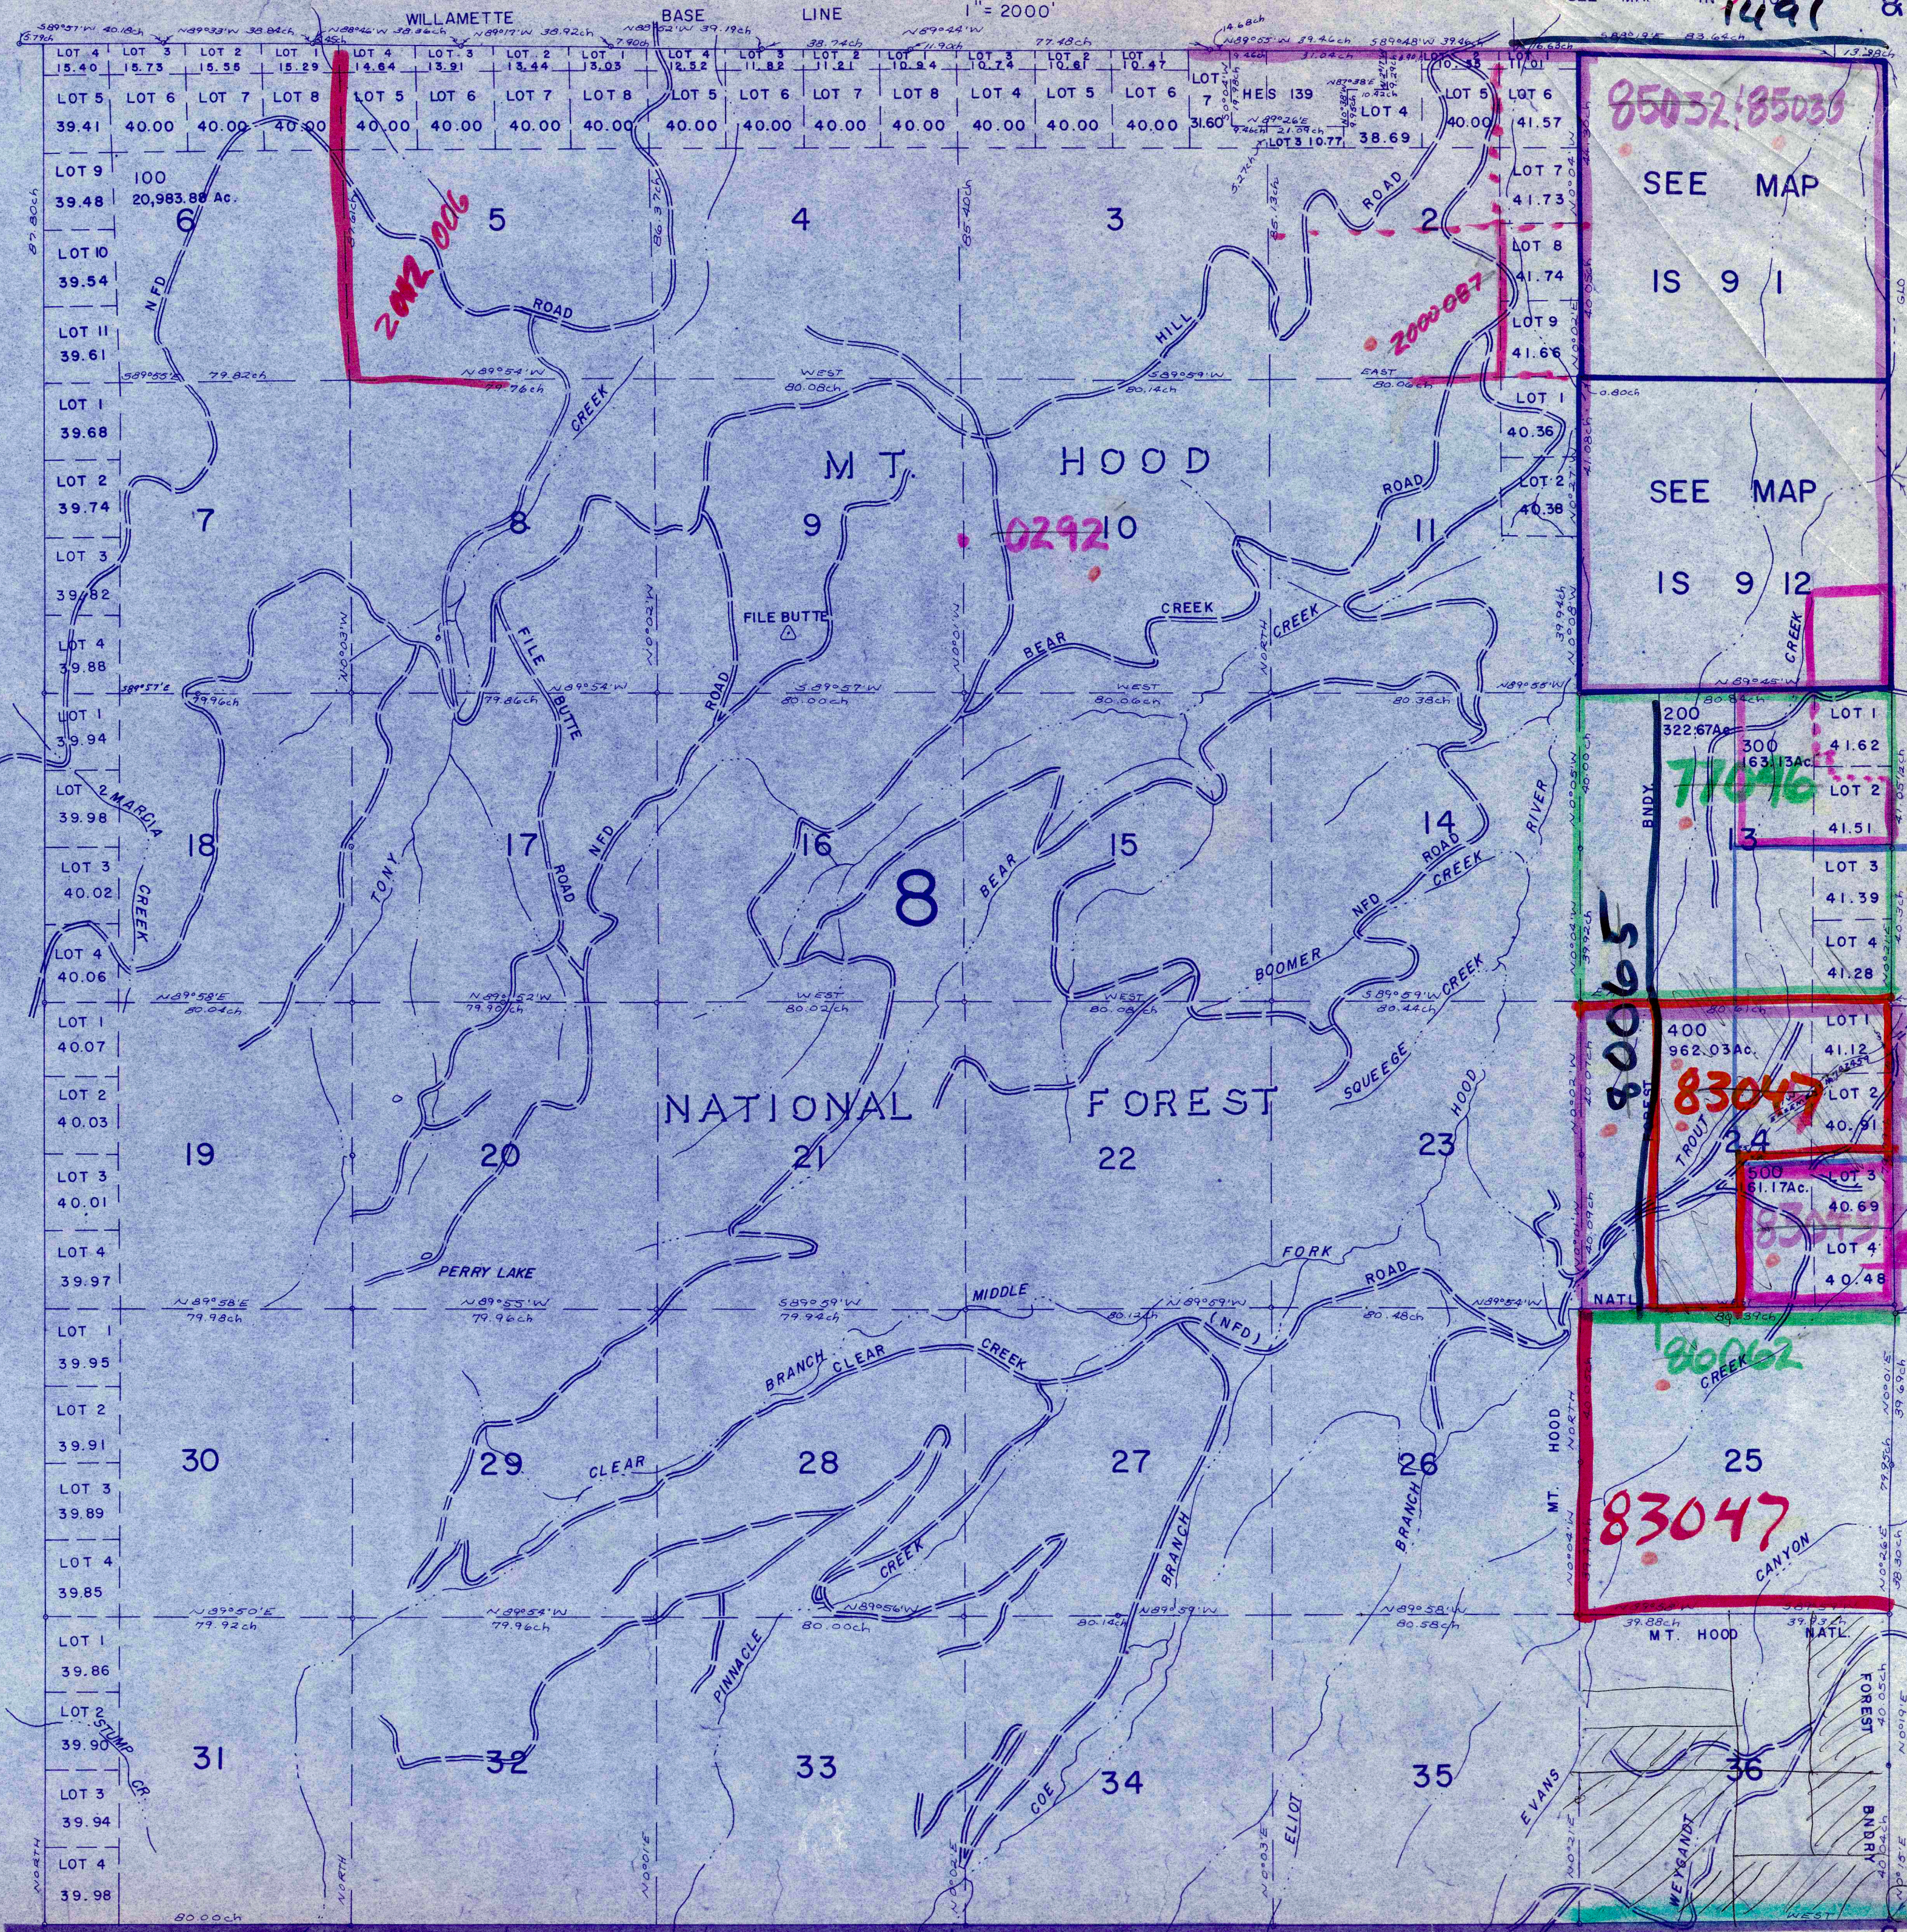

T.1S. R.9E. W.M.  
HOOD RIVER COUNTY

IS 9  
& INDEX

SEE MAP IN 9

SEE MAP IN 10

1491

SEE MAP IS 8 PAGE 2 (R8.1/2E)

SEE MAP IS 10

81087  
80059

IS 9

2019 026 & INDEX

SEE MAP 25 9