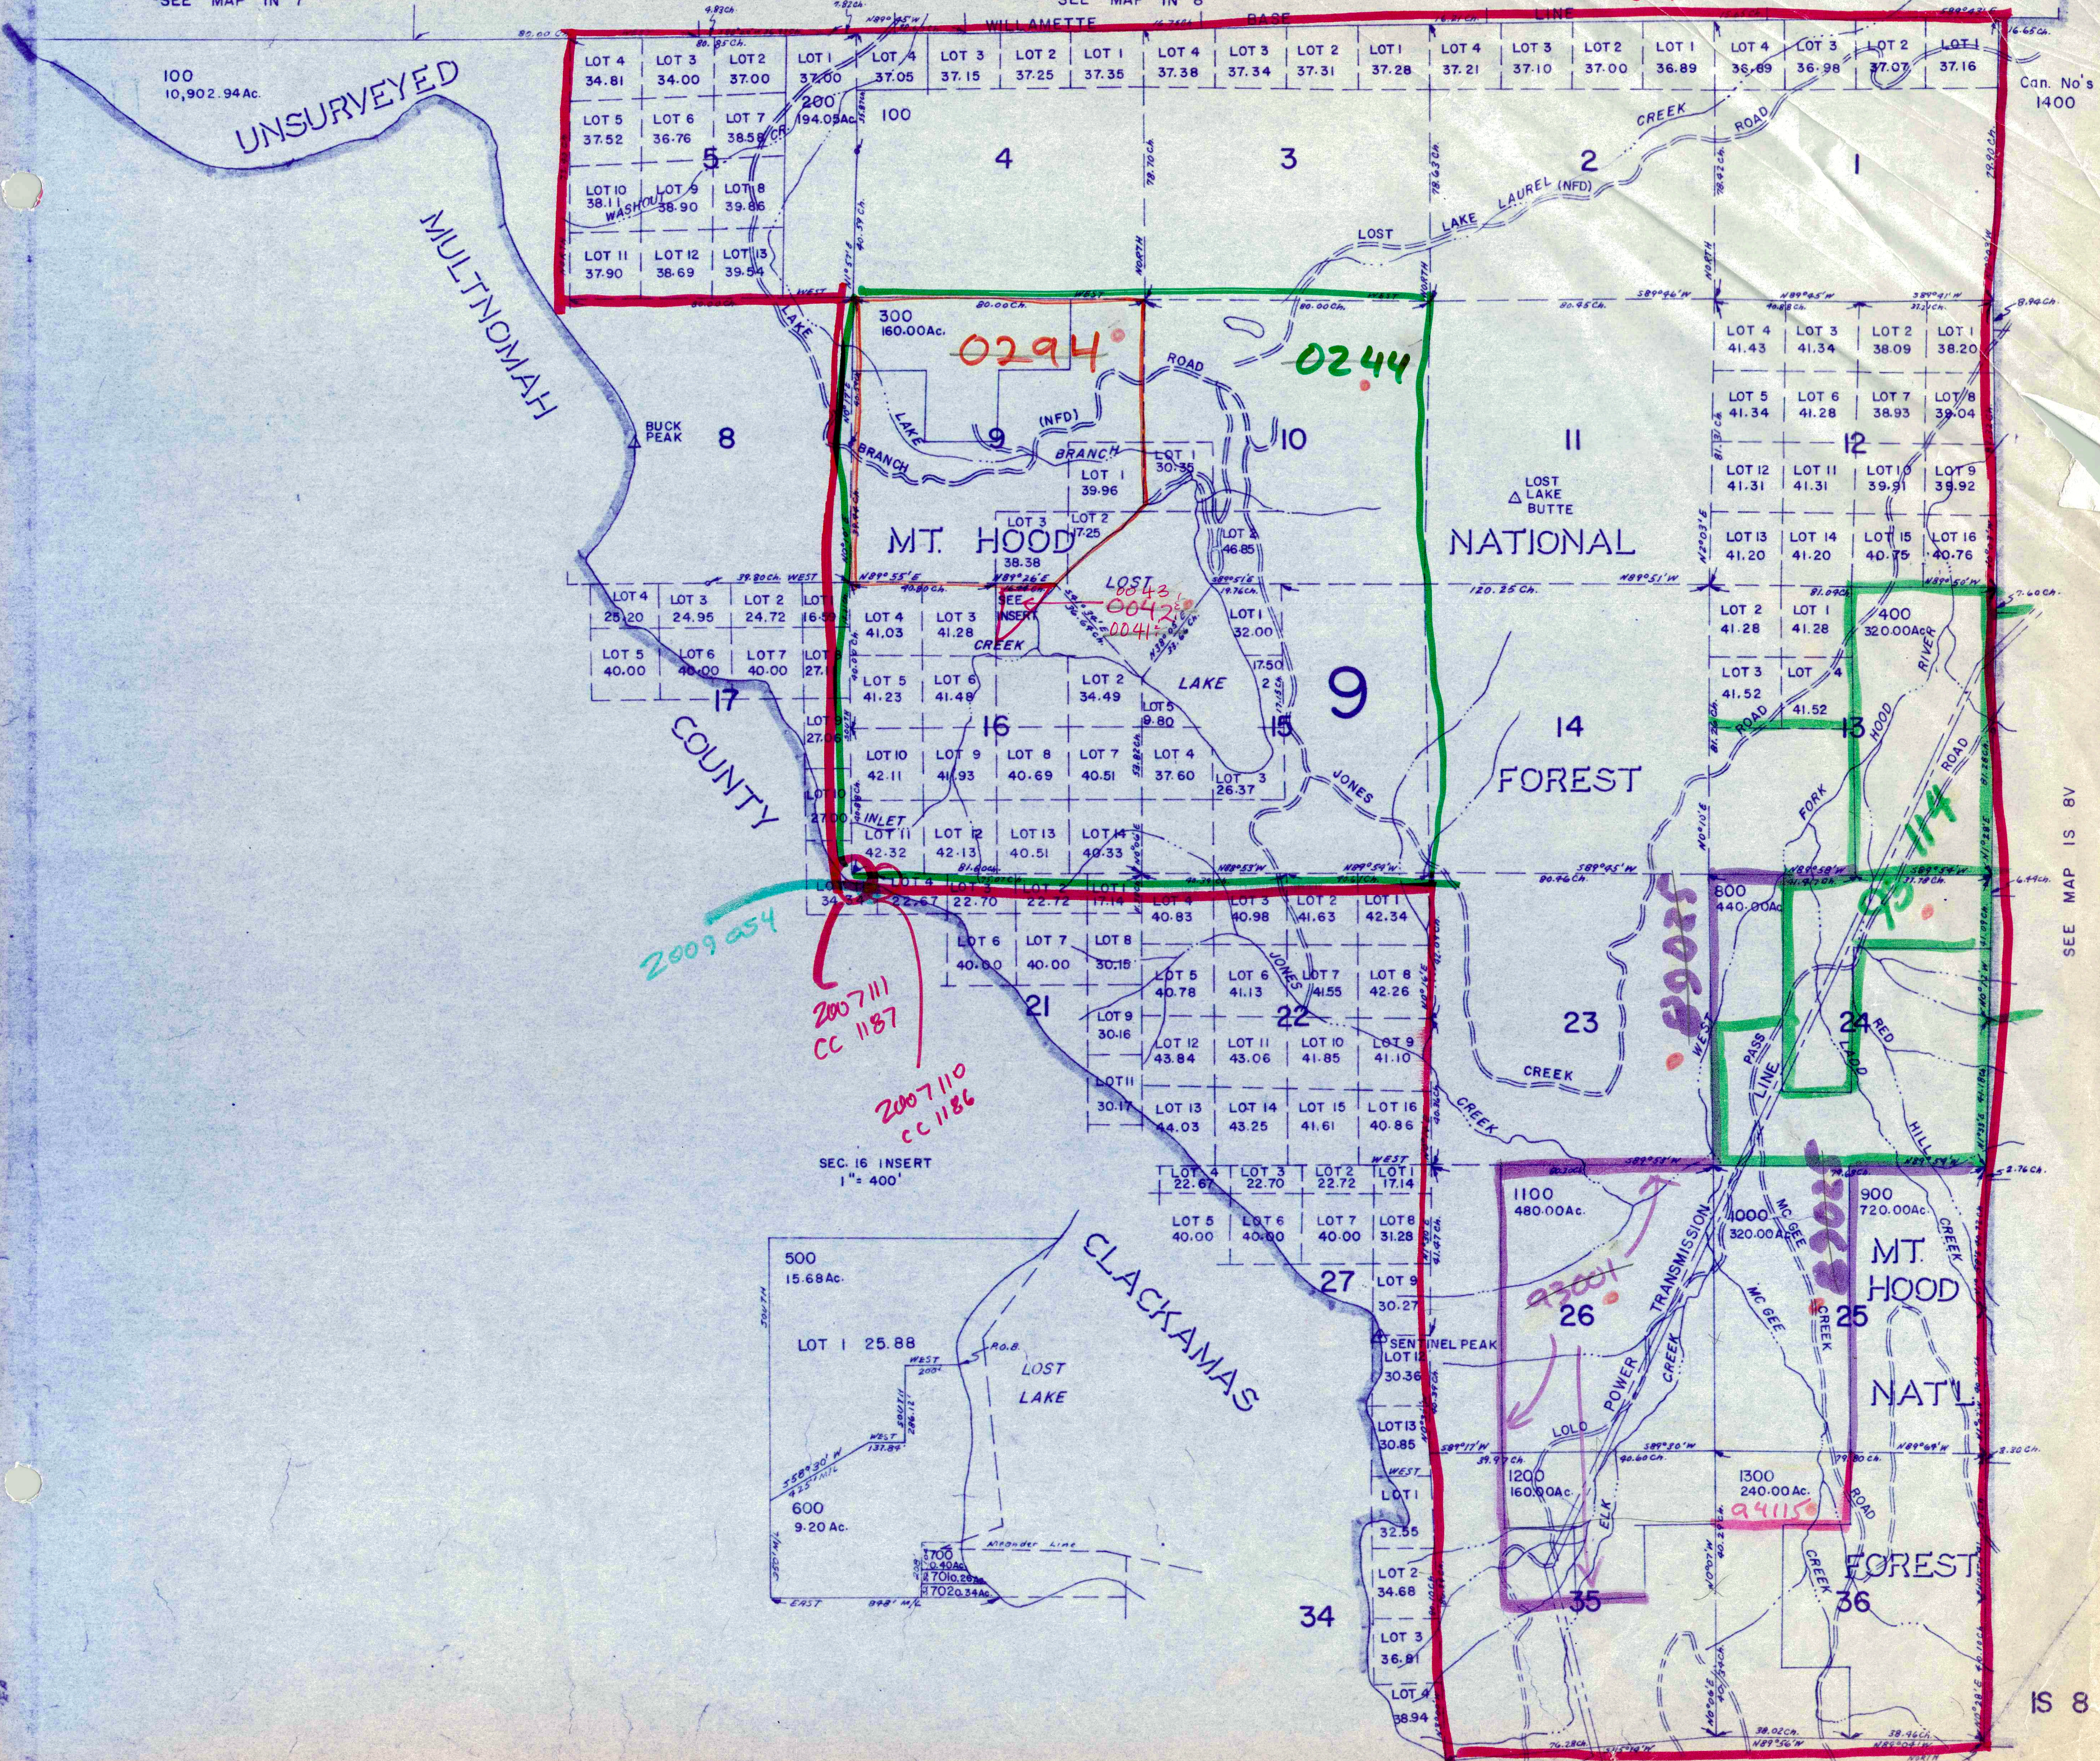

T.1S. R.7&8E. W.M.
HOOD RIVER COUNTY

0245

SEE MAP IN 7

1" = 2000'
SEE MAP IN 8

SEE MAP IS BV

SEE MAP 25 8