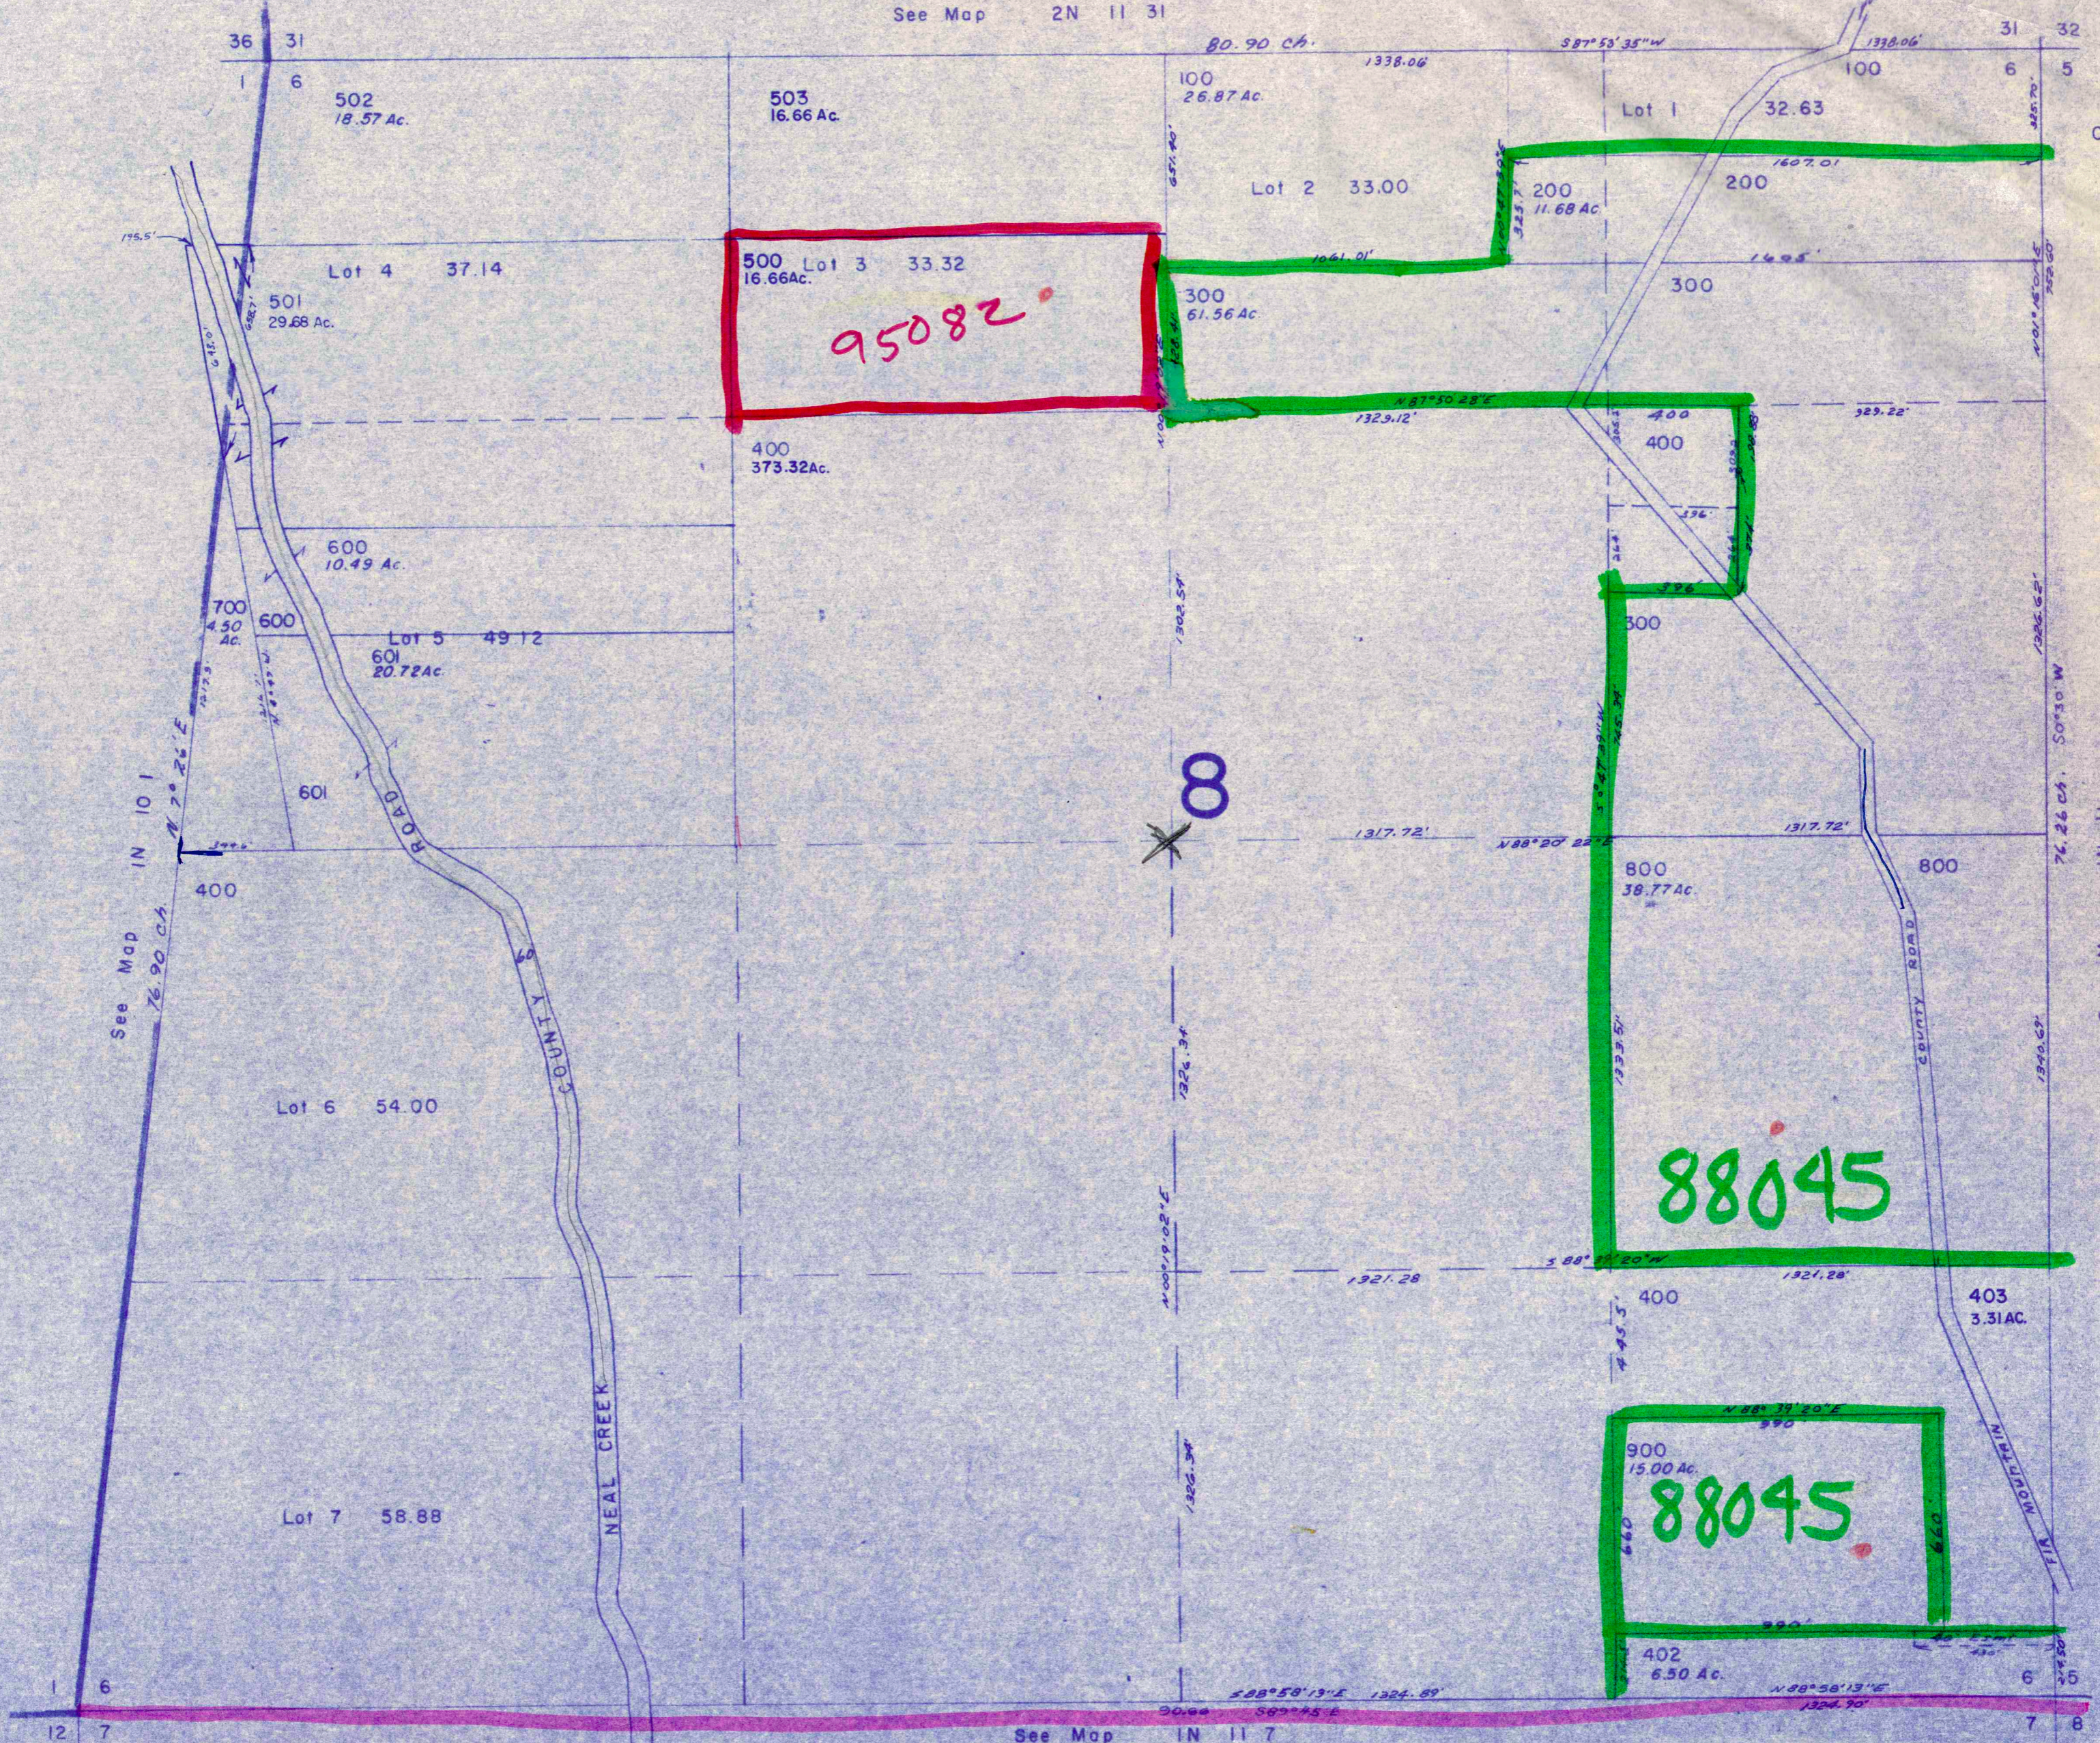

Hood River County

1" = 400'

PLAT OF
E 1/2 #0229

GOV'T LOT 4
Acreage apparently in error
Corrected to 37.14 Ac.
From 44.24 Ac.
JUNE 1971

See Map 2N 11 31

CANCELLED NO.'S
401
602

1306