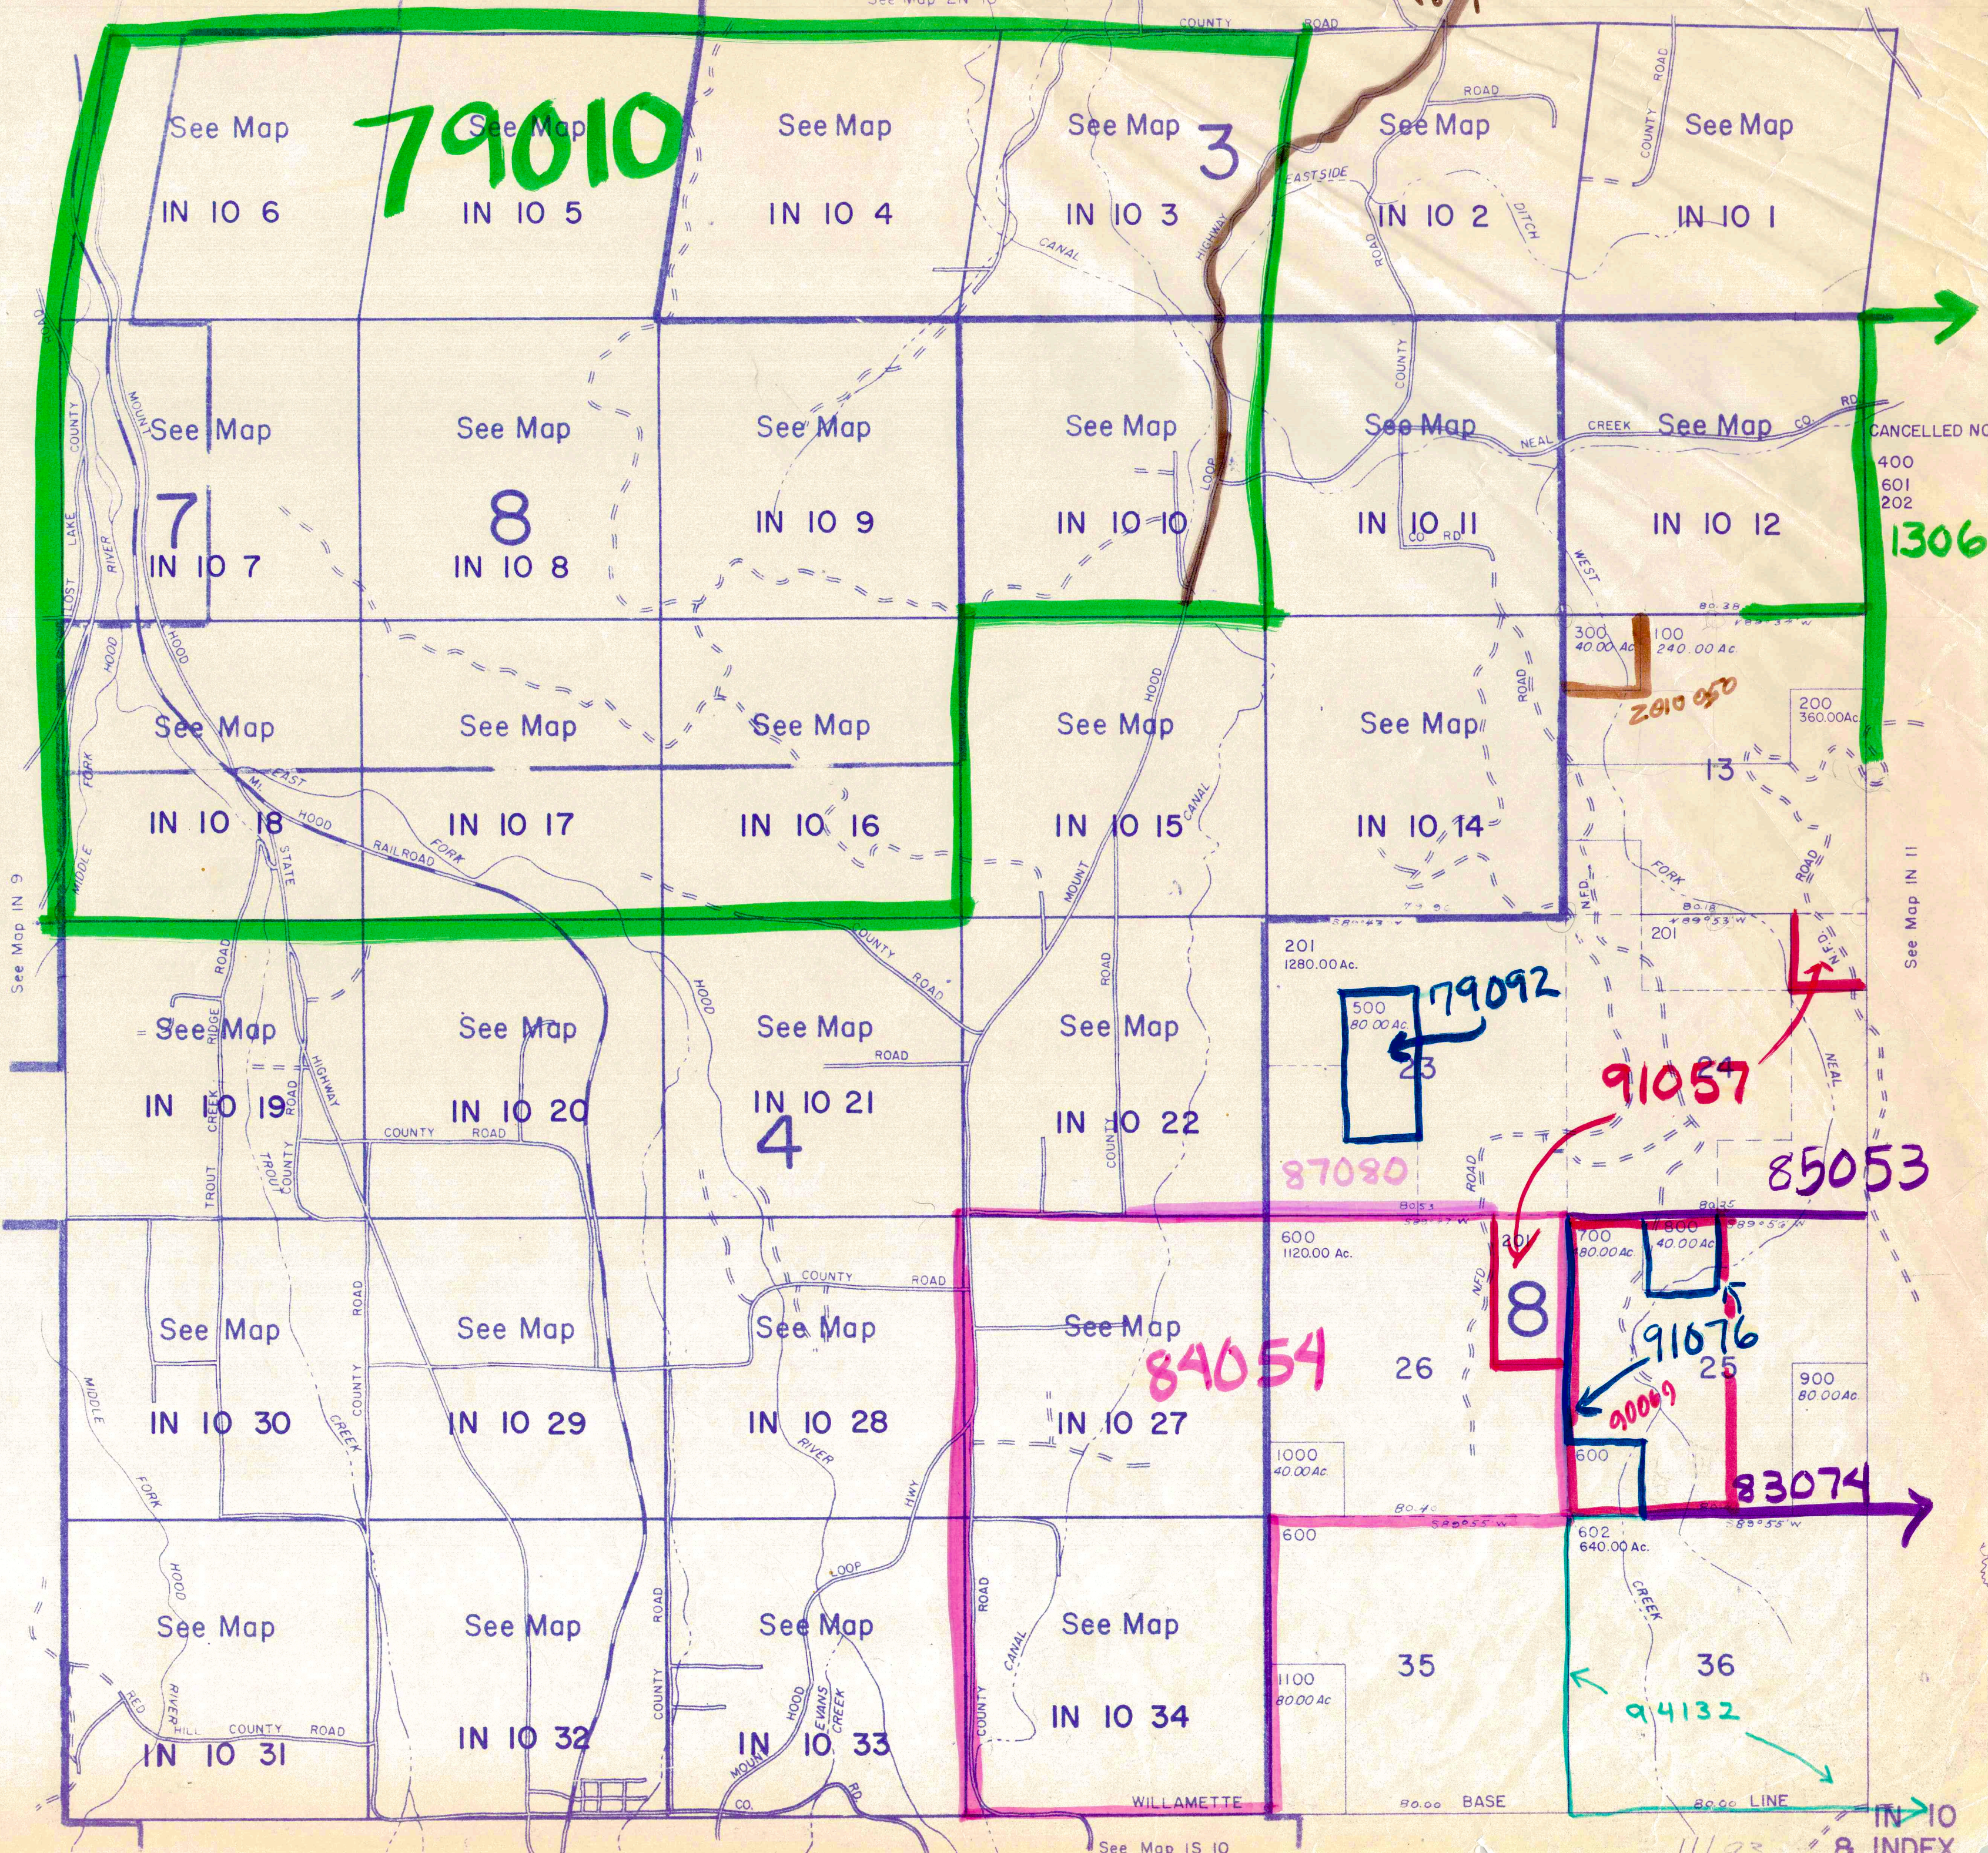

TIN RICE WM
HOOD RIVER COUNTY

1" = 2000'

See Map 2N 10

IN 10
& INDEX

79010

3

7

8

4

23

8

25

84054

83074

91057

90069

91076

94132

79092

87080

85053

See Map IN 9

See Map IN 11

CANCELLED NOS
400
601
202
1306

IN 10
& INDEX

Low Pass - Lower
Mt Hood Loop Hwy
8021 85022

See Map IS 10

11193