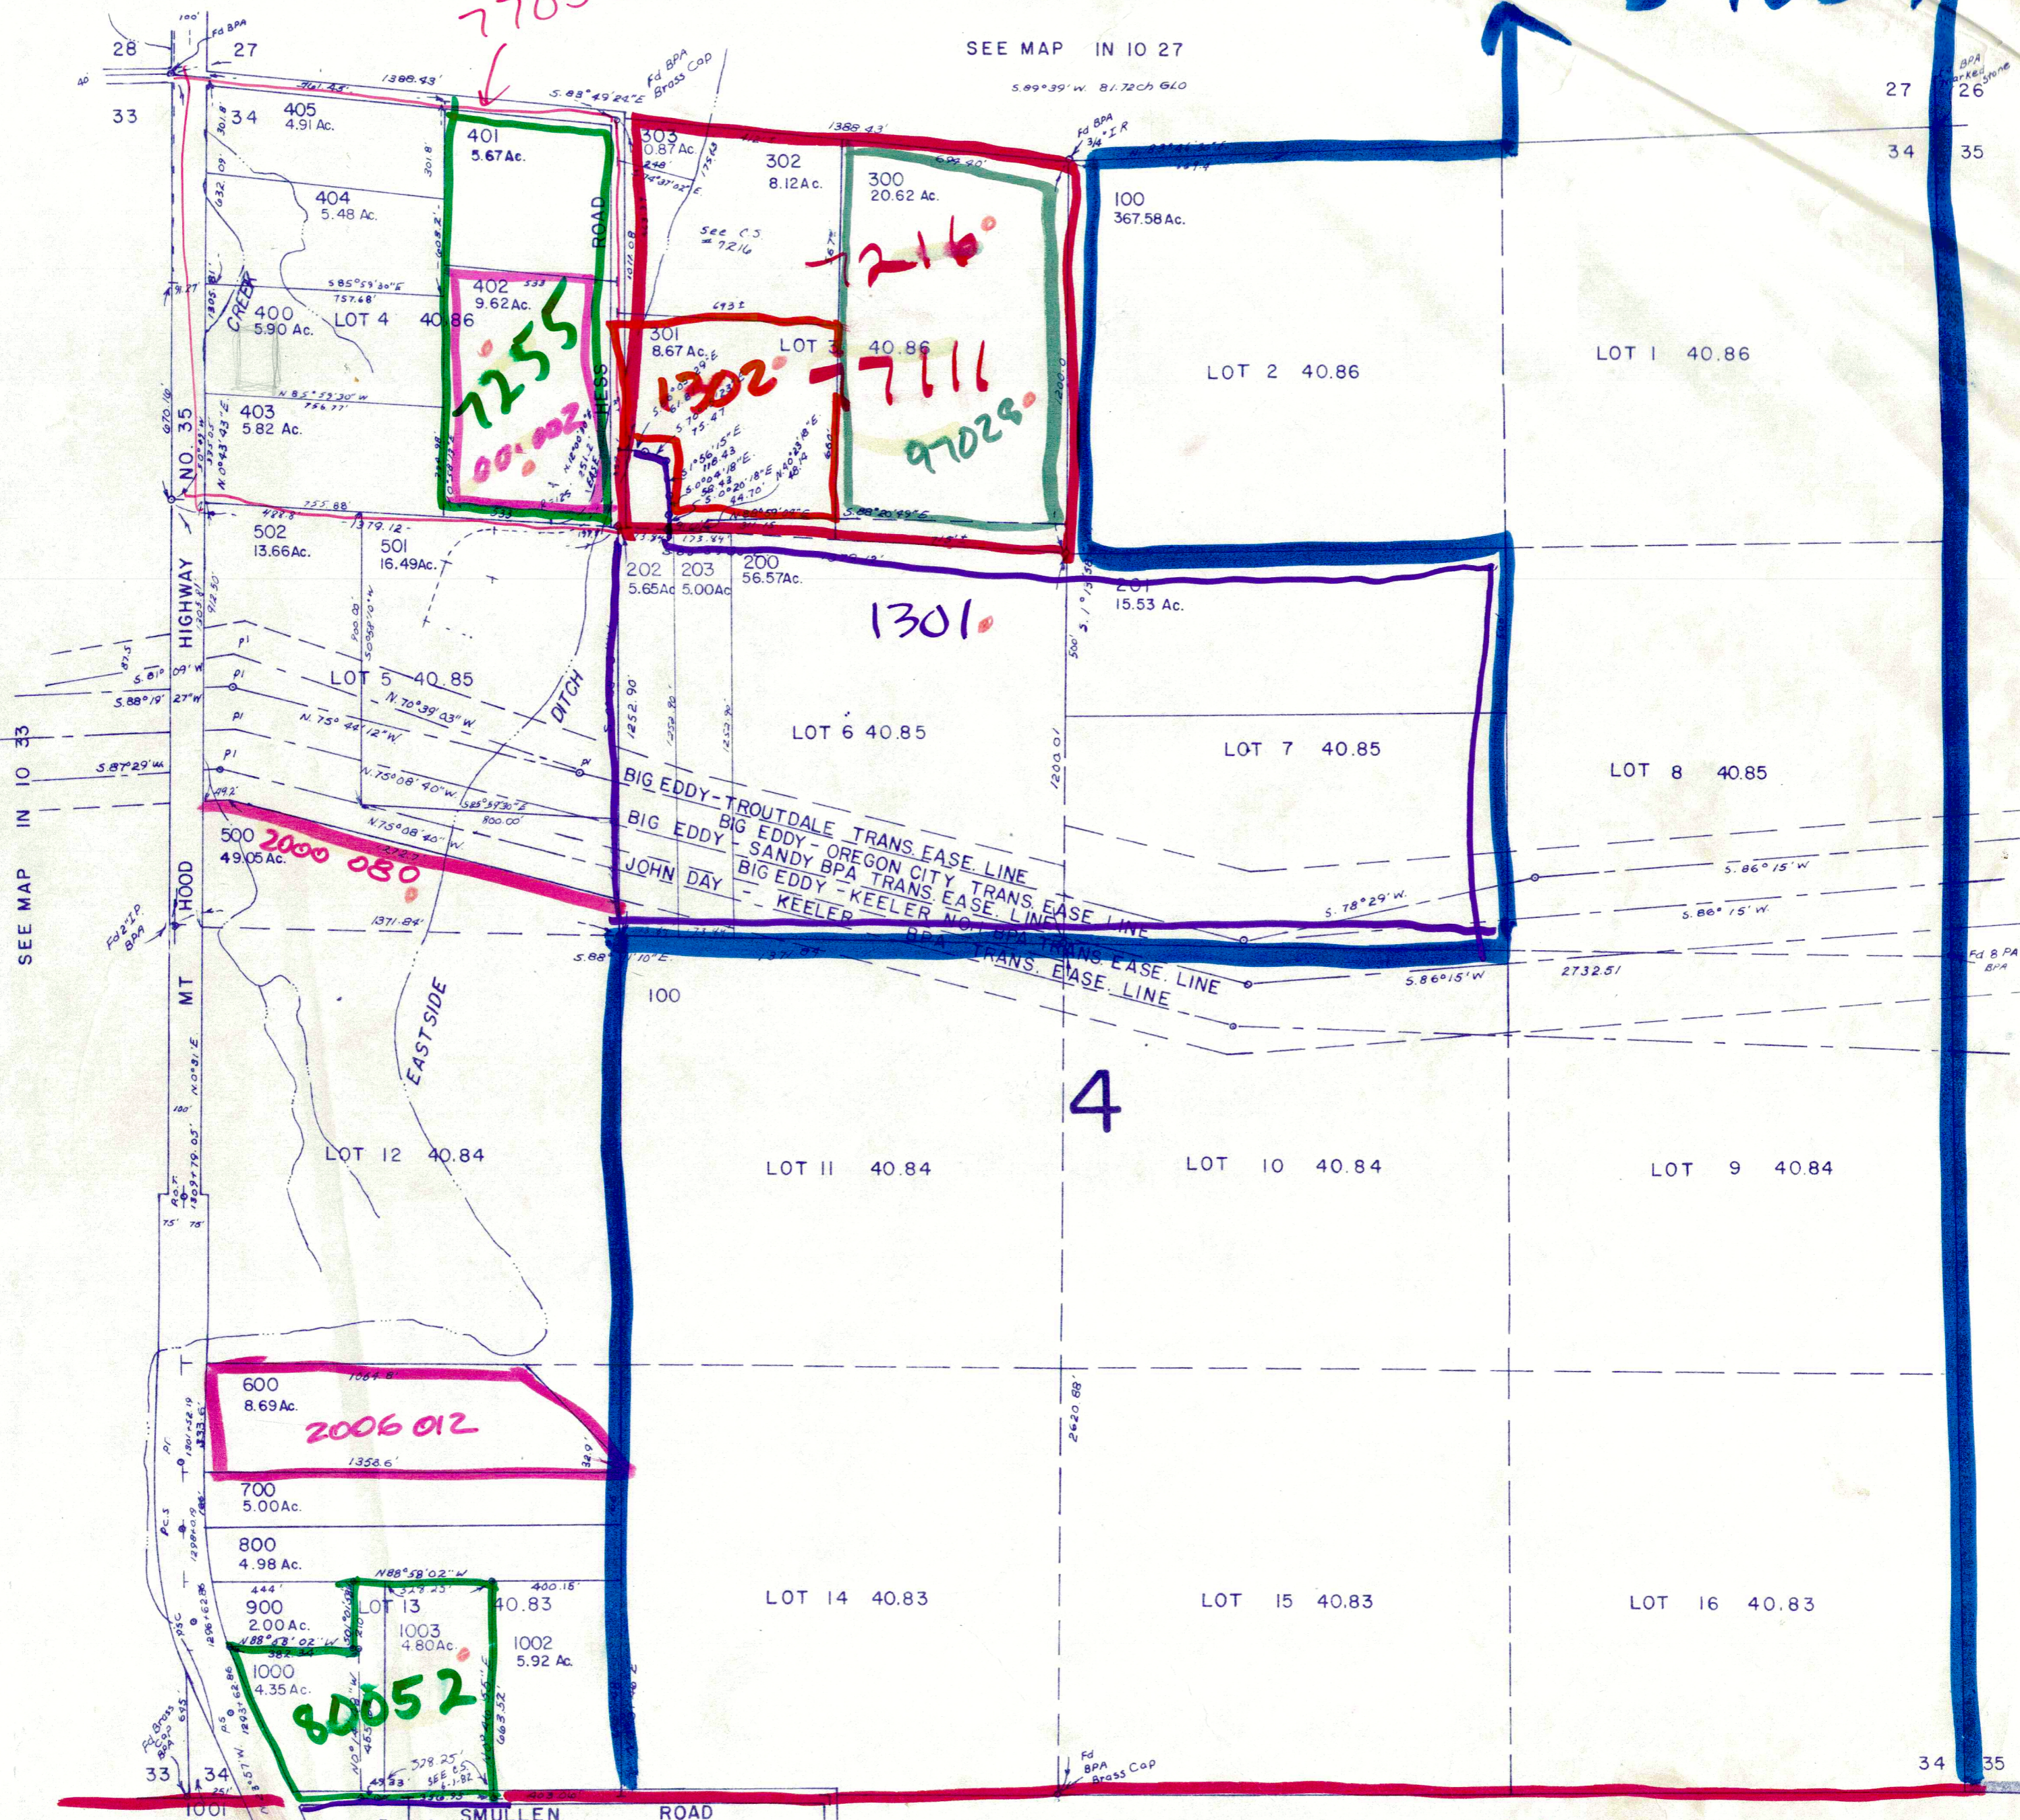

SECTION 34T IN RICE WM HOOD RIVER COUNTY

1" = 400'

Hess Rd. Plat 0226

84054

SEE MAP IN 10 27

5.89°39' W. 81.72 ch 610

CANCELLED NO'S 1004

SEE MAP IN 10 33

SEE MAP IN 10

4

SEE MAP IS 10

680,000

680,000