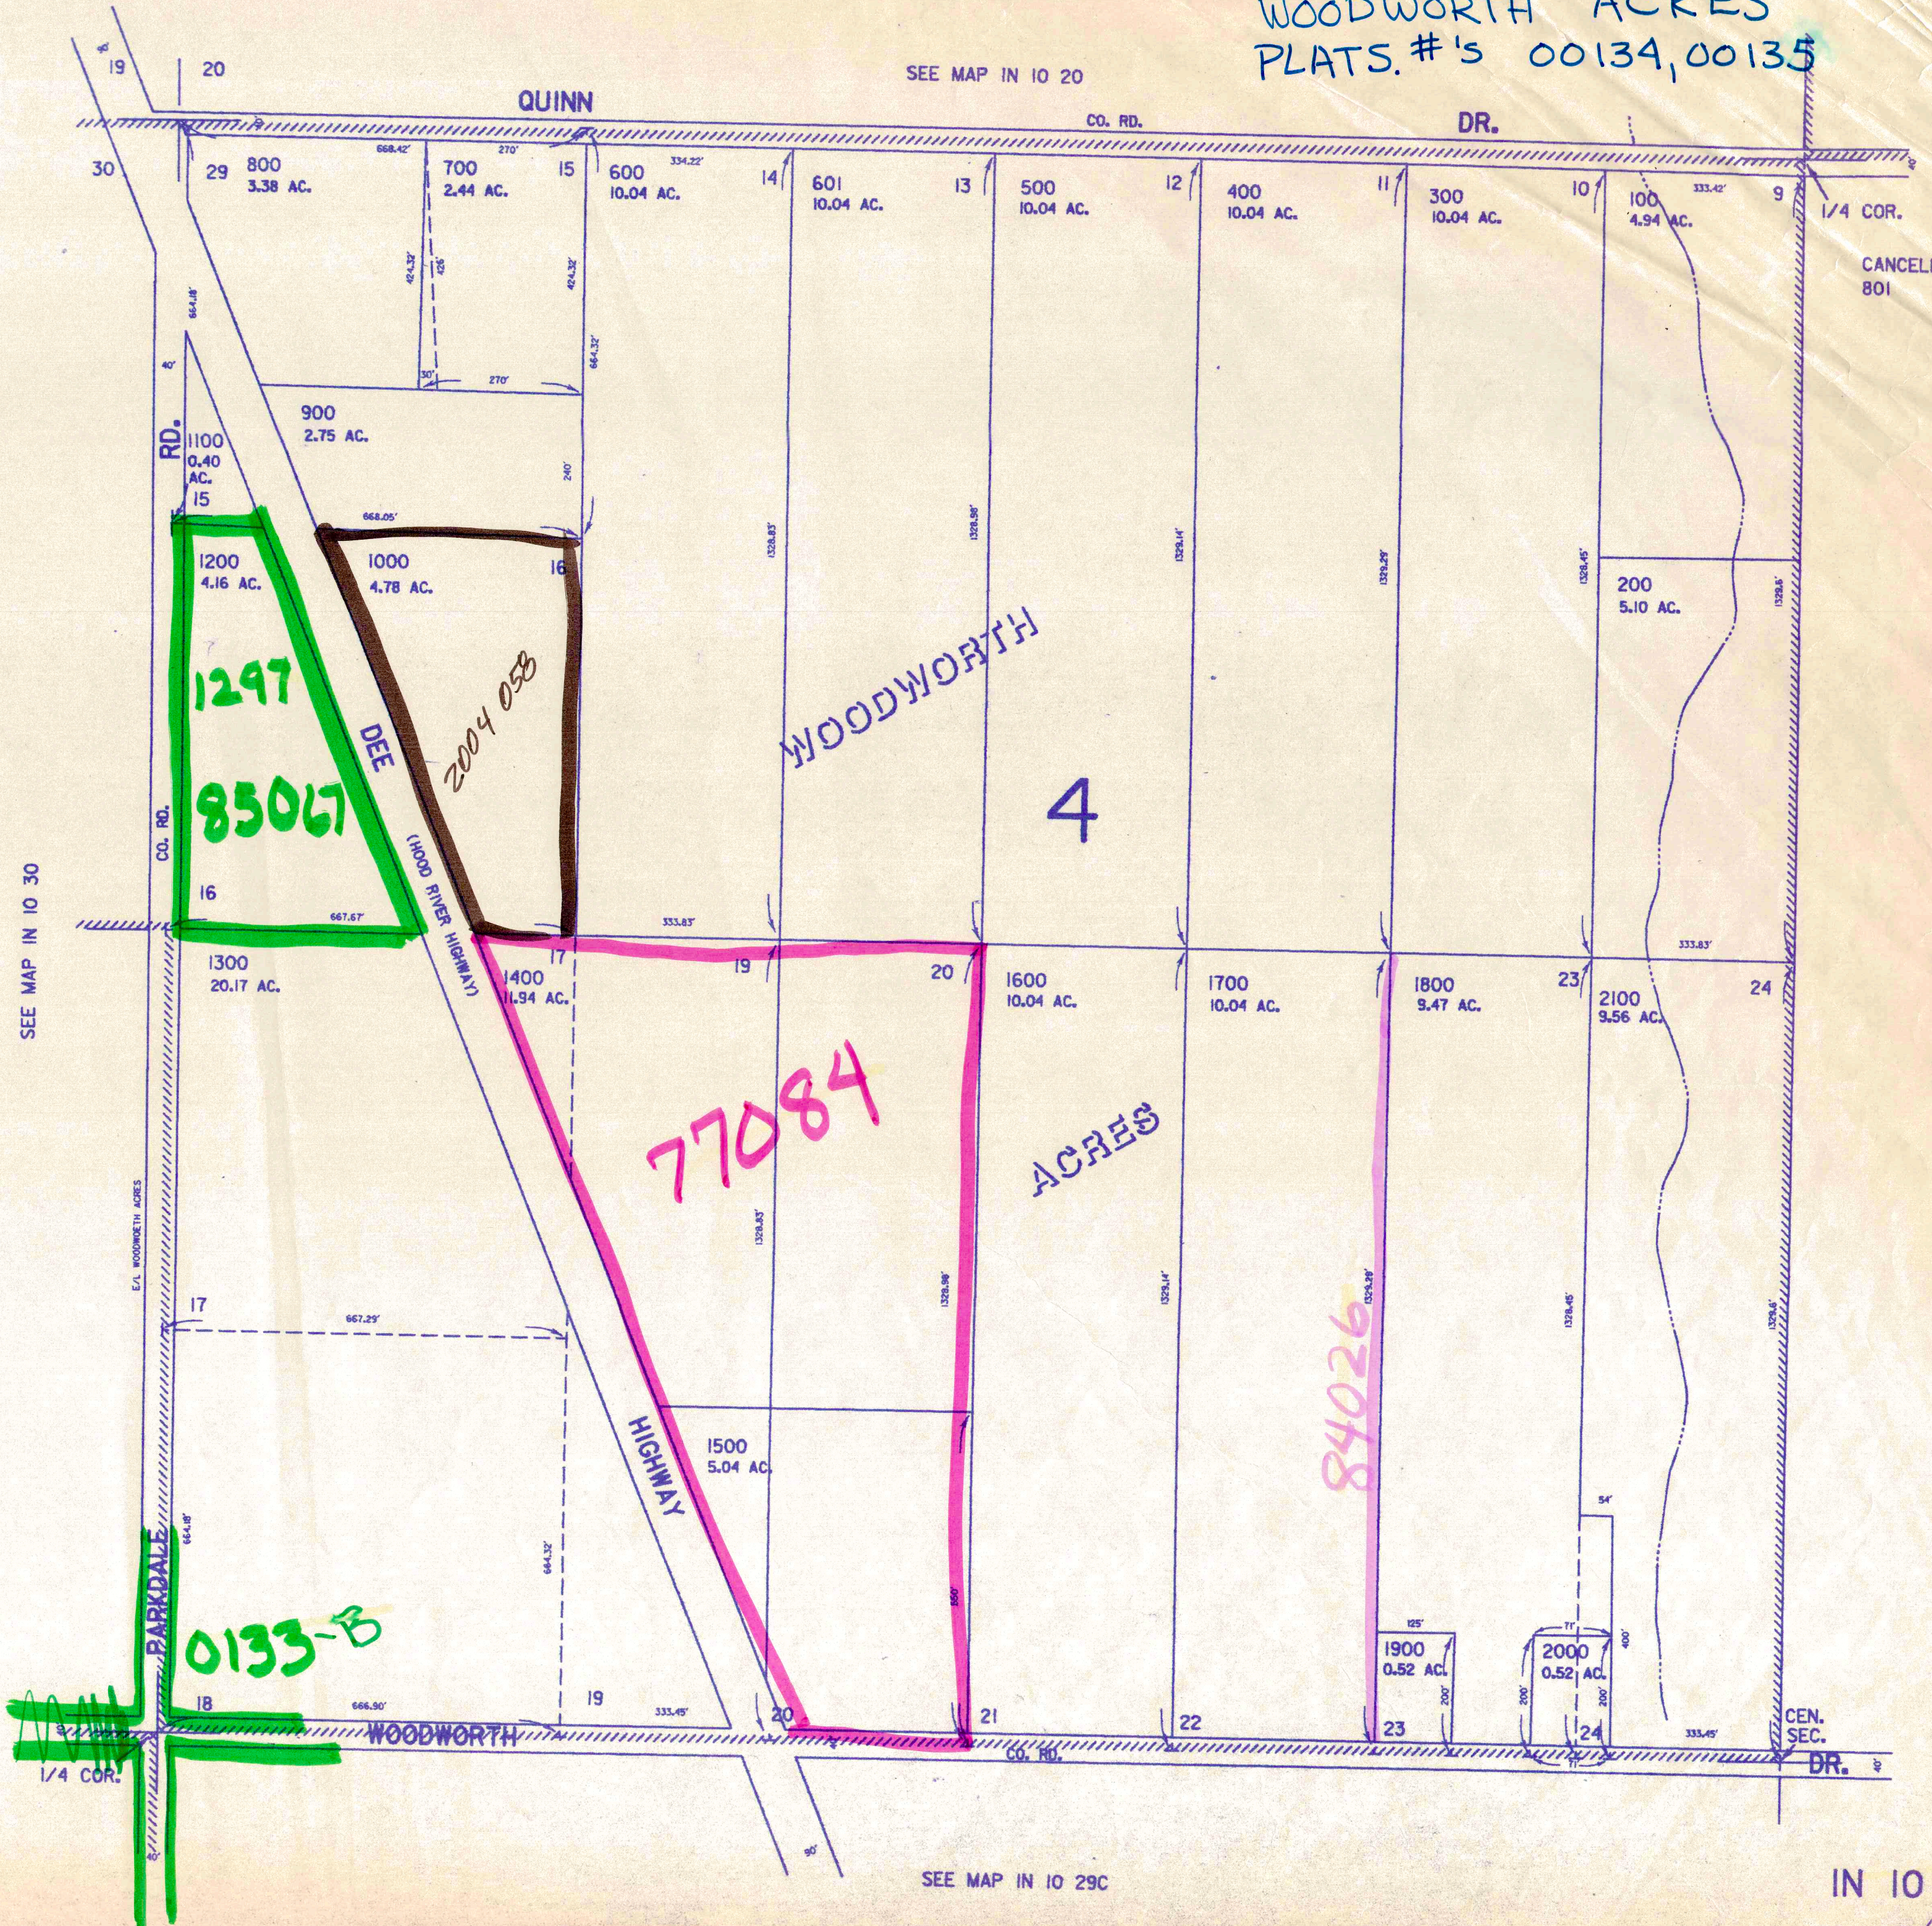

THIS MAP WAS PREPARED FOR
ASSESSMENT PURPOSE ONLY

NW1/4 SEC. 29 T.1N. R.10E. W.M.
HOOD RIVER COUNTY

IN 10 29B

1" = 200'

WOODWORTH ACRES
PLATS. #'S 00134, 00135

CANCELLED NO.
801

SEE MAP IN 10 30

SEE MAP IN 10 29

SEE MAP IN 10 29C

IN 10 29B

REVISED 3-23-94

5/94