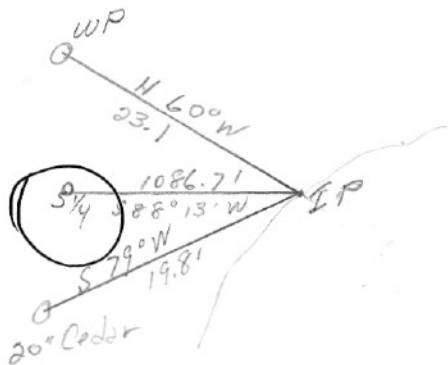

SECTION OR SUBDIVISION 9/16 MC  
TWP... 15 ....., RANGE... 8 ..... E, W.M.

CORNER No. .... 403 .....

CORNER DESCRIPTION

Set IP  
Found BT'S  
MC at Lost Lake on  
SE Cor Sec 9.

W.O. REF. \_\_\_\_\_

CARD..... OF .....